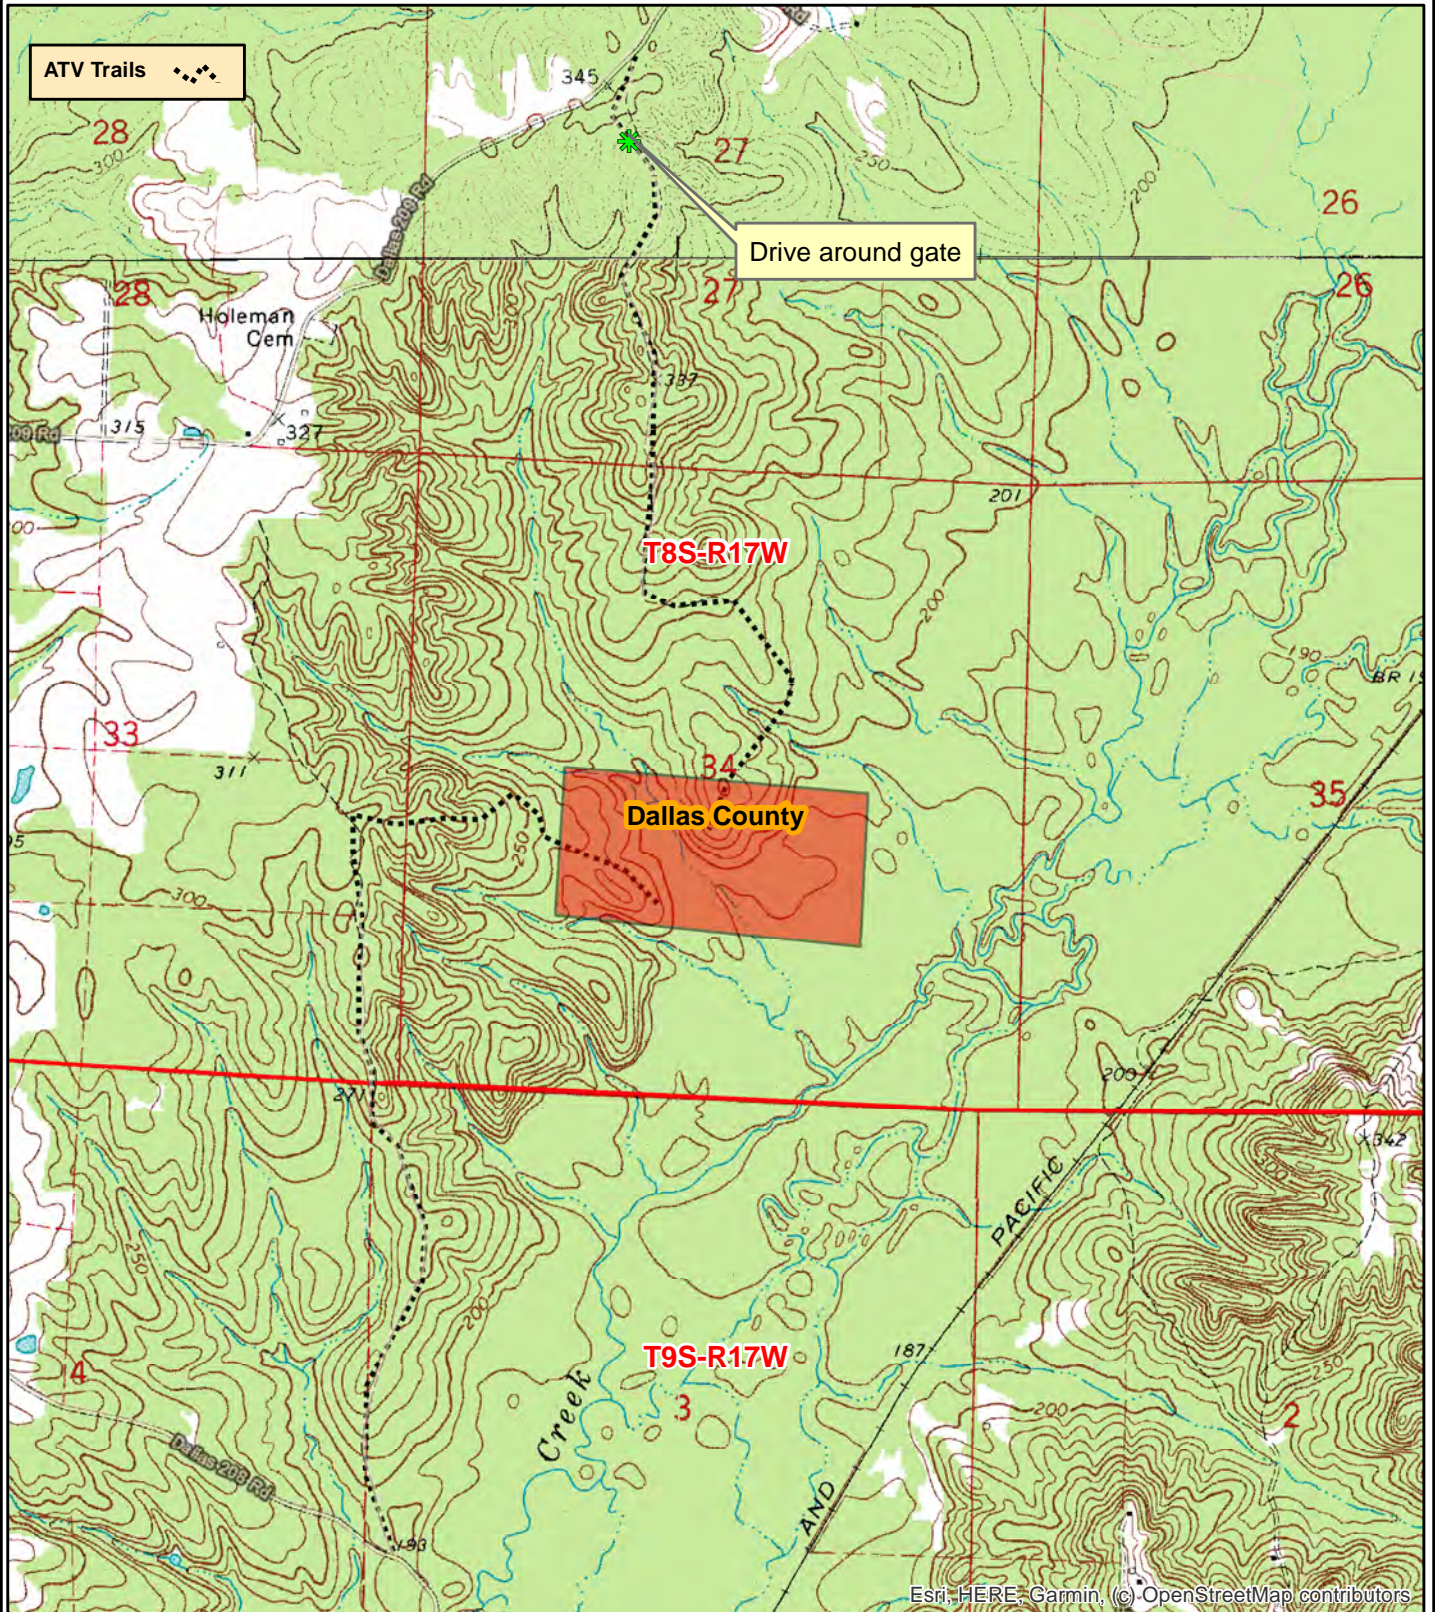

NOTICE OF LAND SALE - Listing #5106
"Shady Grove"
NE¼ of SW¼, NW¼ of SE¼, Sec. 34, T8S, R17W,
Dallas County, Arkansas, containing 80 acres, more or less

0 0.125 0.25
Miles

Drawn By: BJC