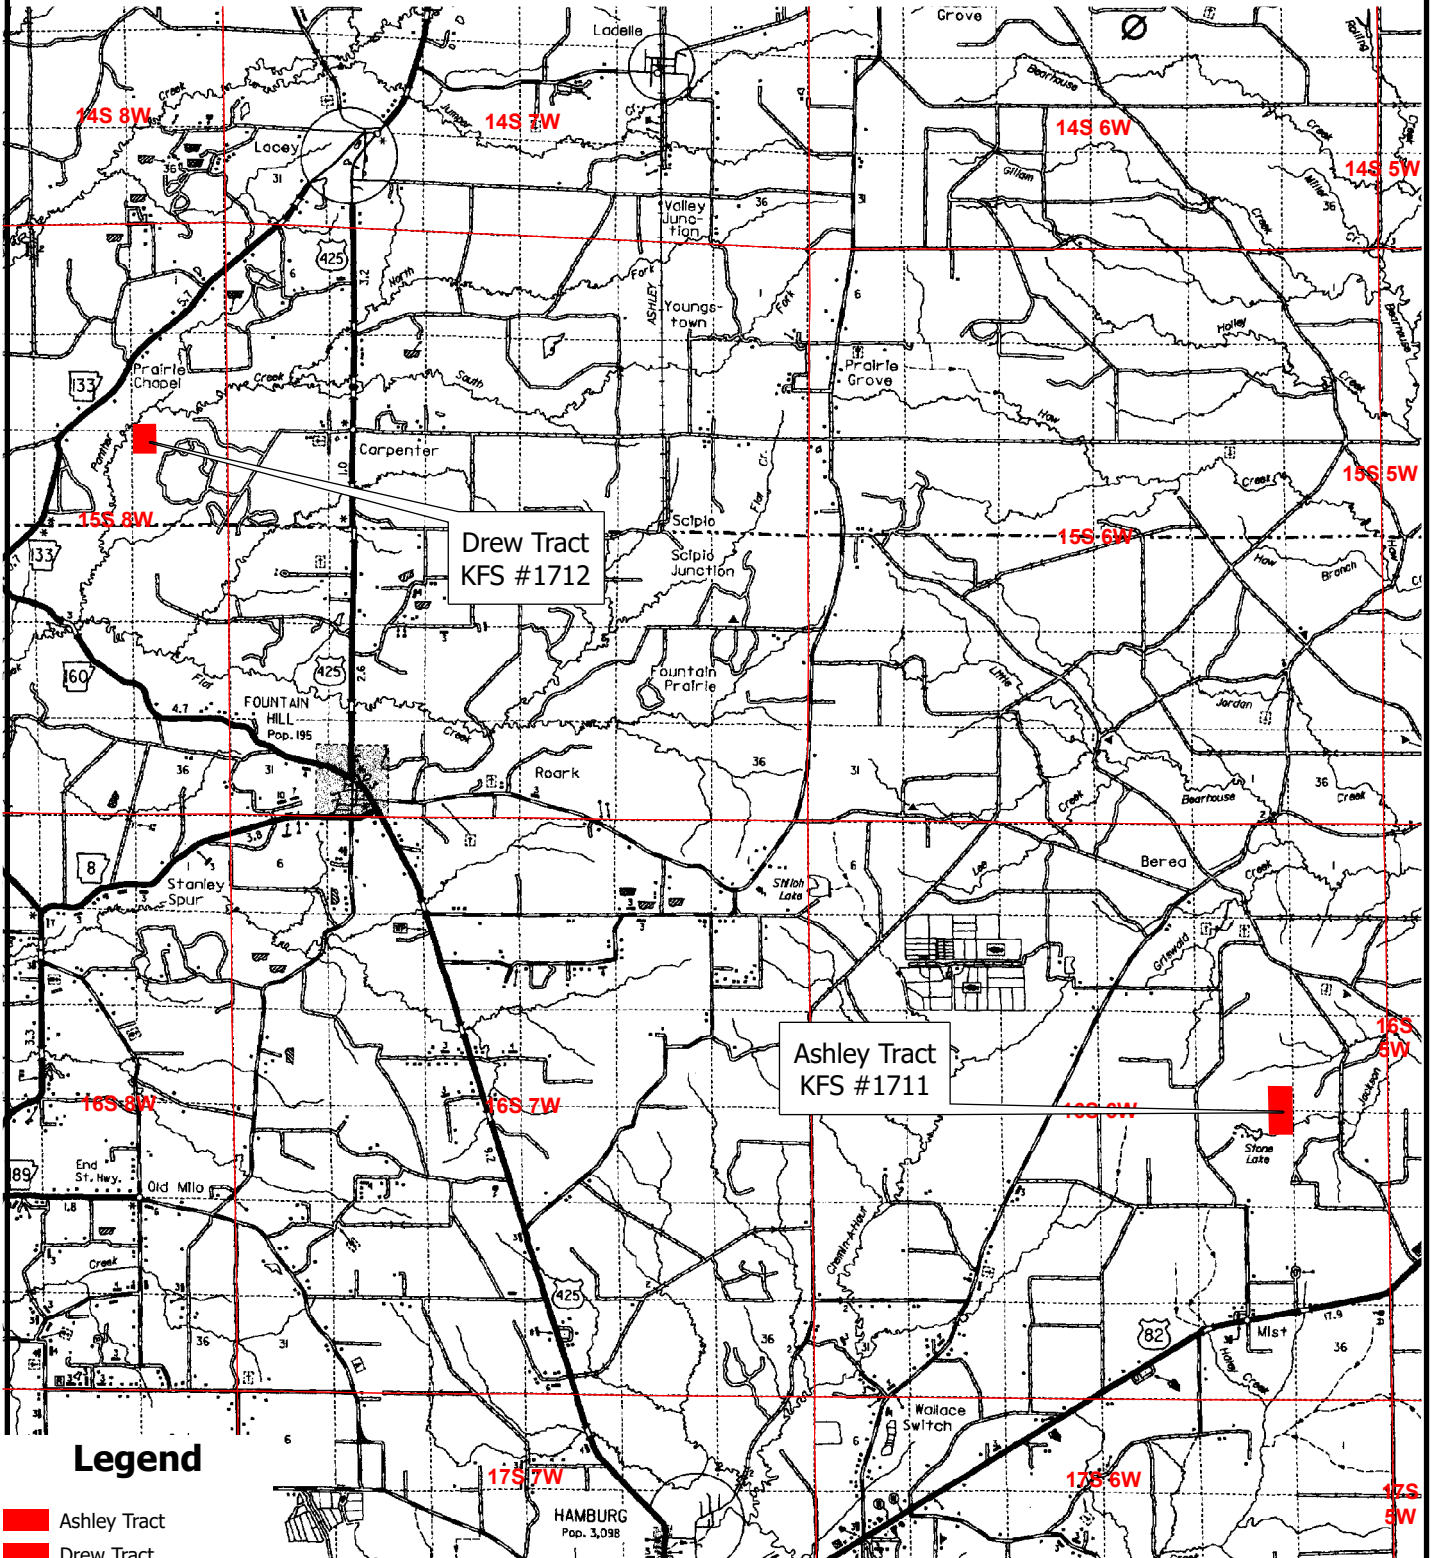

LAND FOR SALE
 Ashley Tract - KFS #1711
 Ashley County, Arkansas, containing +/- 80 acres
 Drew Tract - KFS #1712
 Drew County, AR, containing +/- 40 acres.

Legend

- Ashley Tract
- Drew Tract

Author: ddick

Center: 91°47'10"W 33°21'24"N
 Coordinate System: NAD 1983 UTM Zone 15N