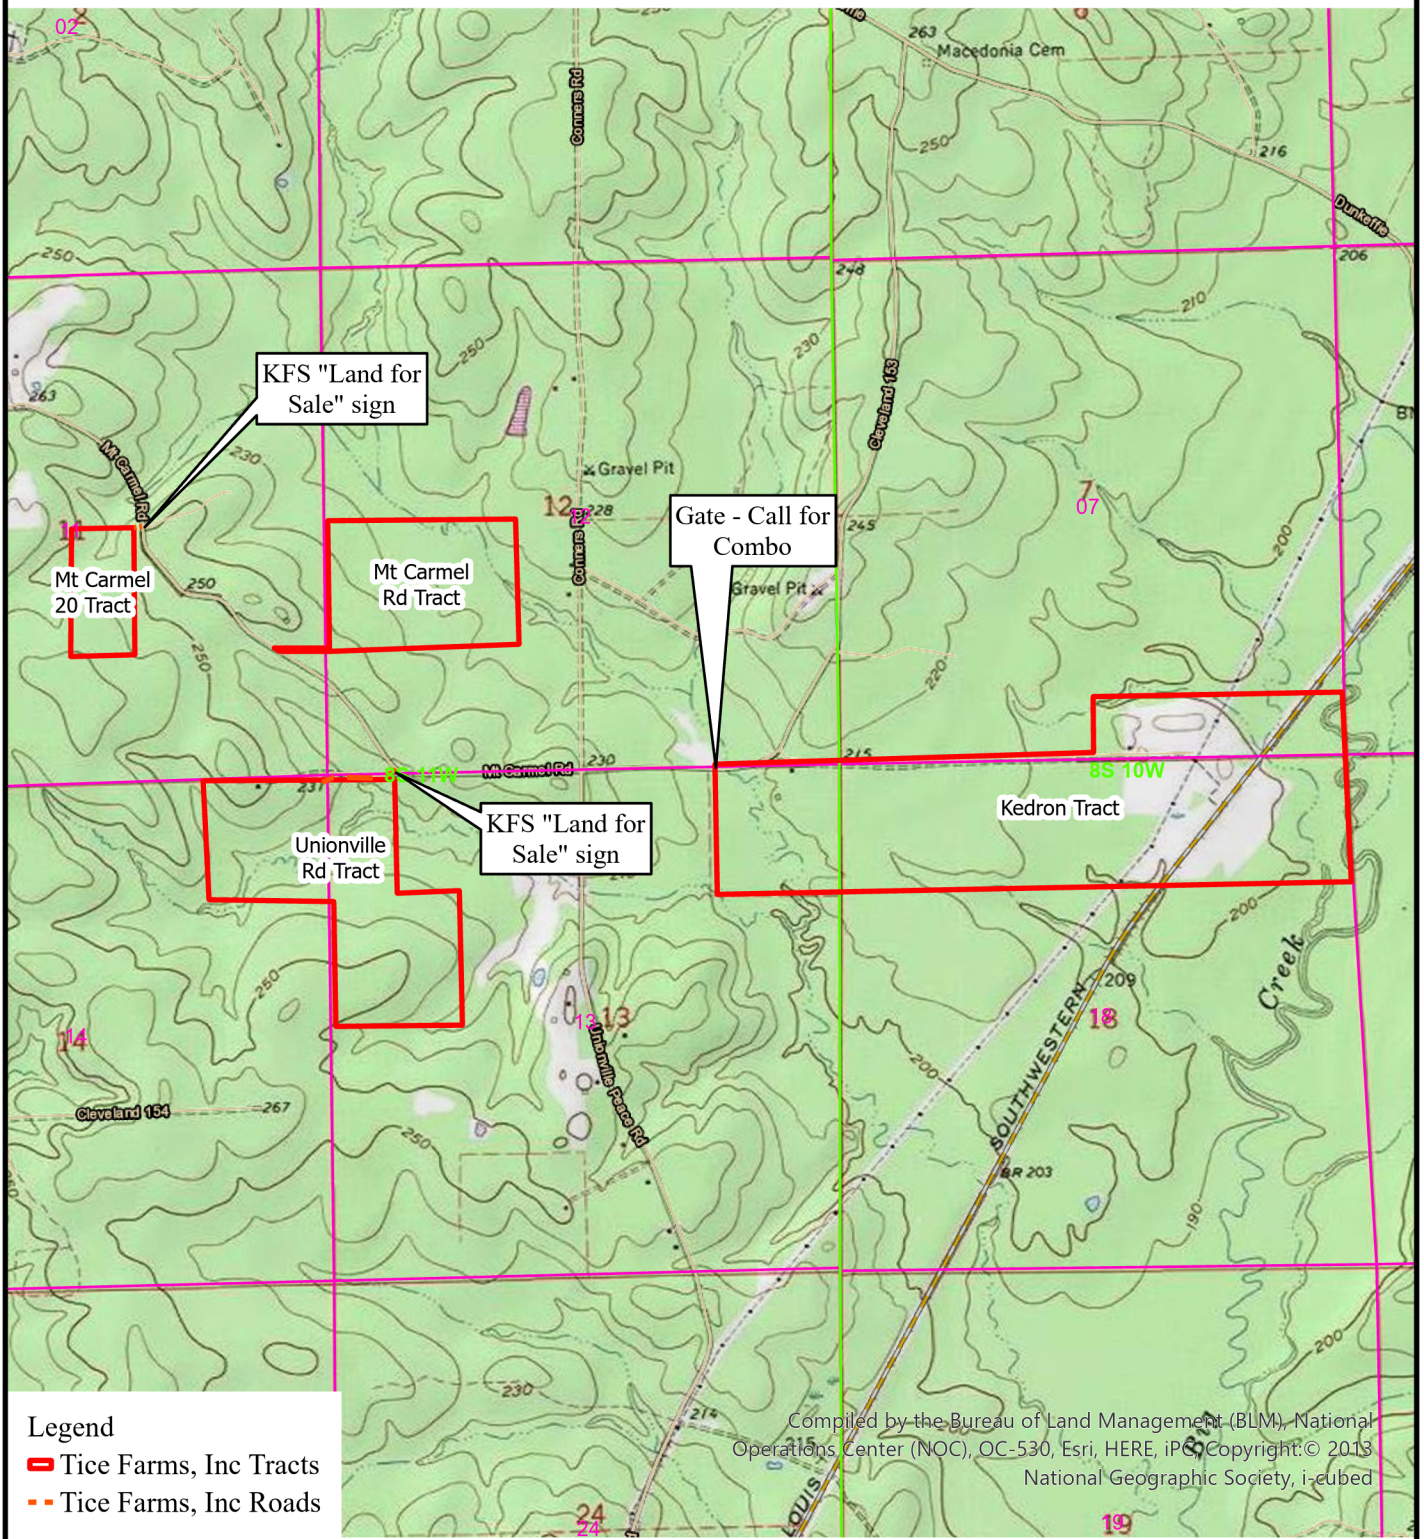

TICE FARMS, INC. TRACTS
 Kedron Tract - KFS #1744, +/- 242.93 Acres
 Unionville Rd Tract - KFS #1745, +/- 100 Acres
 Mt Carmel Rd Tract - KFS #1746, +/- 60 Acres
 Mt Carmel 20 Tract - KFS #1747, +/- 20 Acres
 Cleveland County, Arkansas

Legend

- ▬ Tice Farms, Inc Tracts
- - - Tice Farms, Inc Roads

Compiled by the Bureau of Land Management (BLM), National Operations Center (NOC), OC-530, Esri, HERE, iPC, Copyright © 2013 National Geographic Society, i-cubed

This map depicts the general situation of the property. Actual property lines may vary.

User: ddick
 Center: 92°10'4"W 34°2'4"N
 Coord. System: NAD 1983 UTM Zone 15N