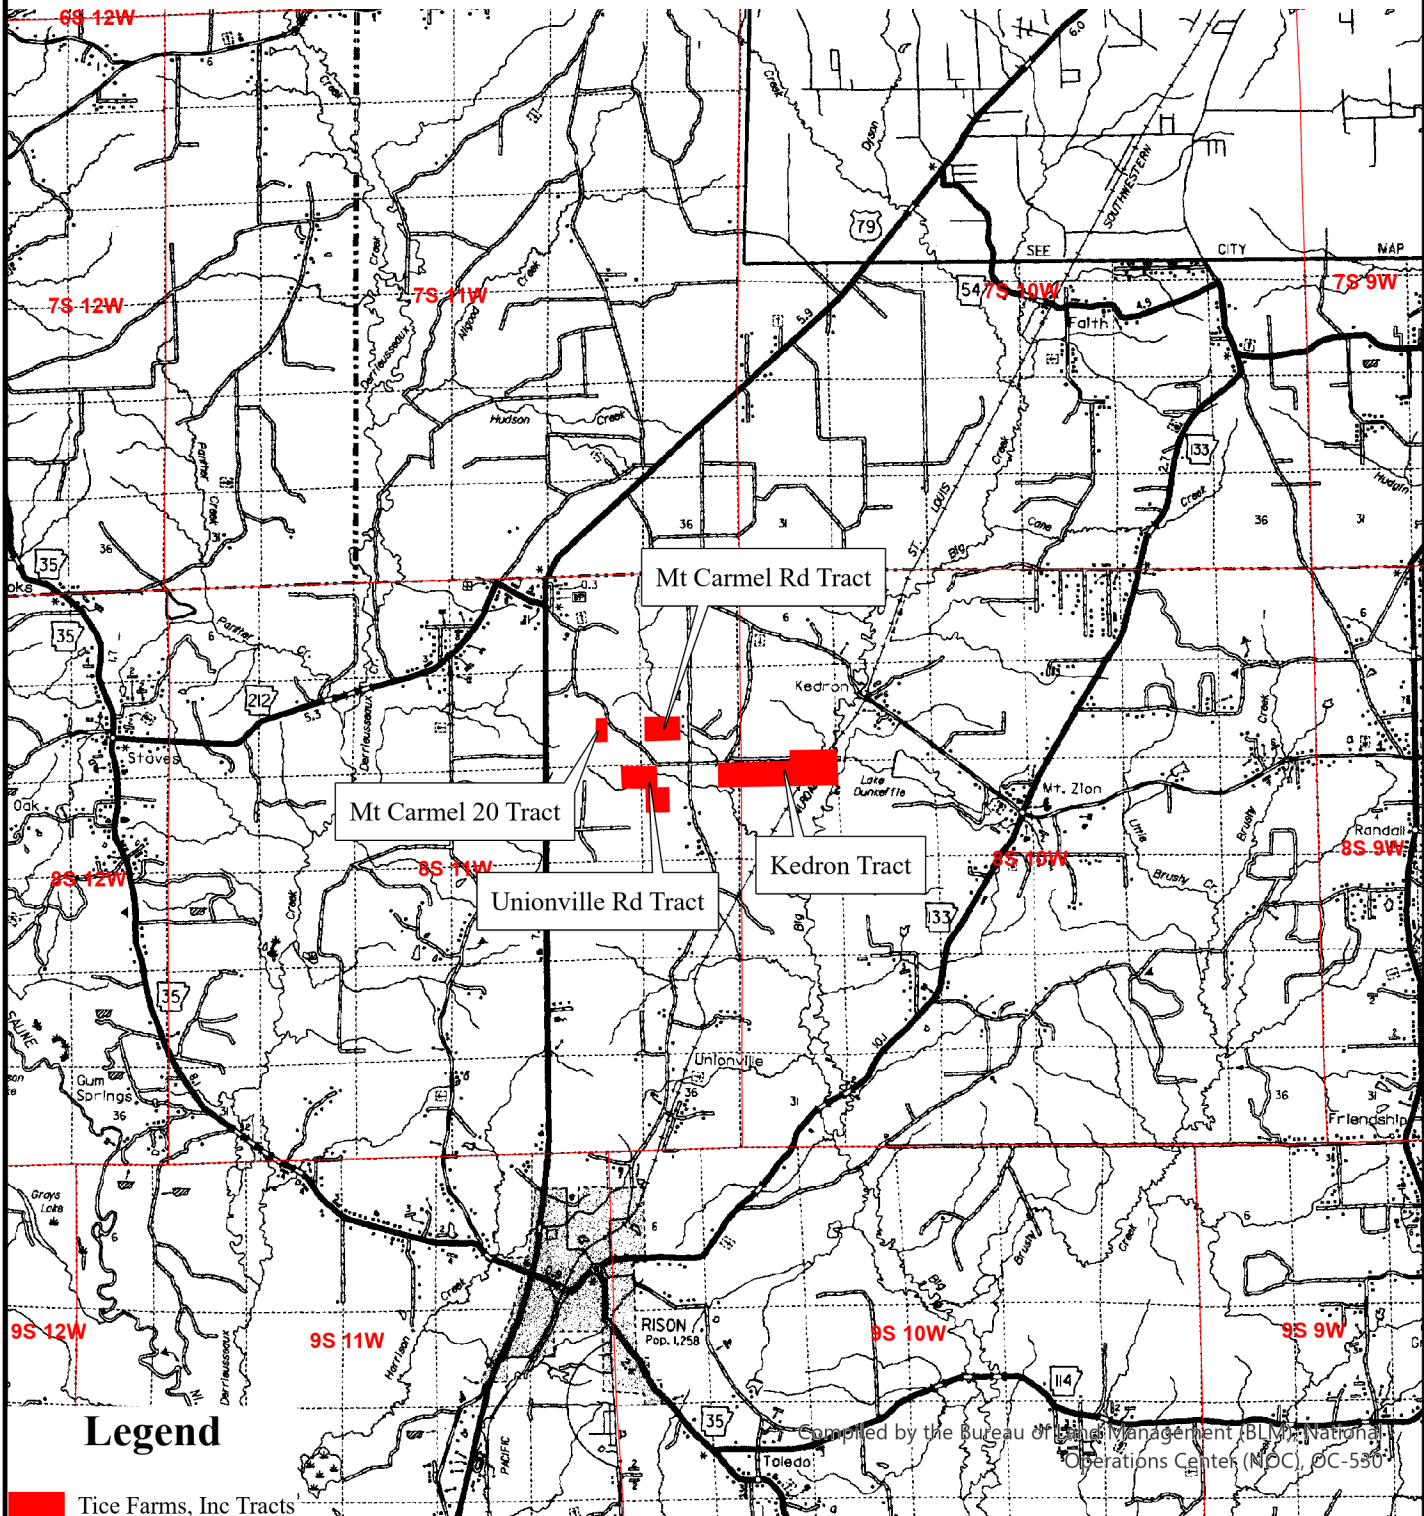

TICE FARMS, INC. TRACTS
 Kedron Tract - KFS #1744, +/- 242.93 Acres
 Unionville Rd Tract - KFS #1745, +/- 100 Acres
 Mt. Carmel Rd Tract - KFS #1746, +/- 60 Acres
 Mt. Carmel 20 Tract - KFS #1747, +/- 20 Acres
 Cleveland County, Arkansas

Legend

■ Tice Farms, Inc Tracts

This map depicts the general situation of the property. Actual property lines may vary.

User: ddick
 Center: 92°10'4"W 34°2'4"N
 Coord. System: NAD 1983 UTM Zone 15N

Compiled by the Bureau of Land Management (BLM), National Operations Center (NOC), OC-530