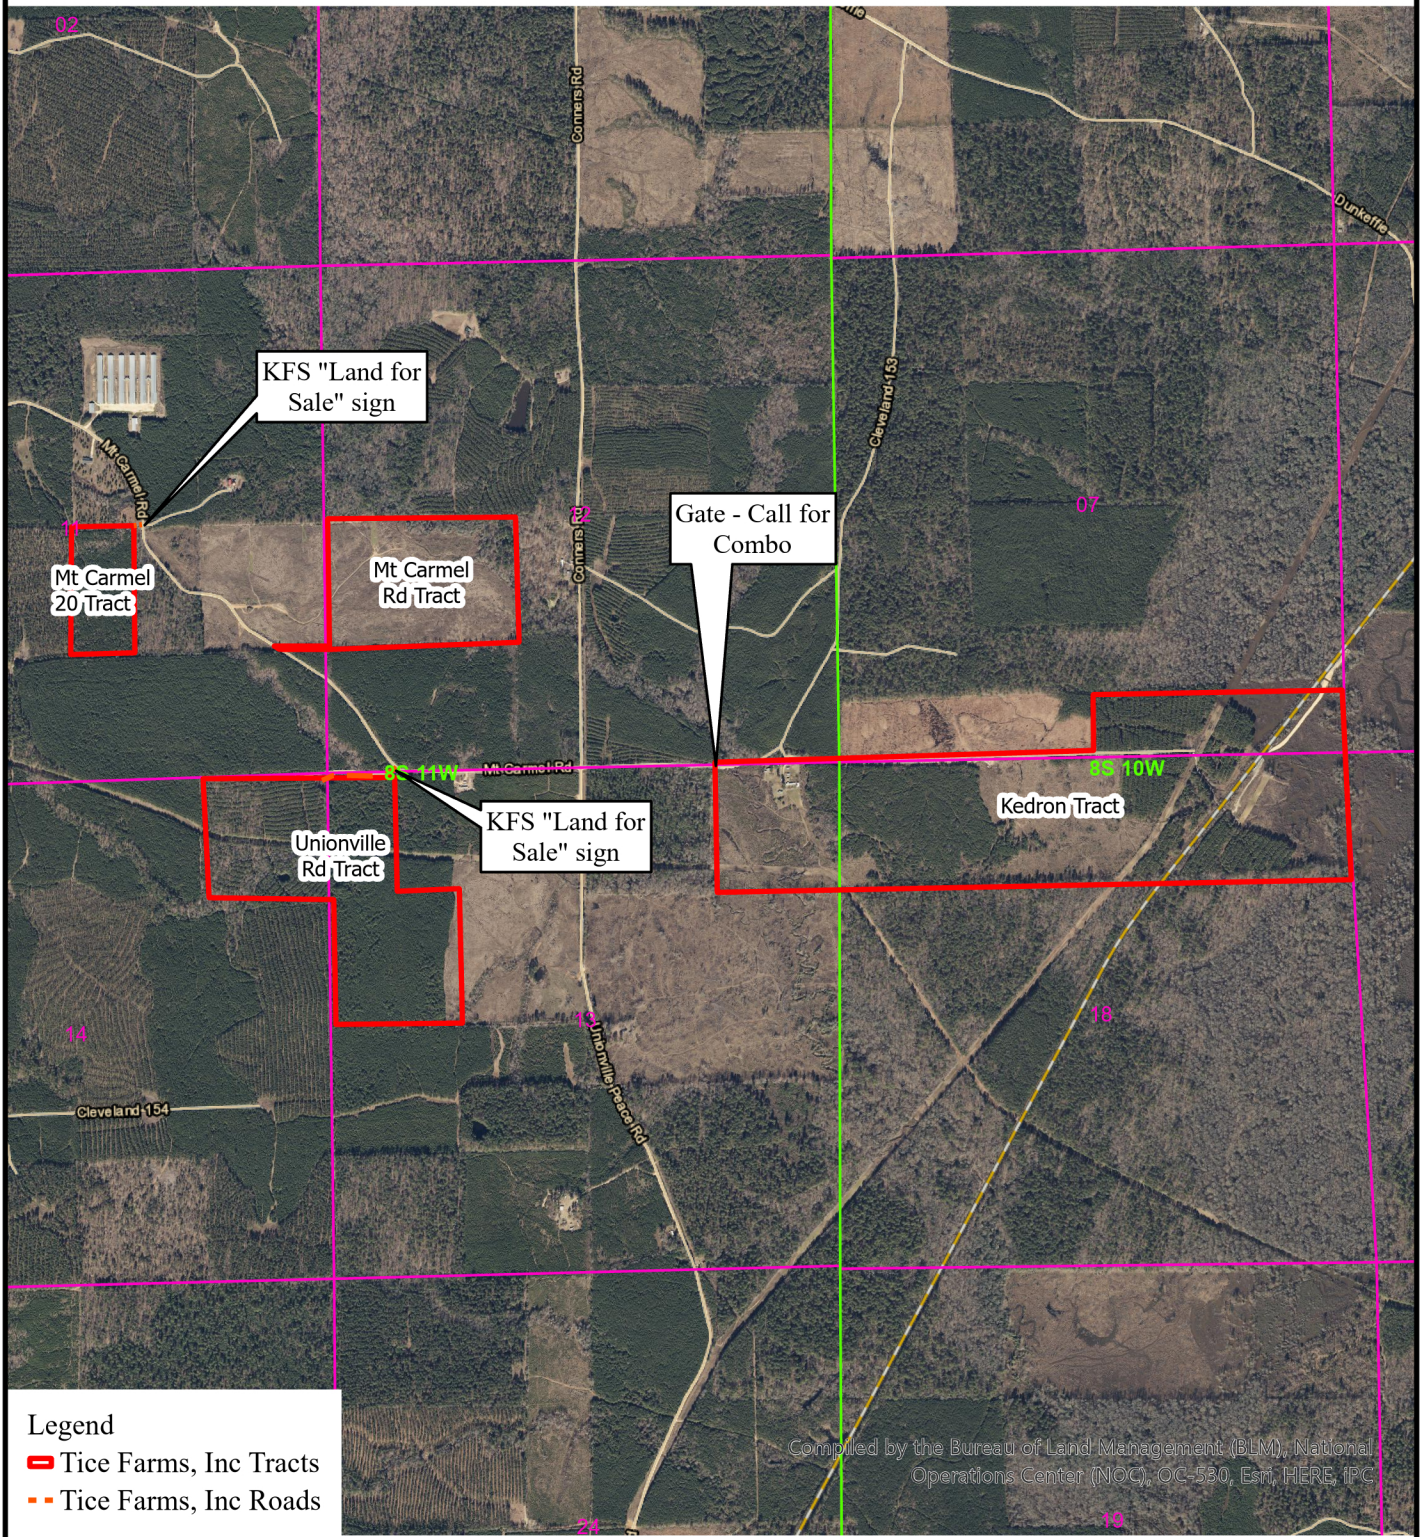

TICE FARMS, INC. TRACTS
 Kedron Tract - KFS #1744, +/- 242.93 Acres
 Unionville Rd Tract - KFS #1745, +/- 100 Acres
 Mt Carmel Rd Tract - KFS #1746, +/- 60 Acres
 Mt Carmel 20 Tract - KFS #1747, +/- 20 Acres
 Cleveland County, Arkansas

- Legend**
- ▭ Tice Farms, Inc Tracts
 - ▬ Tice Farms, Inc Roads

Compiled by the Bureau of Land Management (BLM), National Operations Center (NOC), OC-530, Esri, HERE, IFC

This map depicts the general situation of the property. Actual property lines may vary.

User: ddick
 Center: 92°10'4"W 34°2'4"N
 Coord. System: NAD 1983 UTM Zone 15N