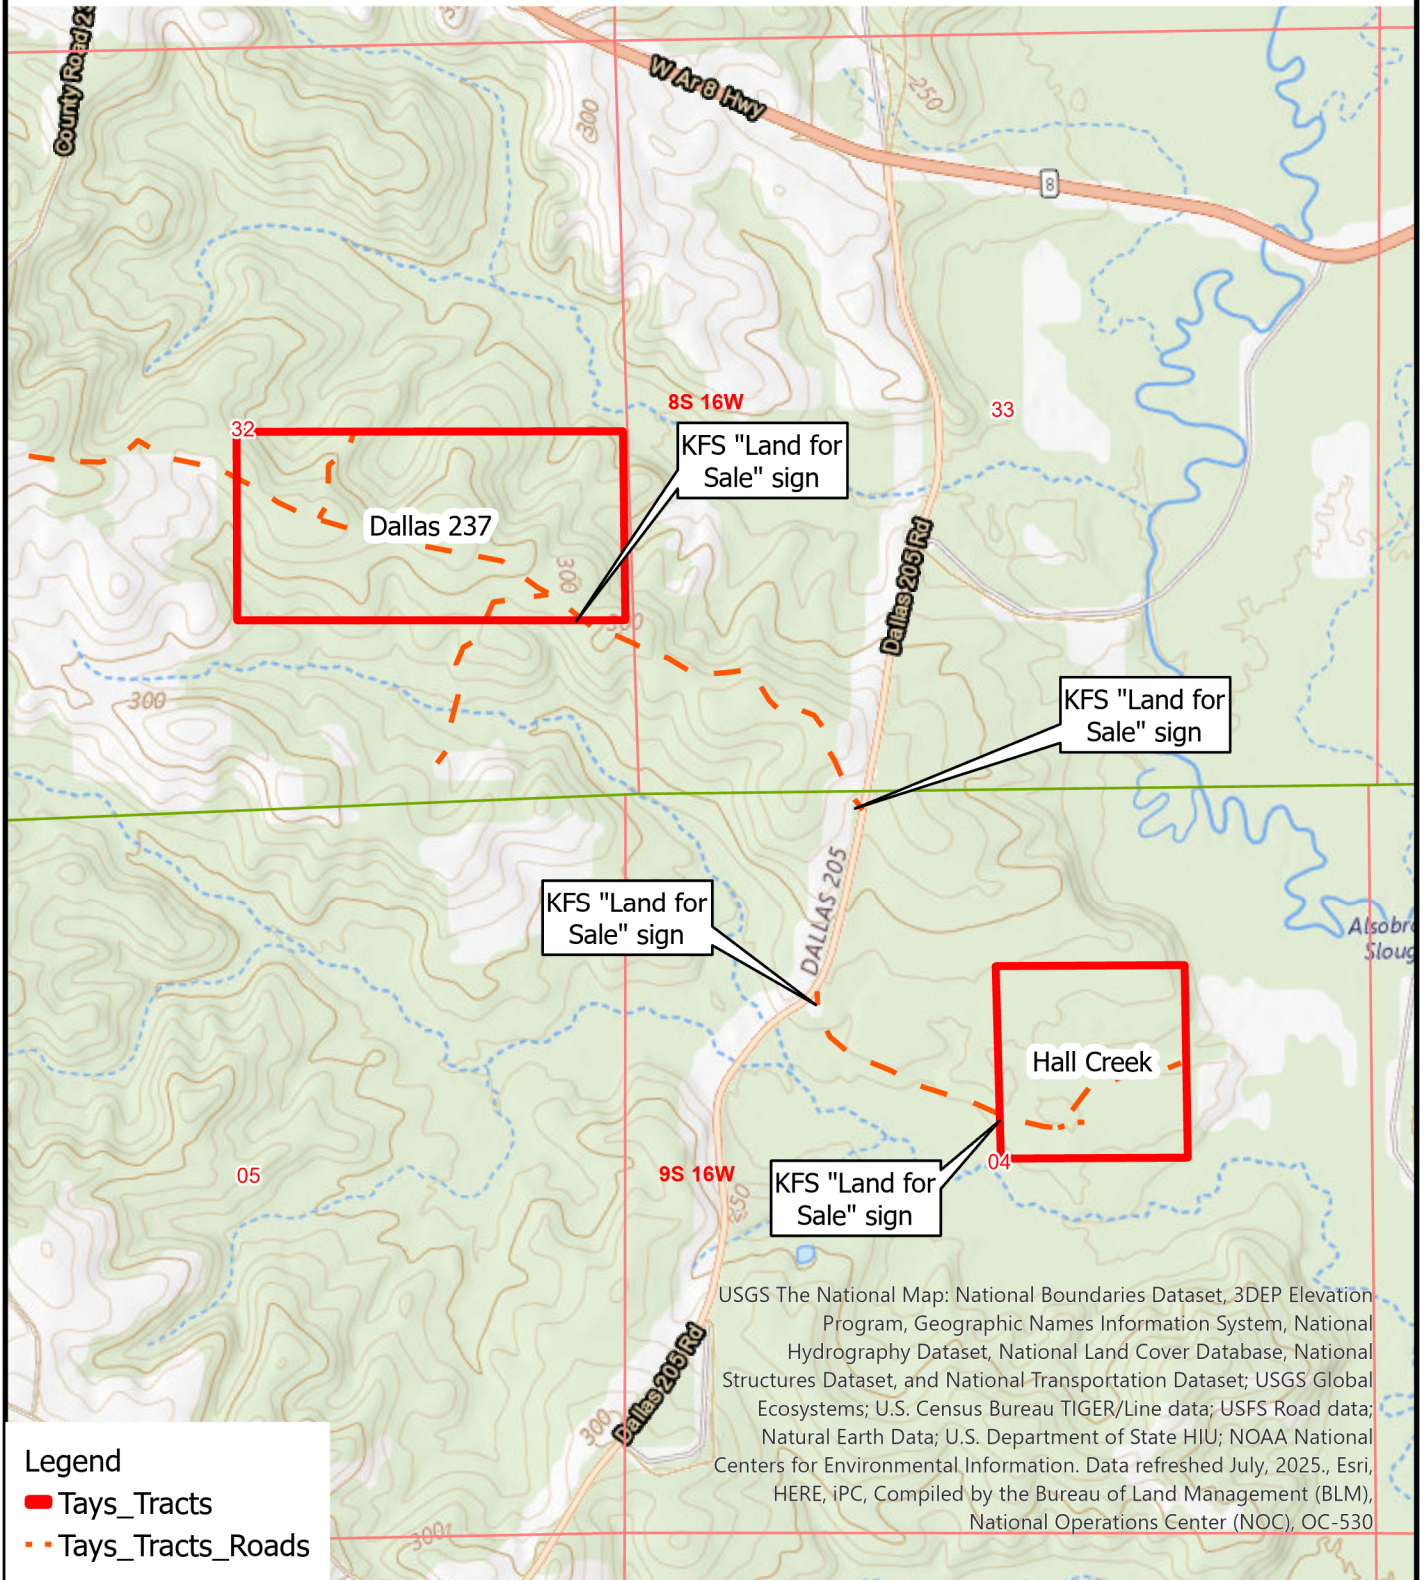

LAND FOR SALE

Dallas 237 Tract - KFS #1732

The North 1/2 of the Southeast 1/4 of Section 32, Township 8 South, Range 16 West, Dallas County, Arkansas

Hall Creek Tract - KFS #1733

The Southwest 1/4 of the Northeast 1/4 of Section 4, Township 9 South, Range 16 West, Dallas County, Arkansas

Legend

- Tays_Tracts
- Tays_Tracts_Roads

This map depicts the general situation of the property. Actual property lines may vary.

USGS The National Map: National Boundaries Dataset, 3DEP Elevation Program, Geographic Names Information System, National Hydrography Dataset, National Land Cover Database, National Structures Dataset, and National Transportation Dataset; USGS Global Ecosystems; U.S. Census Bureau TIGER/Line data; USFS Road data; Natural Earth Data; U.S. Department of State HIU; NOAA National Centers for Environmental Information. Data refreshed July, 2025., Esri, HERE, iPC, Compiled by the Bureau of Land Management (BLM), National Operations Center (NOC), OC-530

Author: ddick
Center: 92°45'5"W 33°58'44"N