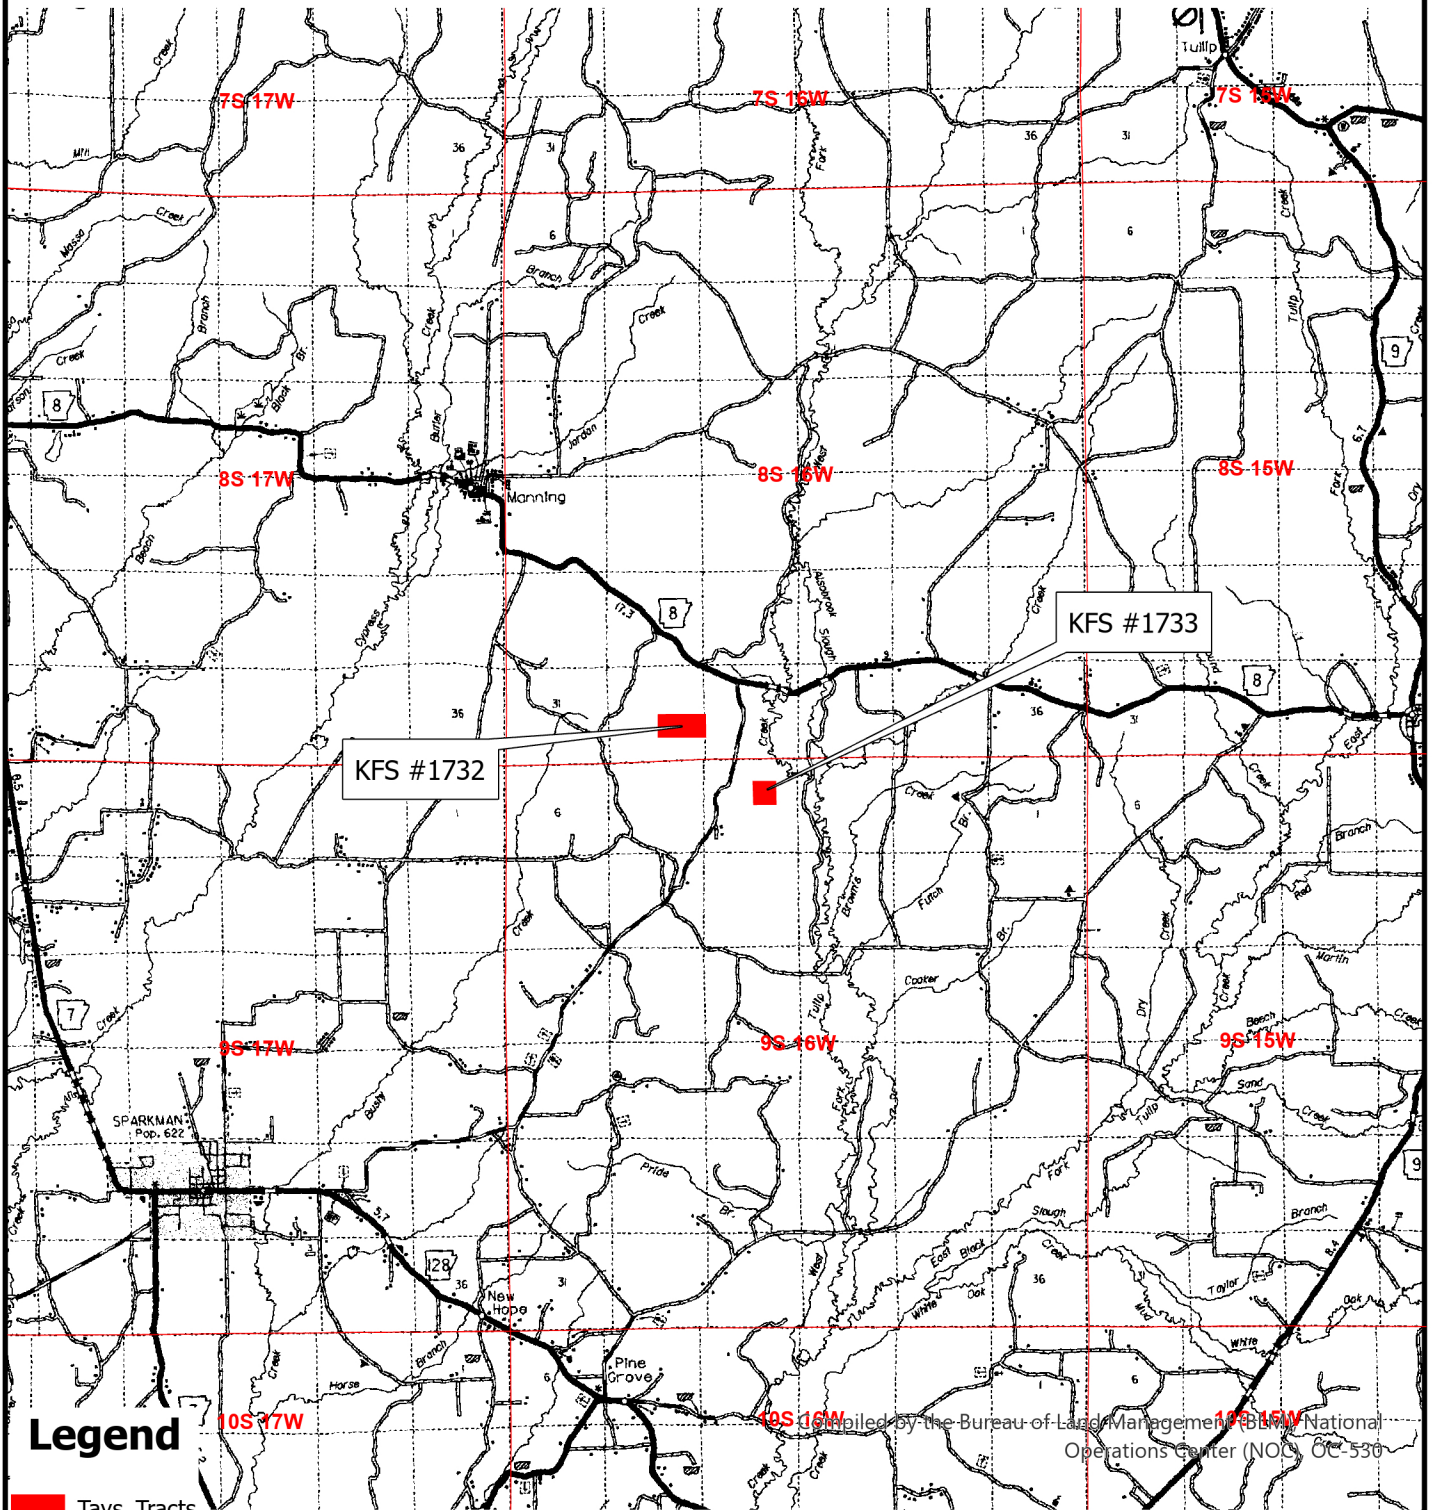

LAND FOR SALE

Dallas 237 Tract - KFS #1732

The North 1/2 of the Southeast 1/4 of Section 32, Township 8 South, Range 16 West, Dallas County, Arkansas

Hall Creek Tract - KFS #1733

The Southwest 1/4 of the Northeast 1/4 of Section 4, Township 9 South, Range 16 West, Dallas County, Arkansas

Legend

 Tays_Tracts

Map compiled by the Bureau of Land Management, National Operations Center (NOC), OC-530

Author: ddick

Center: 92°45'5"W 33°58'44"N
Coordinate System: NAD 1983 UTM Zone 15N