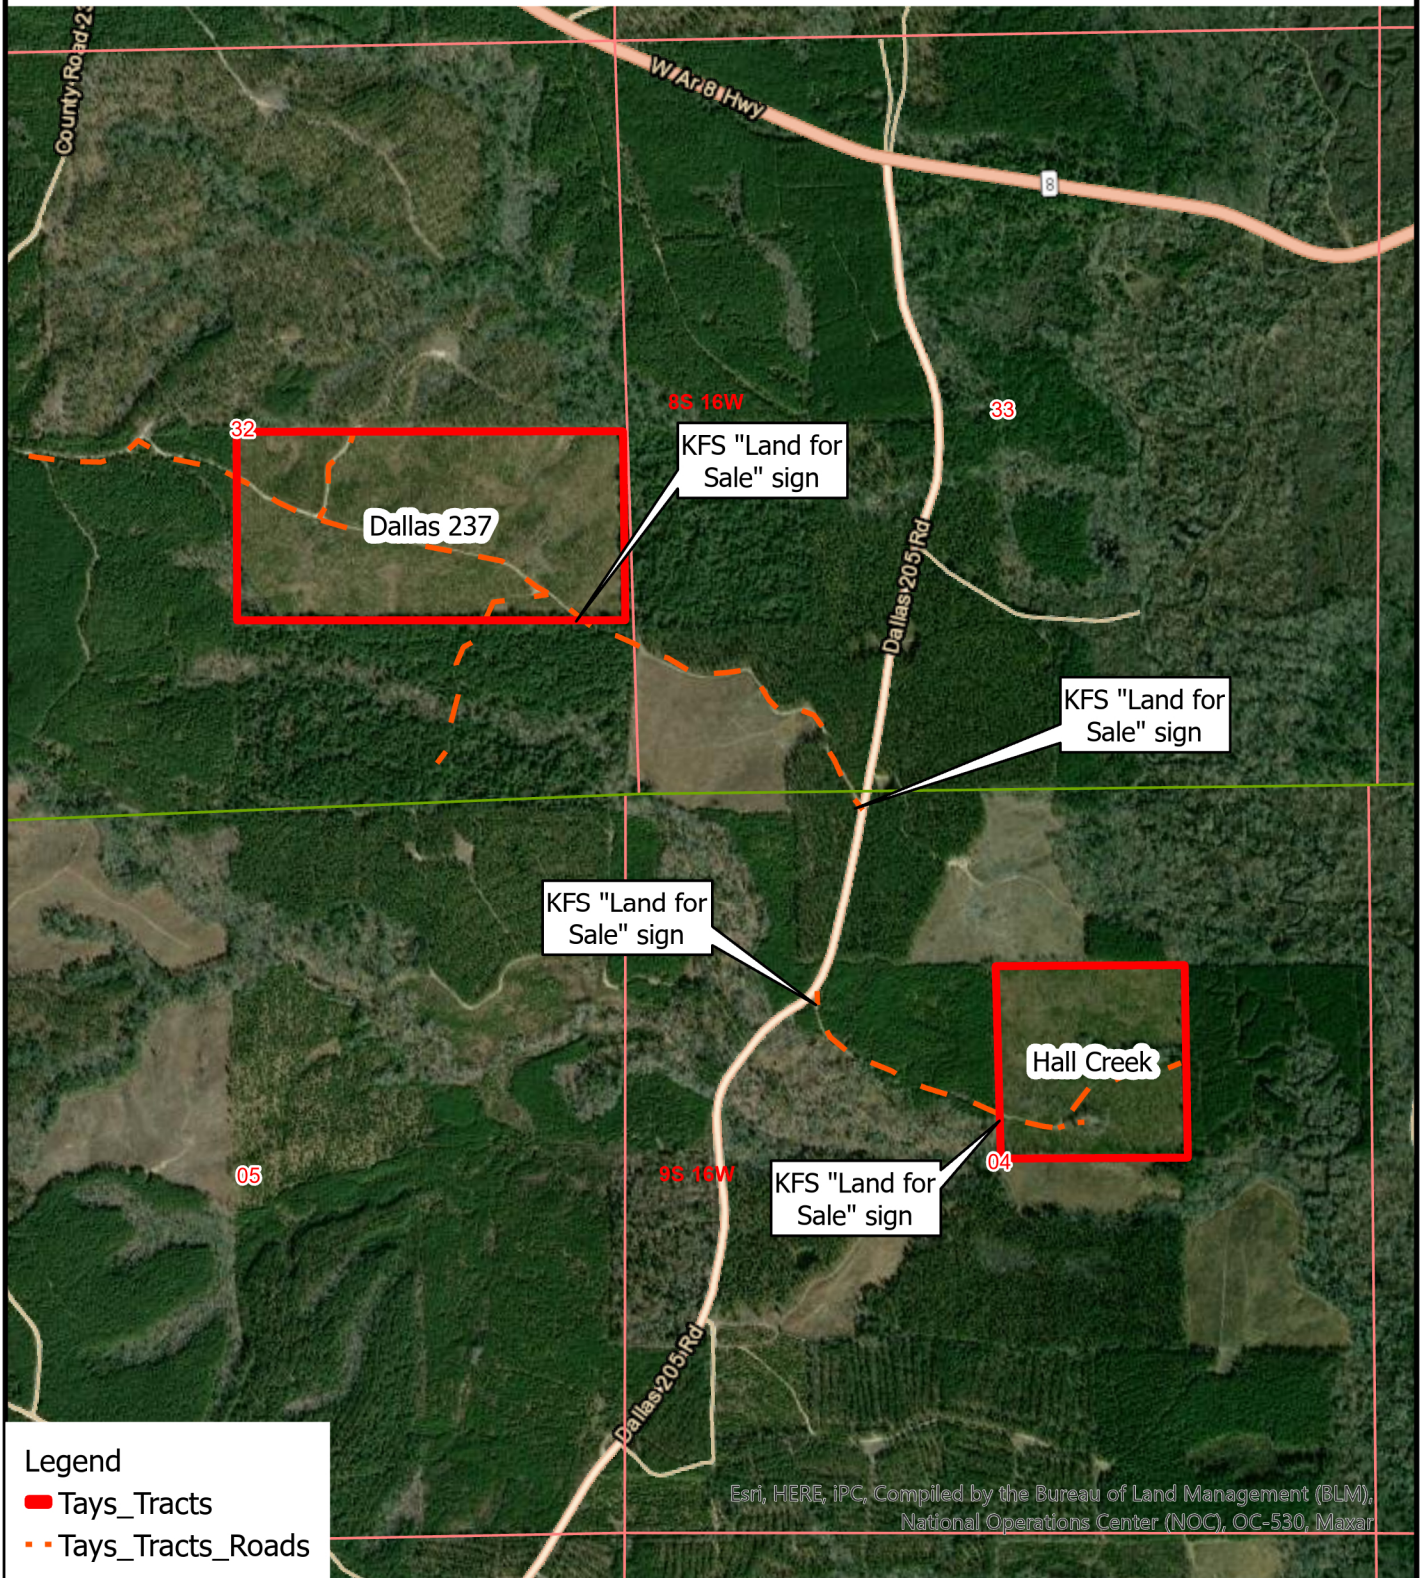

LAND FOR SALE

Dallas 237 Tract - KFS #1732

The North 1/2 of the Southeast 1/4 of Section 32, Township 8 South, Range 16 West, Dallas County, Arkansas

Hall Creek Tract - KFS #1733

The Southwest 1/4 of the Northeast 1/4 of Section 4, Township 9 South, Range 16 West, Dallas County, Arkansas

Legend

- Tays_Tracts
- - Tays_Tracts_Roads

Esri, HERE, iPC, Compiled by the Bureau of Land Management (BLM), National Operations Center (NOC), OC-530, Maxar

This map depicts the general situation of the property. Actual property lines may vary.

Author: ddick
Center: 92°45'5"W 33°58'44"N