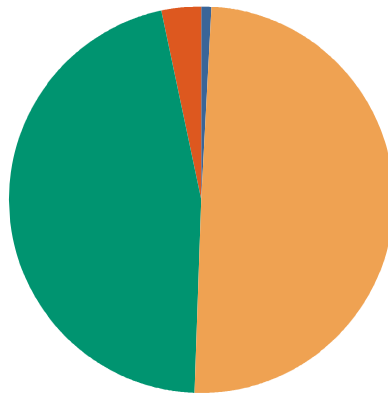

Rison Tract - Timber Volume Estimates

Tons Per Acre By Product

For
Merchantable

Chip-N-Saw	0.7%
Pulpwood	49.9%
Sawtimber	46.1%
Topwood	3.3%
Total:	100.0%