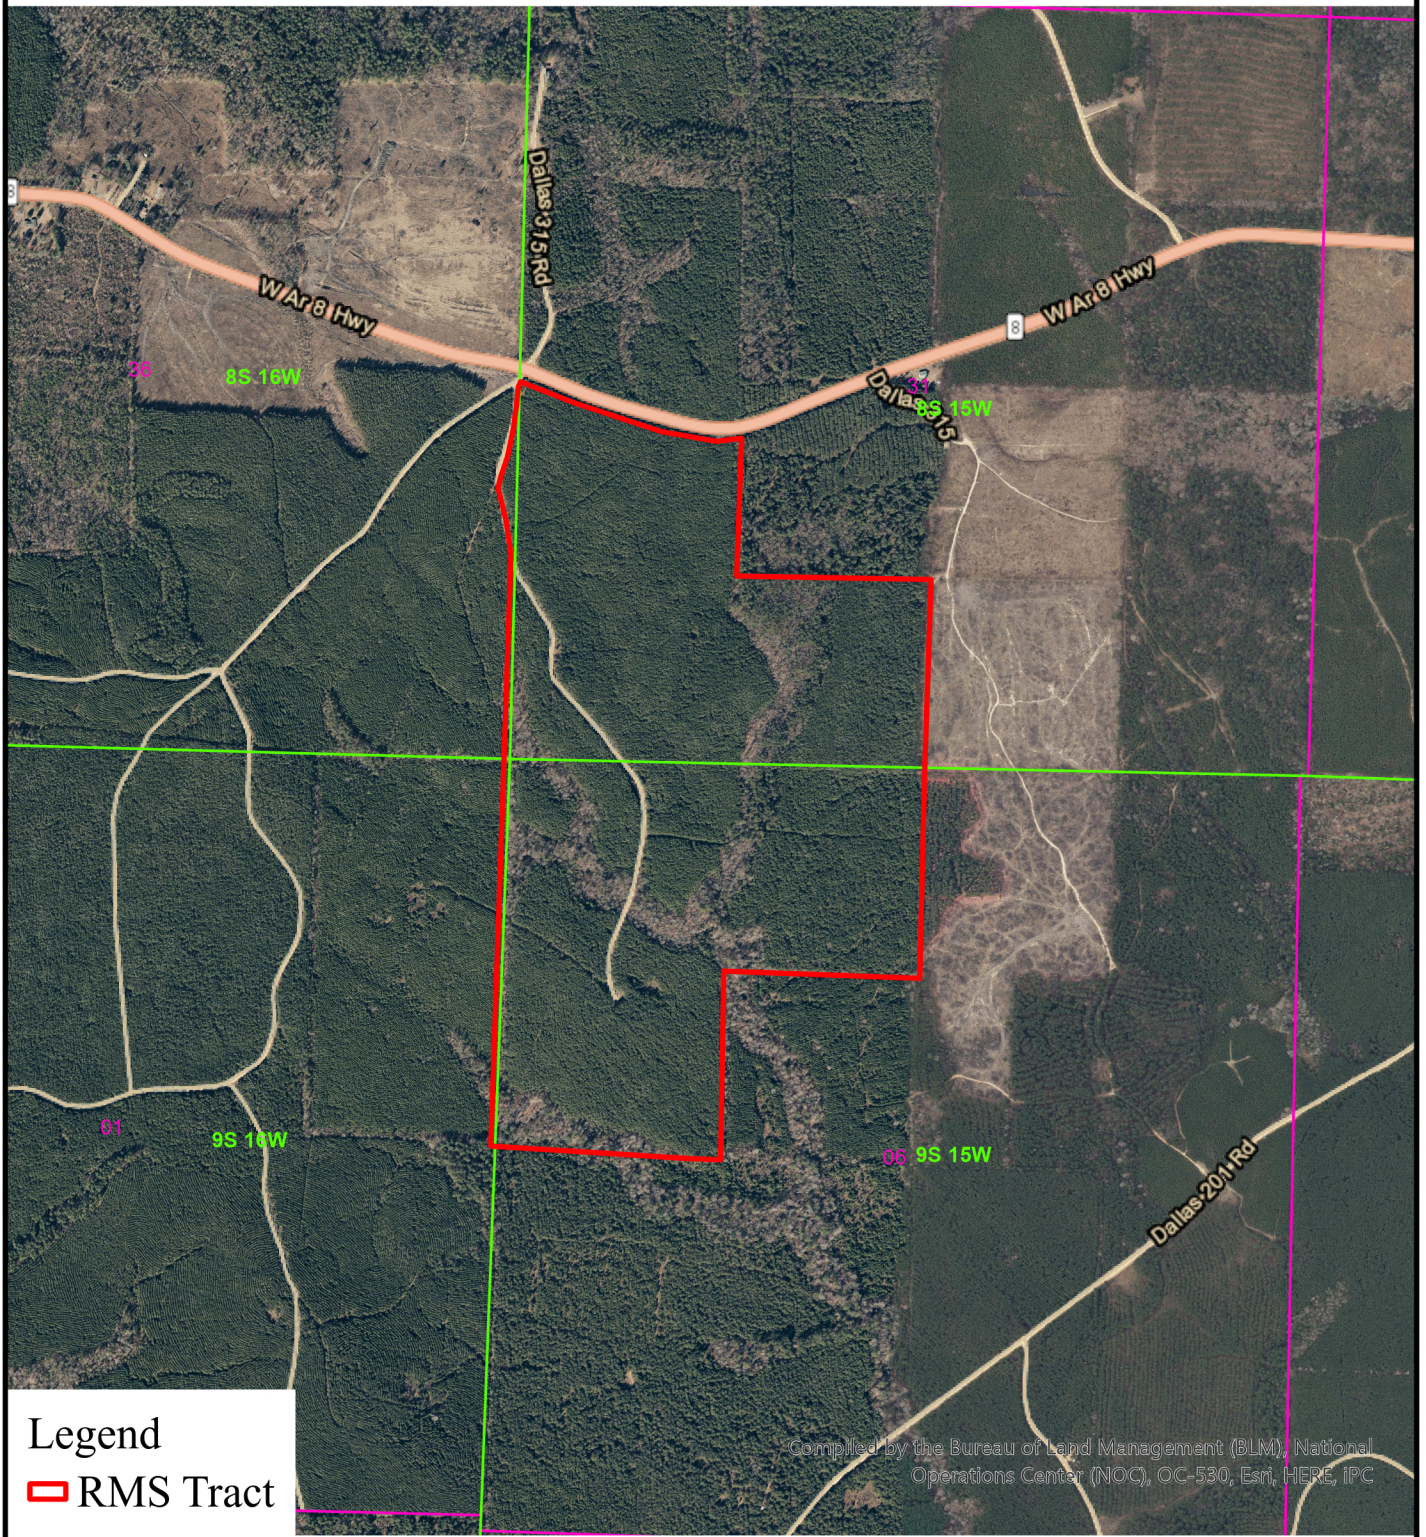

LAND FOR SALE
RMS Tract - KFS #1684

The South ½ of the Southwest ¼, and the Northwest ¼ of the Southwest ¼ of Section 31, Township 8 South, Range 15 West, lying south of AR Hwy 8; and the North ½ of the Northwest ¼, and the Southwest ¼ of the Northwest ¼ of Section 6, Township 9 South, Range 15 West; and Part of the Northeast ¼ of the Southeast ¼ of Section 36, Township 8 South, Range 16 West, all in Dallas County, Arkansas, containing +/-264.15 acres.

Legend

 RMS Tract

This map depicts the general situation of the property. Actual property lines may vary.

Compiled by the Bureau of Land Management (BLM), National Operations Center (NOC), OC-530, Esri, HERE, IPC

User: ddick
Center: 92°40'47"W 33°58'37"N
Coord. System: NAD 1983 UTM Zone 15N