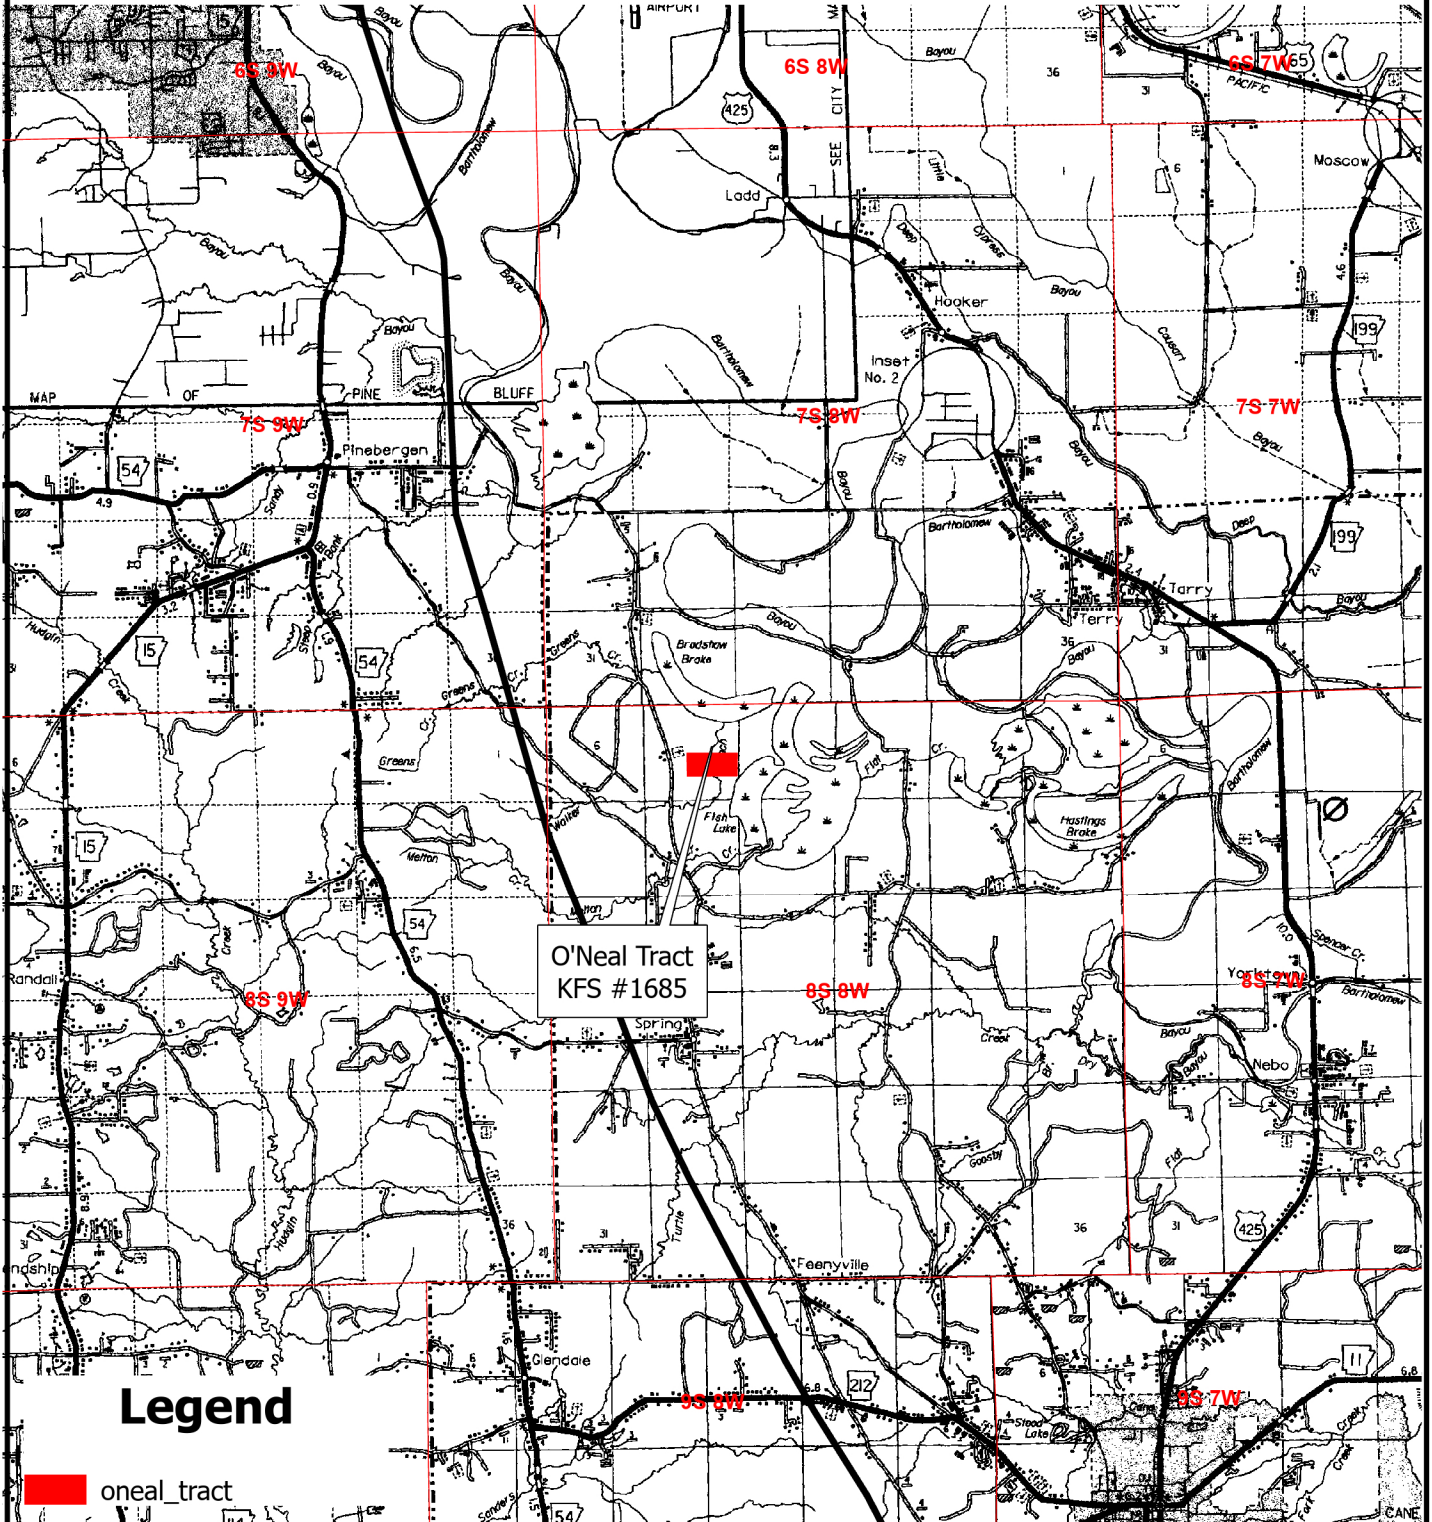

LAND FOR SALE

KFS #1685 - O'Neal Tract

N 1/2 SE 1/4, containing 80 acres, more or less; AND a part of the NE 1/4 of the SW 1/4, described as follows: beginning at the Northeast corner of the NE 1/4 SW 1/4, run thence West 70 yards, thence South 440 yards, thence East 70 yards, thence North 440 yards to the point of beginning, containing 6 acres, more or less; both of Section 5, Township 8 South, Range 8 West Lincoln County, Arkansas.

O'Neal Tract
KFS #1685

Legend

 oneal_tract

Author: ddick

Center: 91°55'25"W 34°3'19"N
Coordinate System: NAD 1983 UTM Zone 15N