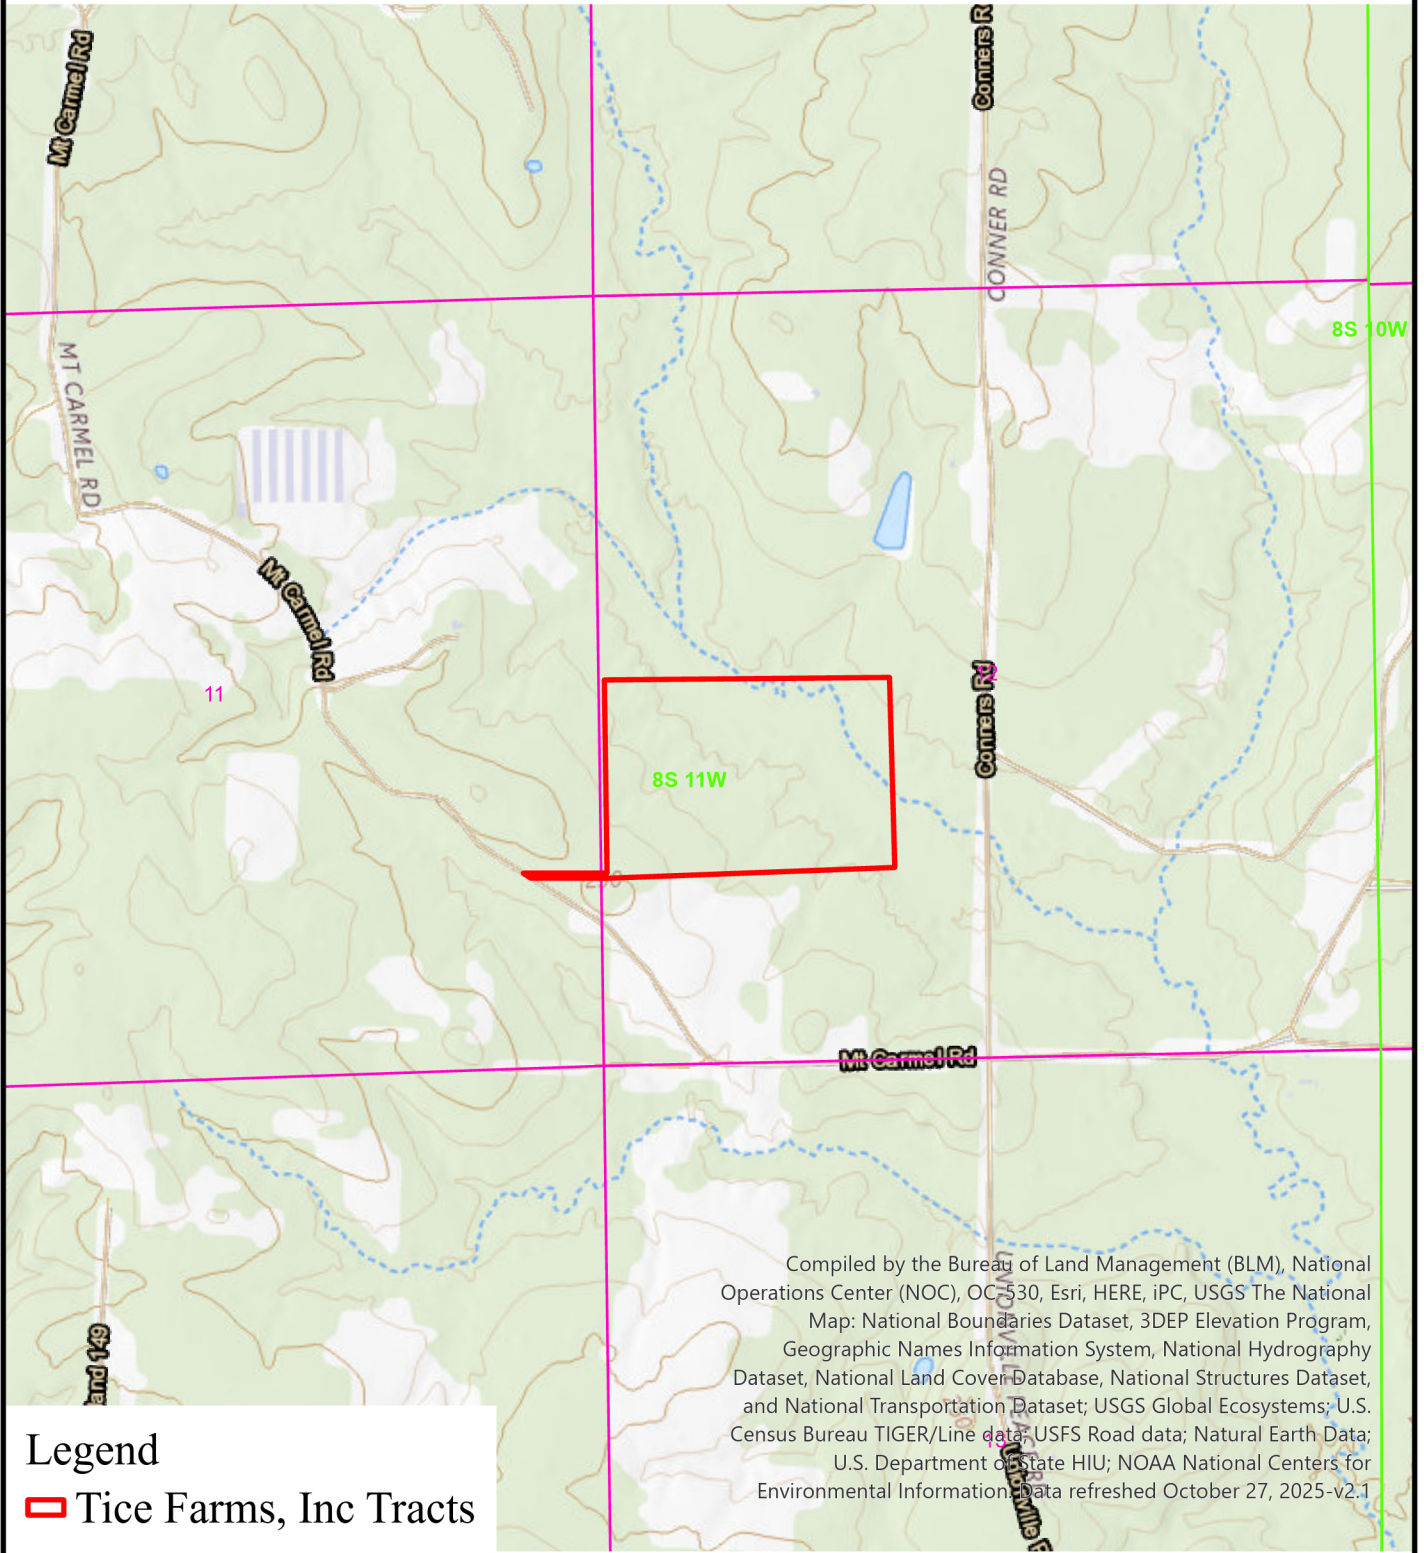

LAND FOR SALE

Mt Carmel Rd Tract - KFS #1746

The Northwest ¼ of the Southwest ¼ and the West ½ of the Northeast ¼ of the Southwest ¼ of Section 12, Township 8 South, Range 11 West, Cleveland County, Arkansas, containing ±60 acres

Compiled by the Bureau of Land Management (BLM), National Operations Center (NOC), OC-330, Esri, HERE, iPC, USGS The National Map: National Boundaries Dataset, 3DEP Elevation Program, Geographic Names Information System, National Hydrography Dataset, National Land Cover Database, National Structures Dataset, and National Transportation Dataset; USGS Global Ecosystems; U.S. Census Bureau TIGER/Line data; USFS Road data; Natural Earth Data; U.S. Department of State HIU; NOAA National Centers for Environmental Information. Data refreshed October 27, 2025-v2.1

Legend

 Tice Farms, Inc Tracts

This map depicts the general situation of the property. Actual property lines may vary.

User: ddick
Center: 92°10'43"W 34°2'24"N
Coord. System: NAD 1983 UTM Zone 15N