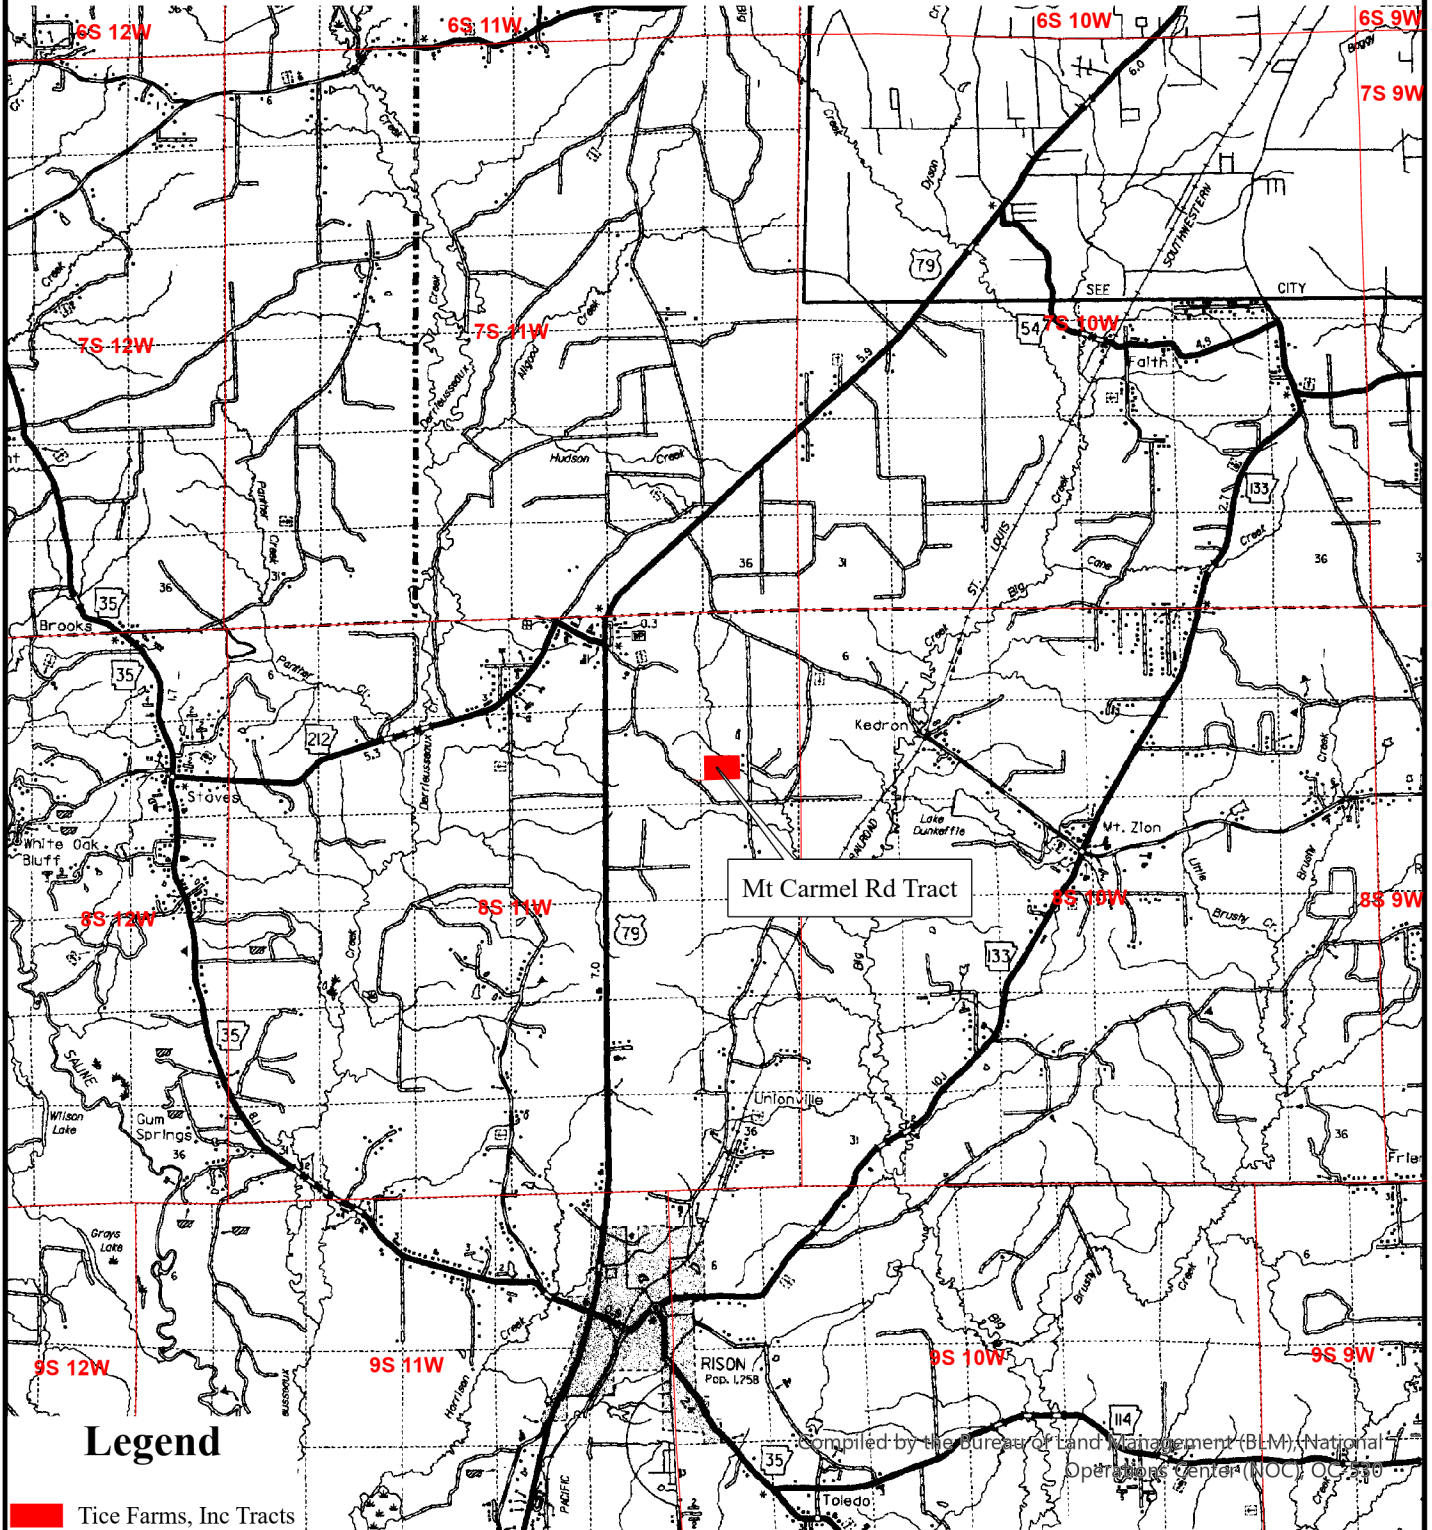

LAND FOR SALE

Mt Carmel Rd Tract - KFS #1746

The Northwest 1/4 of the Southwest 1/4 and the West 1/2 of the Northeast 1/4 of the Southwest 1/4 of Section 12, Township 8 South, Range 11 West, Cleveland County, Arkansas, containing ±60 acres

Legend

 Tice Farms, Inc Tracts

This map depicts the general situation of the property. Actual property lines may vary.

User: ddick  
Center: 92°10'43"W 34°2'24"N  
Coord. System: NAD 1983 UTM Zone 15N

Compiled by the Bureau of Land Management (BLM), National Operations Center (NOC), Ogden, UT