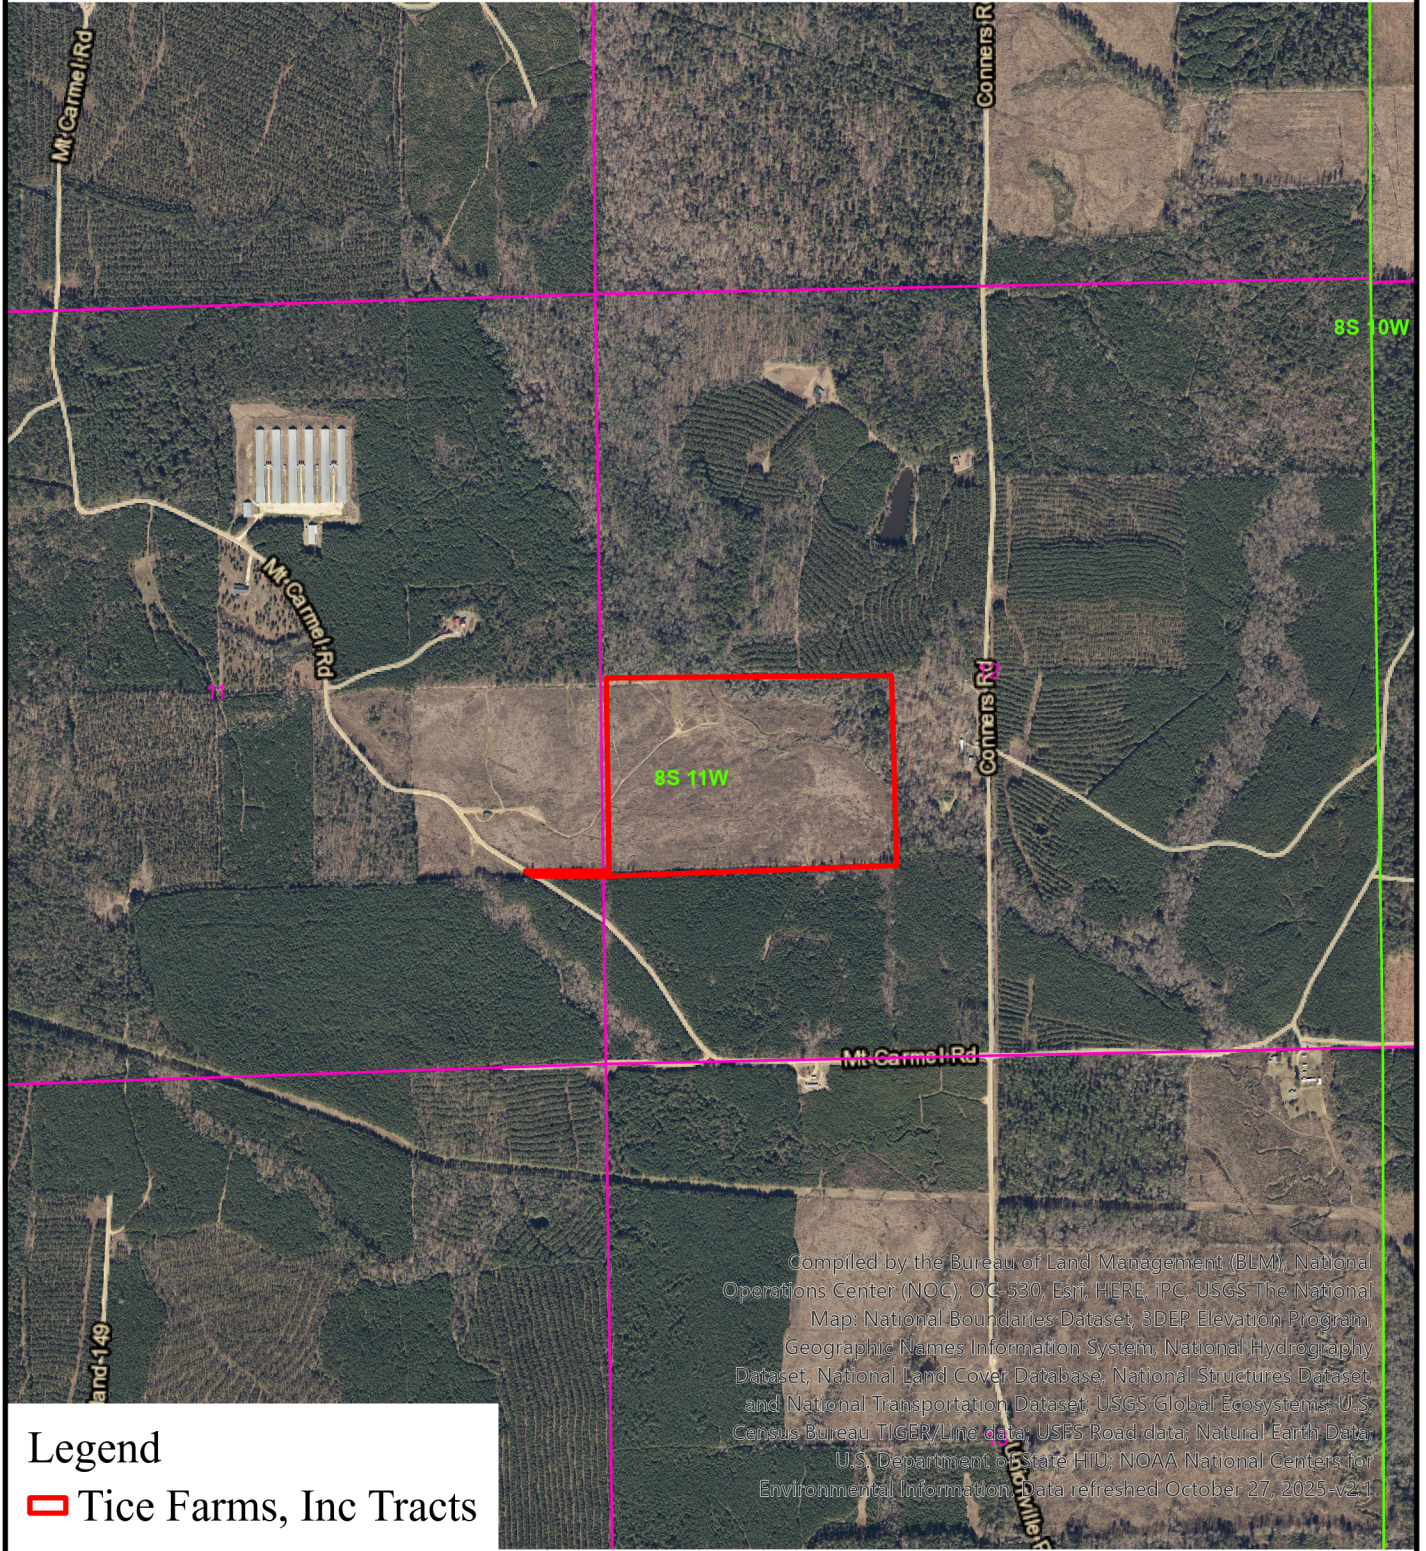

LAND FOR SALE

Mt Carmel Rd Tract - KFS #1746

The Northwest ¼ of the Southwest ¼ and the West ½ of the Northeast ¼ of the Southwest ¼ of Section 12, Township 8 South, Range 11 West, Cleveland County, Arkansas, containing ±60 acres

Legend

 Tice Farms, Inc Tracts

This map depicts the general situation of the property. Actual property lines may vary.

User: ddick  
Center: 92°10'43"W 34°2'24"N  
Coord. System: NAD 1983 UTM Zone 15N