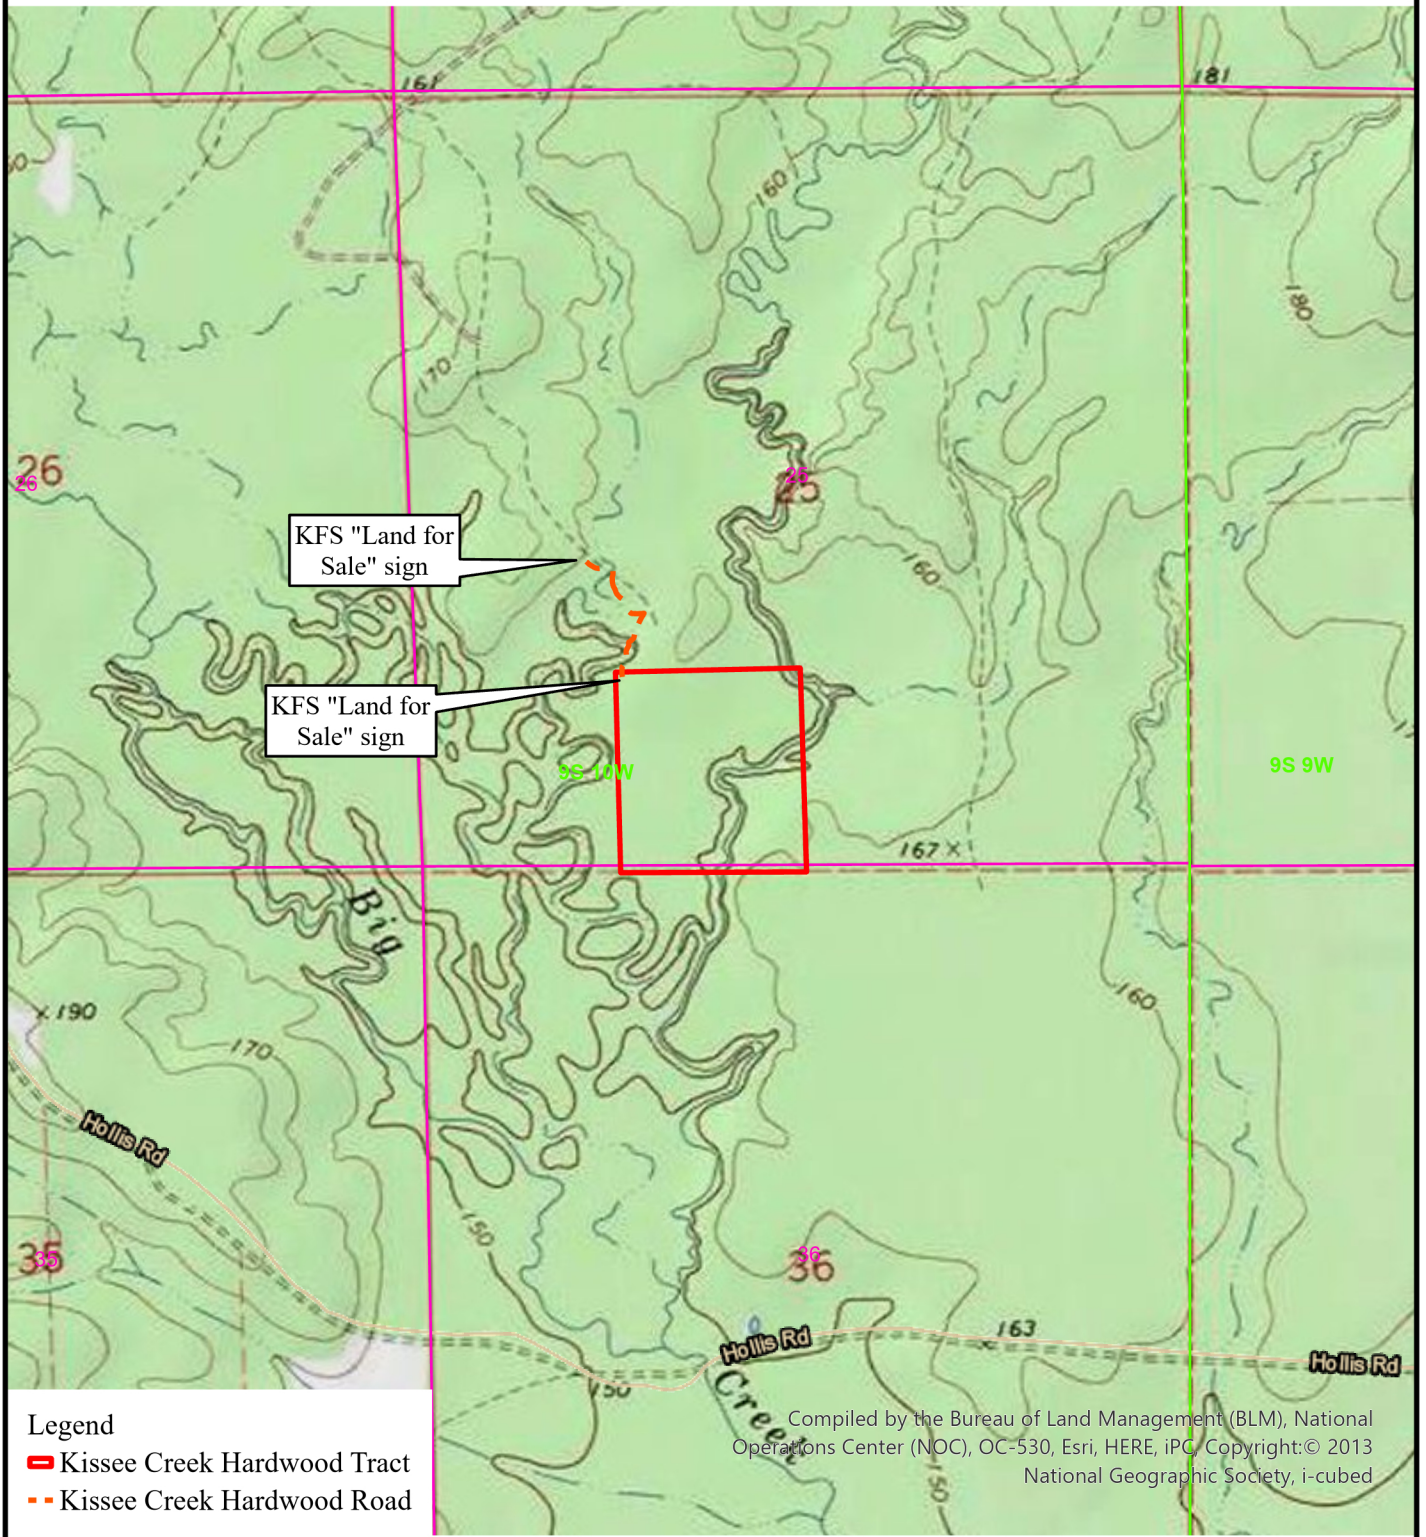

**LAND FOR SALE**  
 Kissee Creek Hardwood Tract - KFS #1760  
 The Southeast ¼ of the Southwest ¼ of Section 25, Township 9 South, Range 10 West,  
 Cleveland County, Arkansas, containing ±40 acres.

**Legend**

- ▭ Kissee Creek Hardwood Tract
- - - Kissee Creek Hardwood Road

Compiled by the Bureau of Land Management (BLM), National  
 Operations Center (NOC), OC-530, Esri, HERE, iPC, Copyright:© 2013  
 National Geographic Society, i-cubed

This map depicts  
 the general situation  
 of the property.  
 Actual property  
 lines may vary.

User: ddick  
 Center: 92°5'28"W 33°53'46"N  
 Coord. System: NAD 1983 UTM Zone 15N