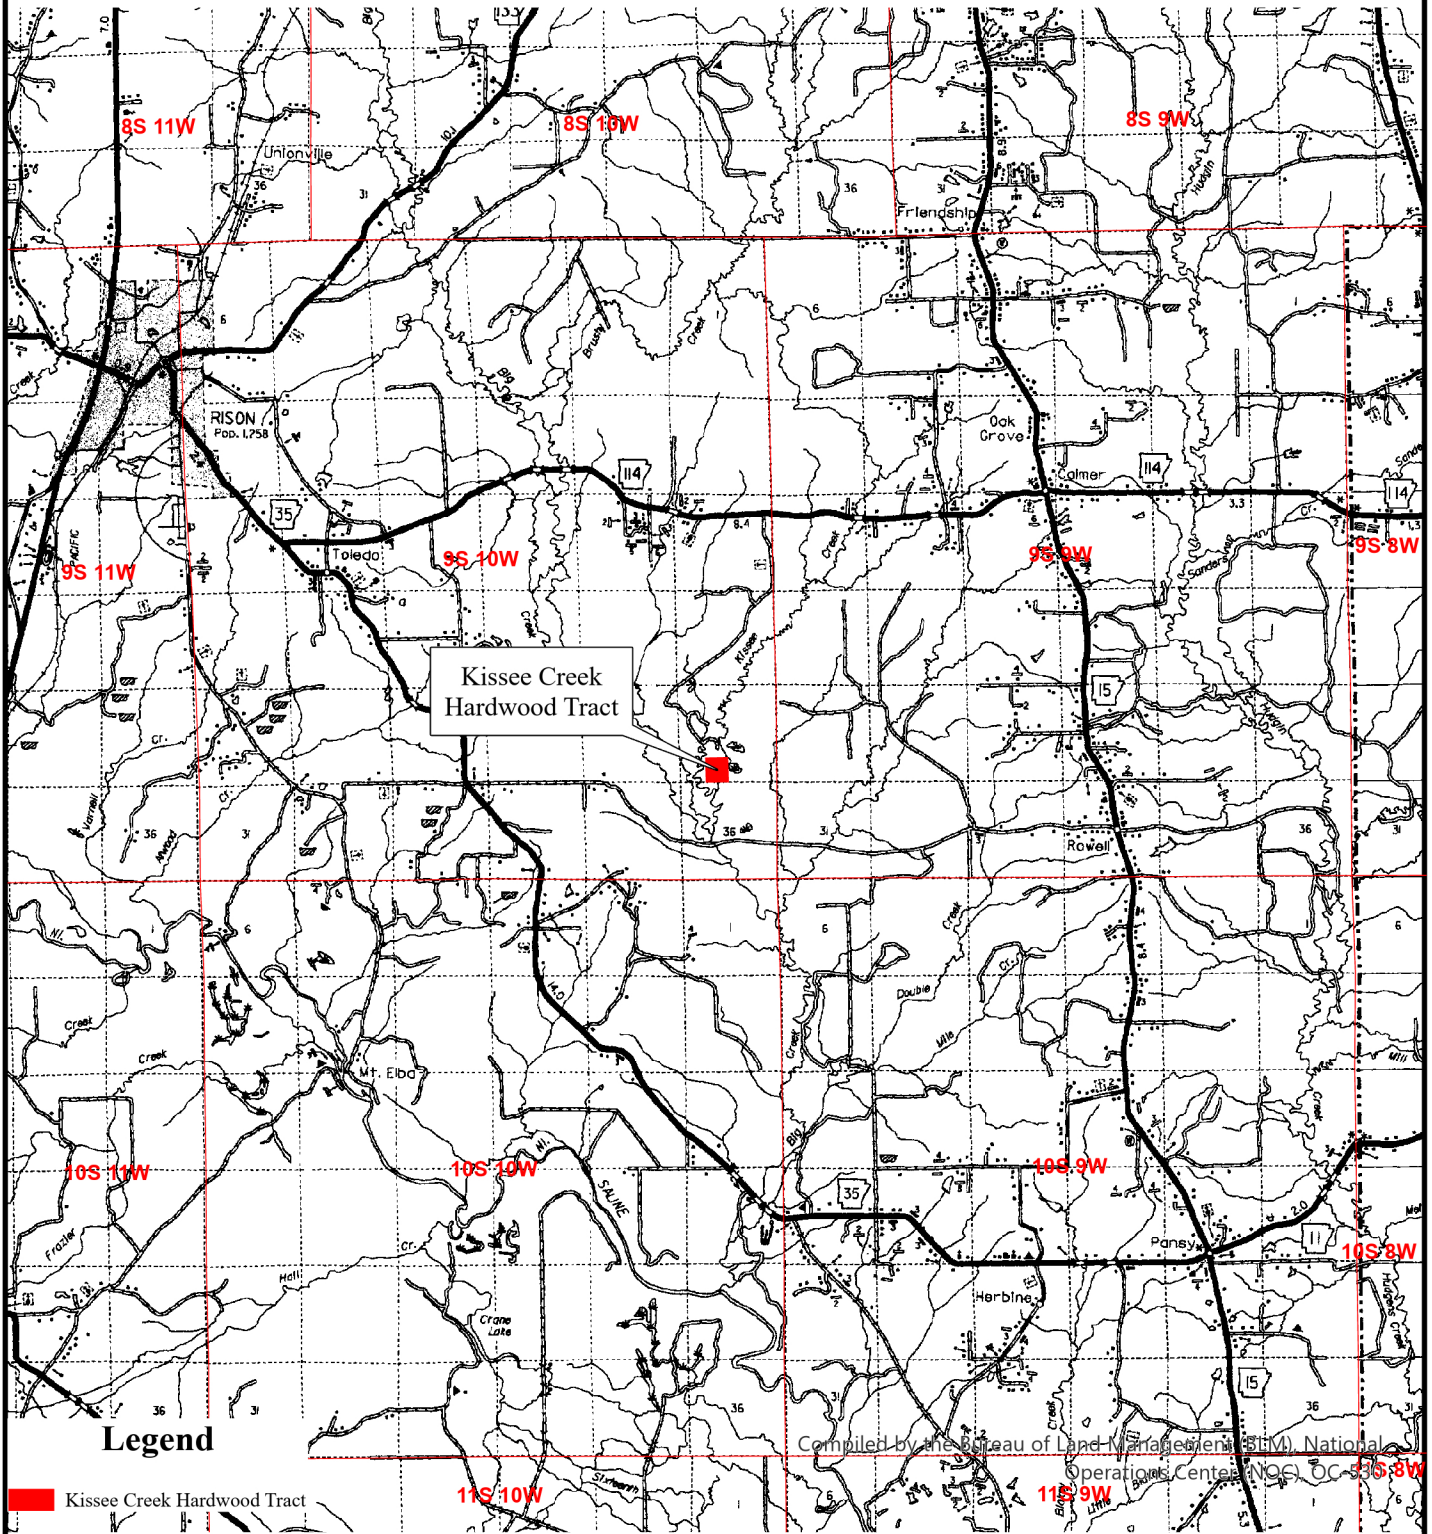

LAND FOR SALE
 Kissee Creek Hardwood Tract - KFS #1760
 The Southeast ¼ of the Southwest ¼ of Section 25, Township 9 South, Range 10 West,
 Cleveland County, Arkansas, containing ±40 acres.

This map depicts the general situation of the property. Actual property lines may vary.

User: ddick
 Center: 92°5'28"W 33°53'46"N
 Coord. System: NAD 1983 UTM Zone 15N

Compiled by the Bureau of Land Management (BLM), National Operations Center, NOC OC-535-8W