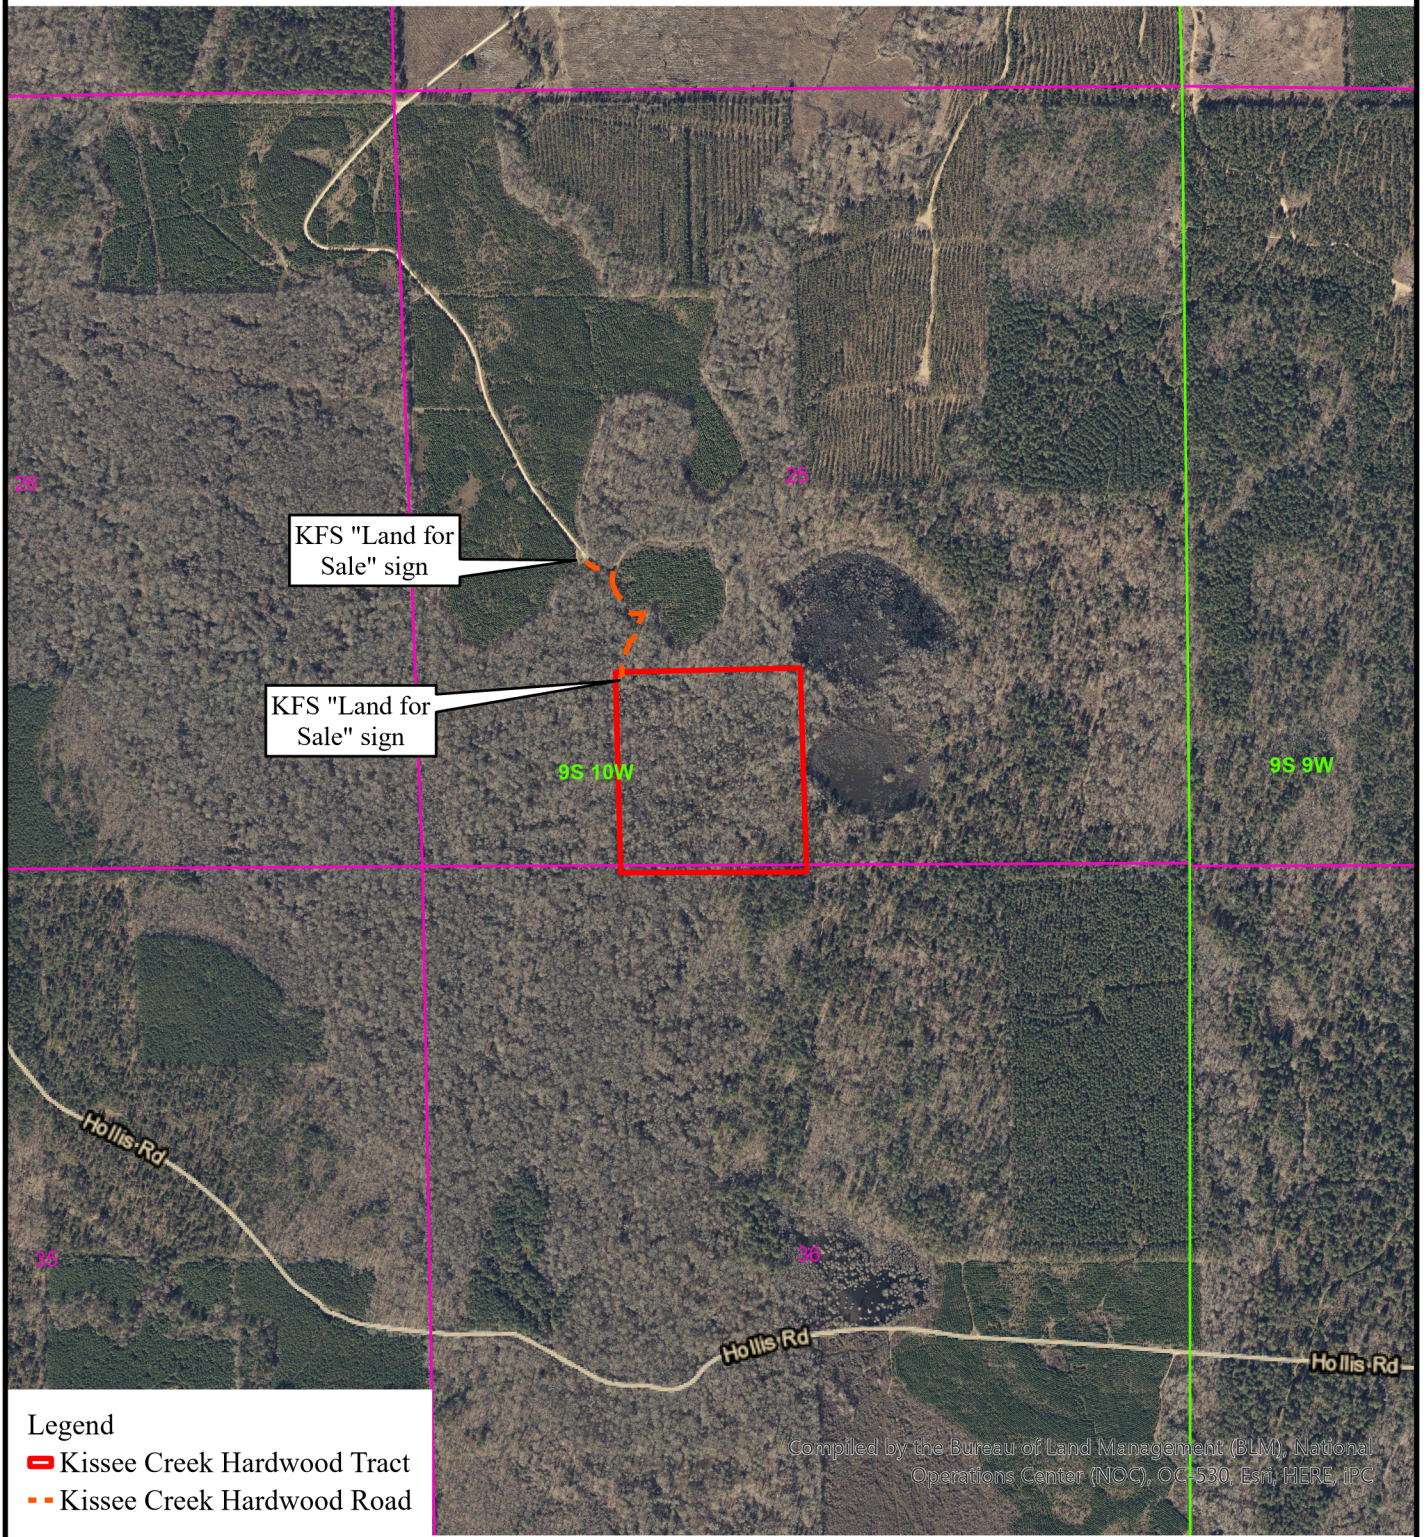

LAND FOR SALE
Kissee Creek Hardwood Tract - KFS #1760
 The Southeast ¼ of the Southwest ¼ of Section 25, Township 9 South, Range 10 West,
 Cleveland County, Arkansas, containing ±40 acres.

Legend

- ▭ Kissee Creek Hardwood Tract
- - - Kissee Creek Hardwood Road

Compiled by the Bureau of Land Management (BLM), National Operations Center (NOC), OC-530, Esri, HERE, iPC

This map depicts the general situation of the property. Actual property lines may vary.

User: ddick
 Center: 92°5'28"W 33°53'46"N
 Coord. System: NAD 1983 UTM Zone 15N