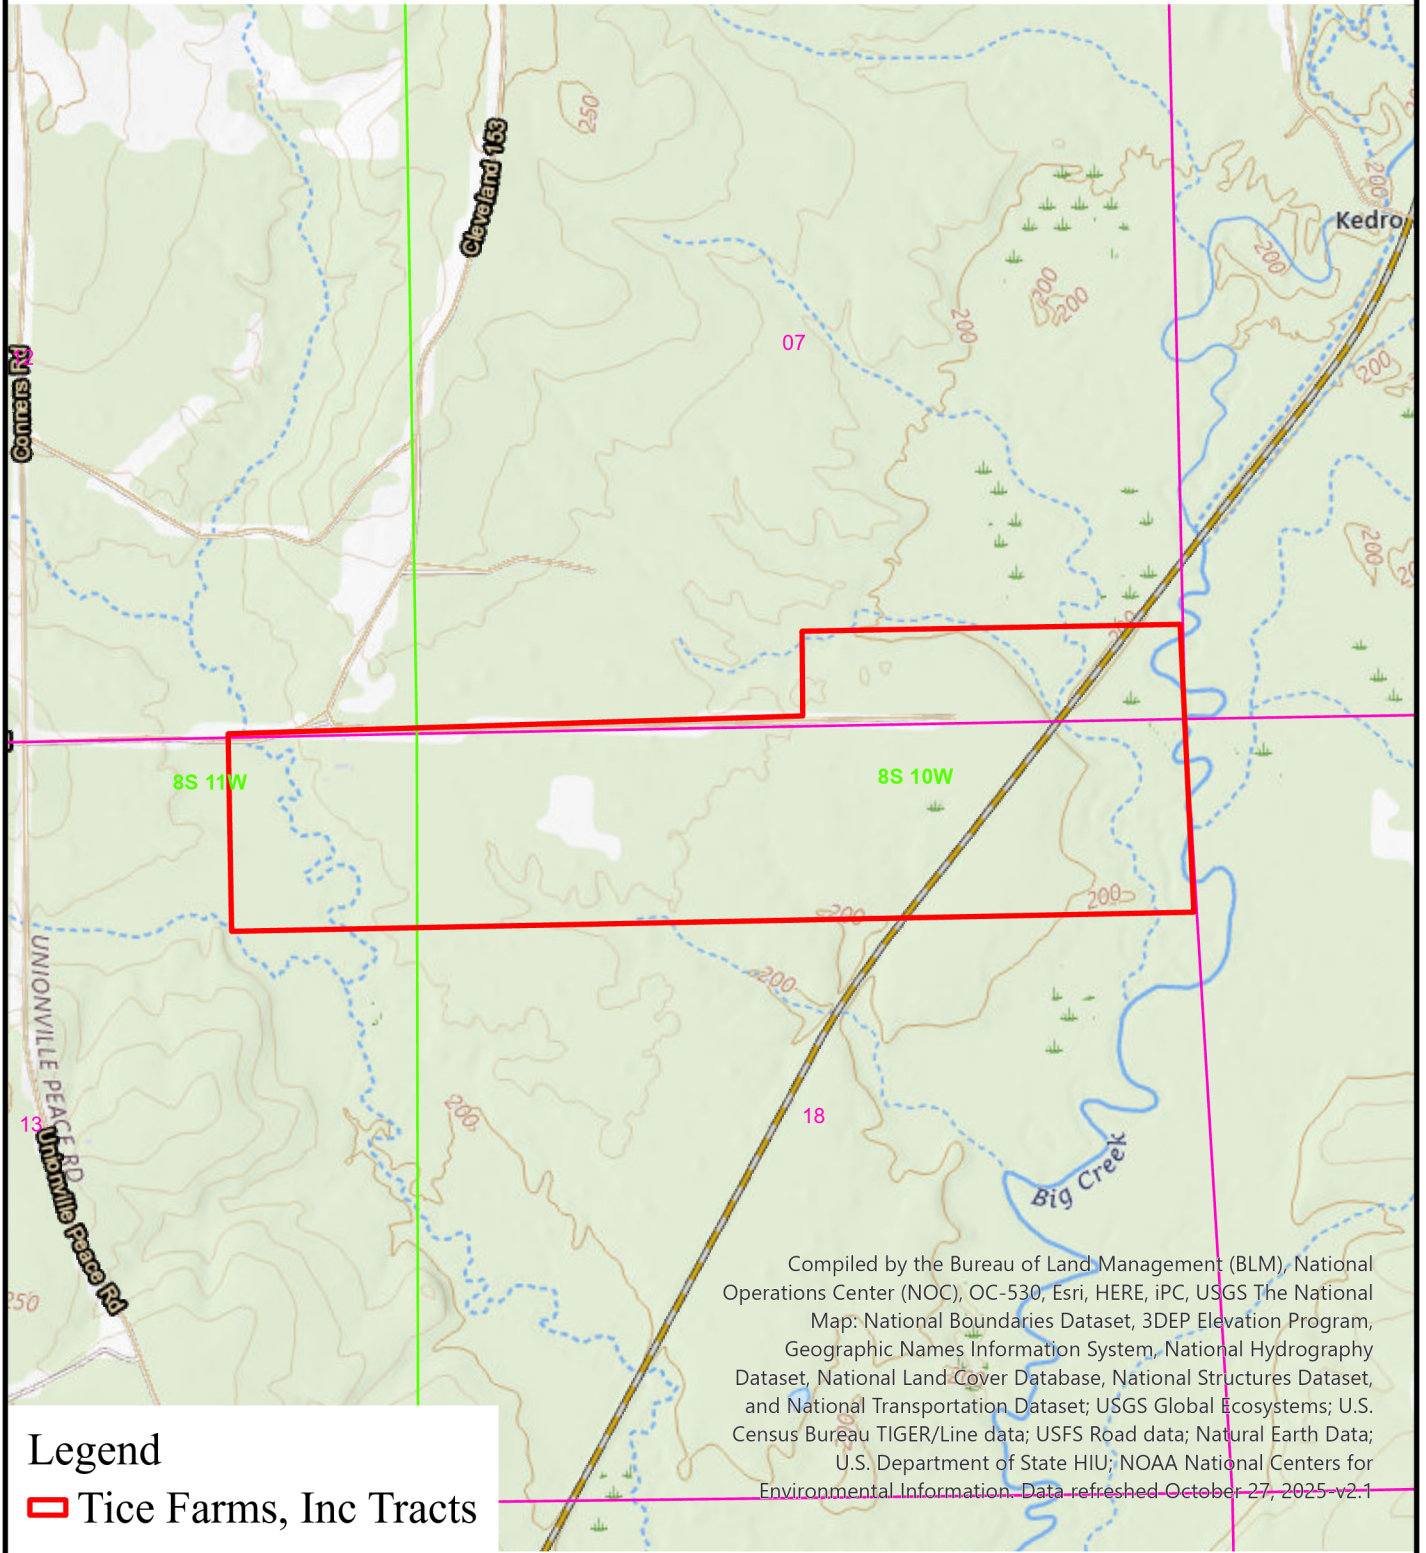

LAND FOR SALE

Kedron Tract - KFS #1744

The South 1/2 of the South 1/2 of the Southeast 1/4 of Section 7, the Northeast 1/4 of the Northeast 1/4 of Section 13, and the North 1/2 of the North 1/2 of Section 18, Township 8 South, Range 10 West, Cleveland County, Arkansas, containing ±242.93 acres

Compiled by the Bureau of Land Management (BLM), National Operations Center (NOC), OC-530, Esri, HERE, iPC, USGS The National Map: National Boundaries Dataset, 3DEP Elevation Program, Geographic Names Information System, National Hydrography Dataset, National Land Cover Database, National Structures Dataset, and National Transportation Dataset; USGS Global Ecosystems; U.S. Census Bureau TIGER/Line data; USFS Road data; Natural Earth Data; U.S. Department of State HIU; NOAA National Centers for Environmental Information. Data refreshed October 27, 2025-v2.1

Legend

 Tice Farms, Inc Tracts

This map depicts the general situation of the property. Actual property lines may vary.

User: ddick
Center: 92°9'24"W 34°2'2"N
Coord. System: NAD 1983 UTM Zone 15N