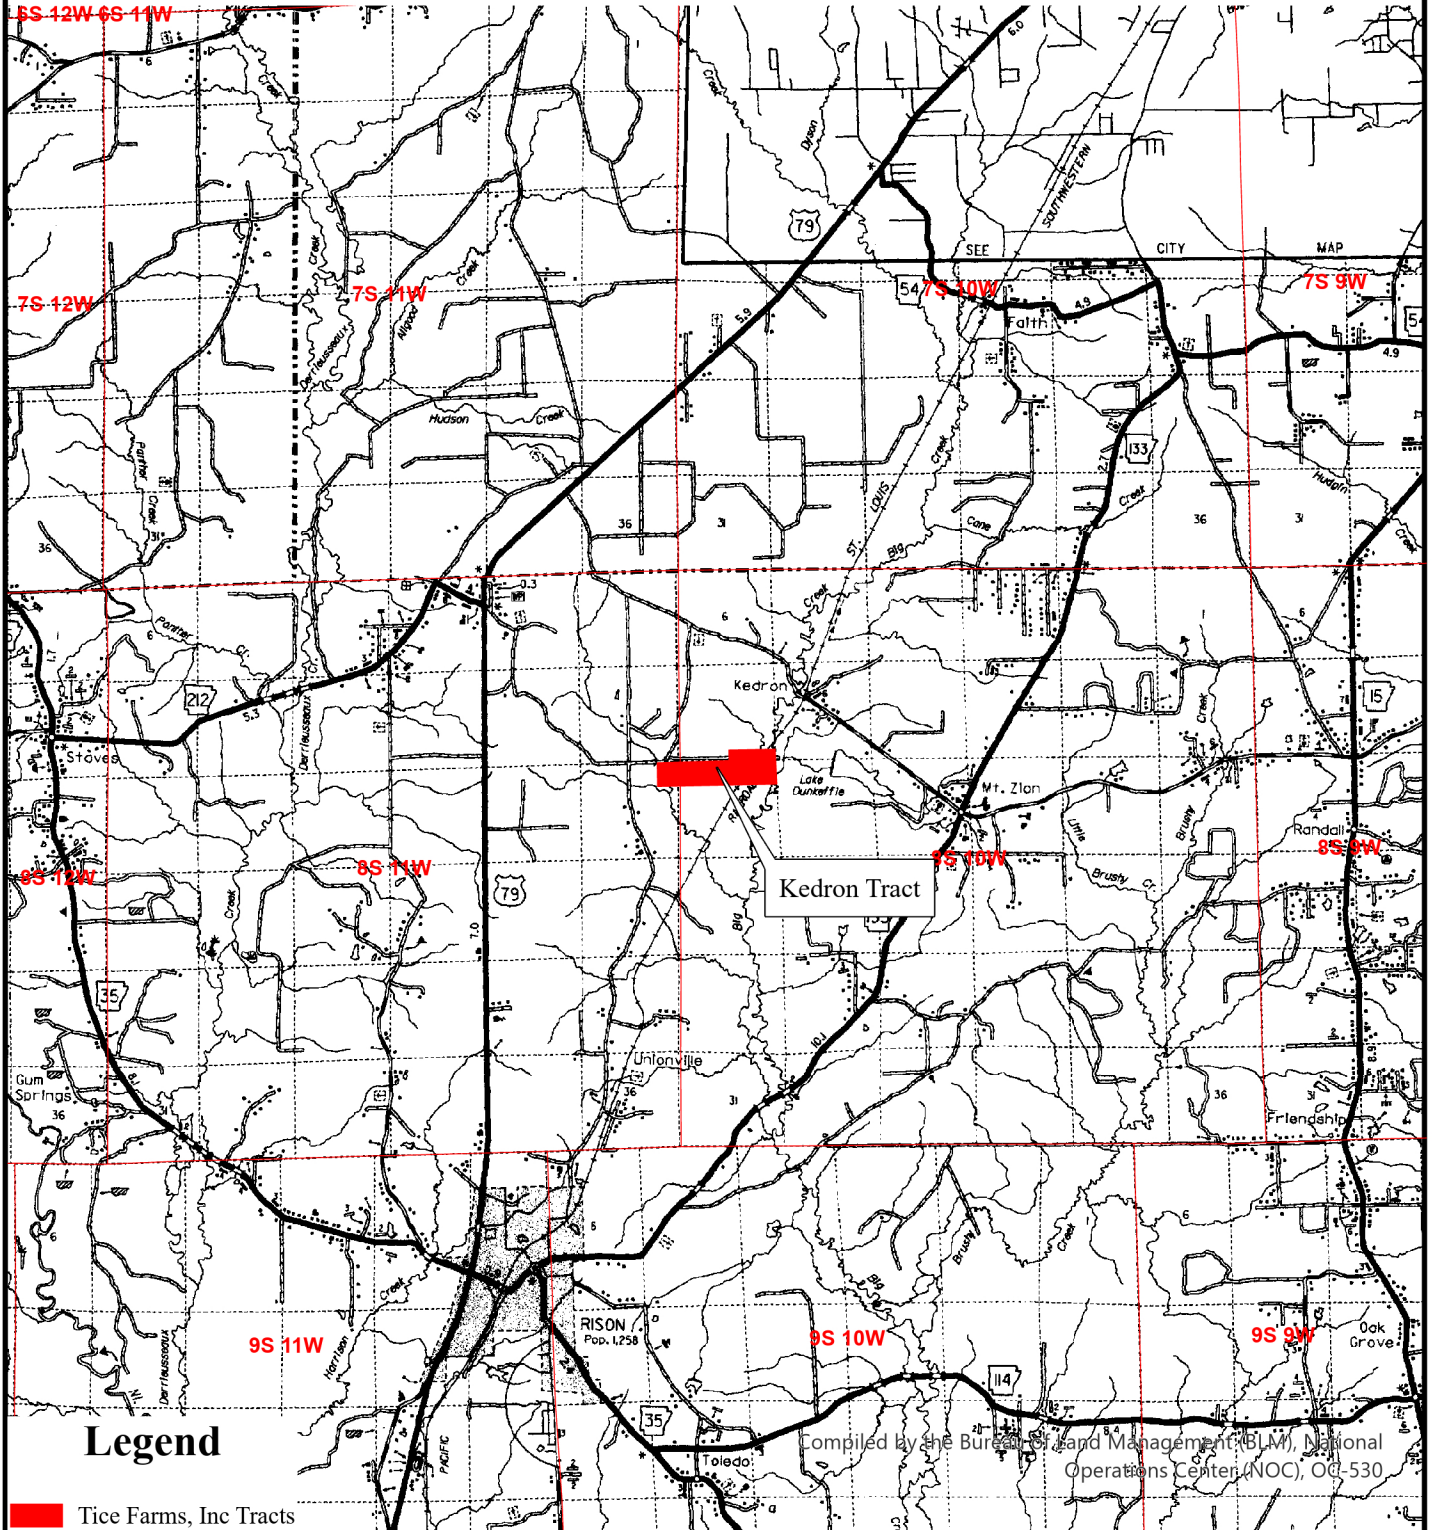

LAND FOR SALE
Kedron Tract - KFS #1744

The South 1/2 of the South 1/2 of the Southeast 1/4 of Section 7, the Northeast 1/4 of the Northeast 1/4 of Section 13, and the North 1/2 of the North 1/2 of Section 18, Township 8 South, Range 10 West, Cleveland County, Arkansas, containing ±242.93 acres

Legend

 Tice Farms, Inc Tracts

This map depicts the general situation of the property. Actual property lines may vary.

User: ddick
Center: 92°9'24"W 34°2'2"N
Coord. System: NAD 1983 UTM Zone 15N