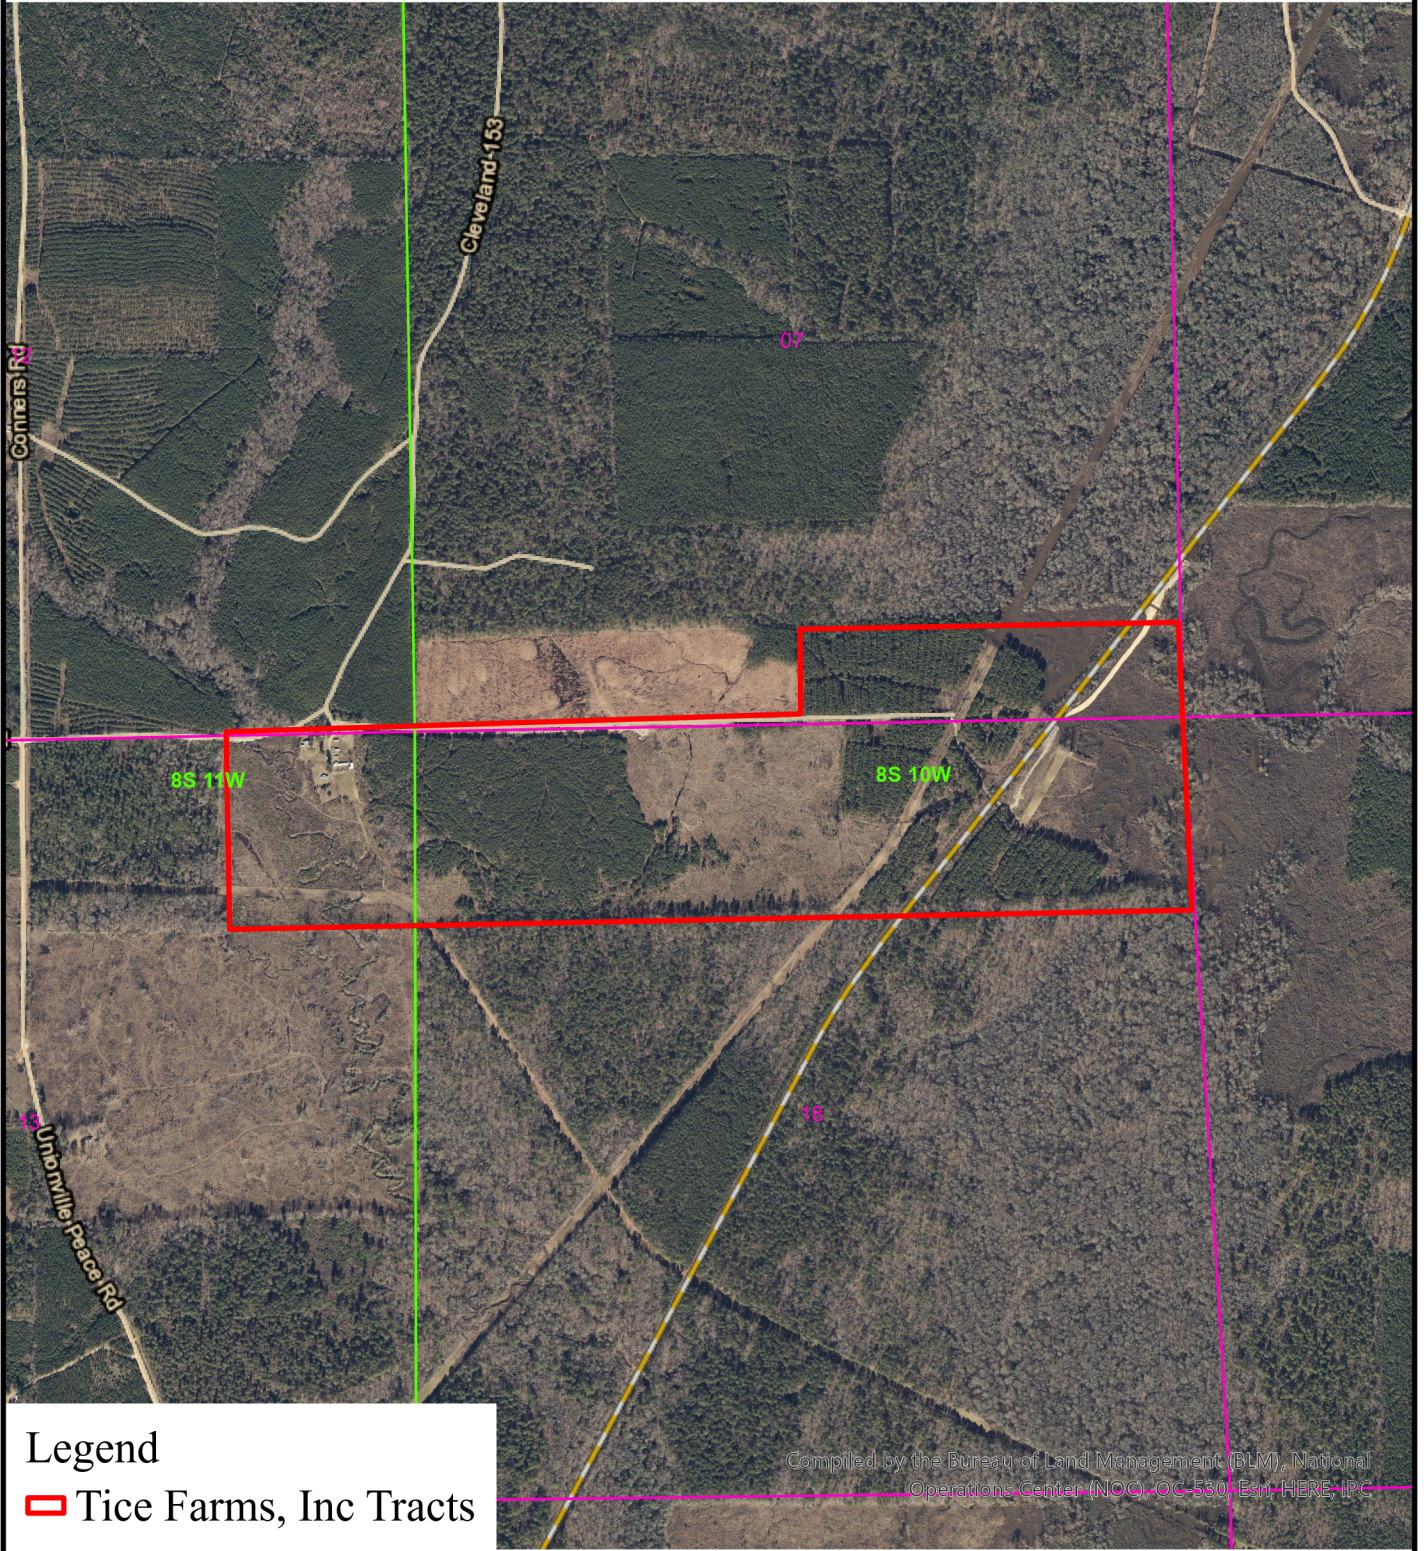

LAND FOR SALE

Kedron Tract - KFS #1744

The South ½ of the South ½ of the Southeast ¼ of Section 7, the Northeast ¼ of the Northeast ¼ of Section 13, and the North ½ of the North ½ of Section 18, Township 8 South, Range 10 West, Cleveland County, Arkansas, containing ±242.93 acres

Legend

 Tice Farms, Inc Tracts

This map depicts the general situation of the property. Actual property lines may vary.

User: ddick  
Center: 92°9'24"W 34°2'2"N  
Coord. System: NAD 1983 UTM Zone 15N