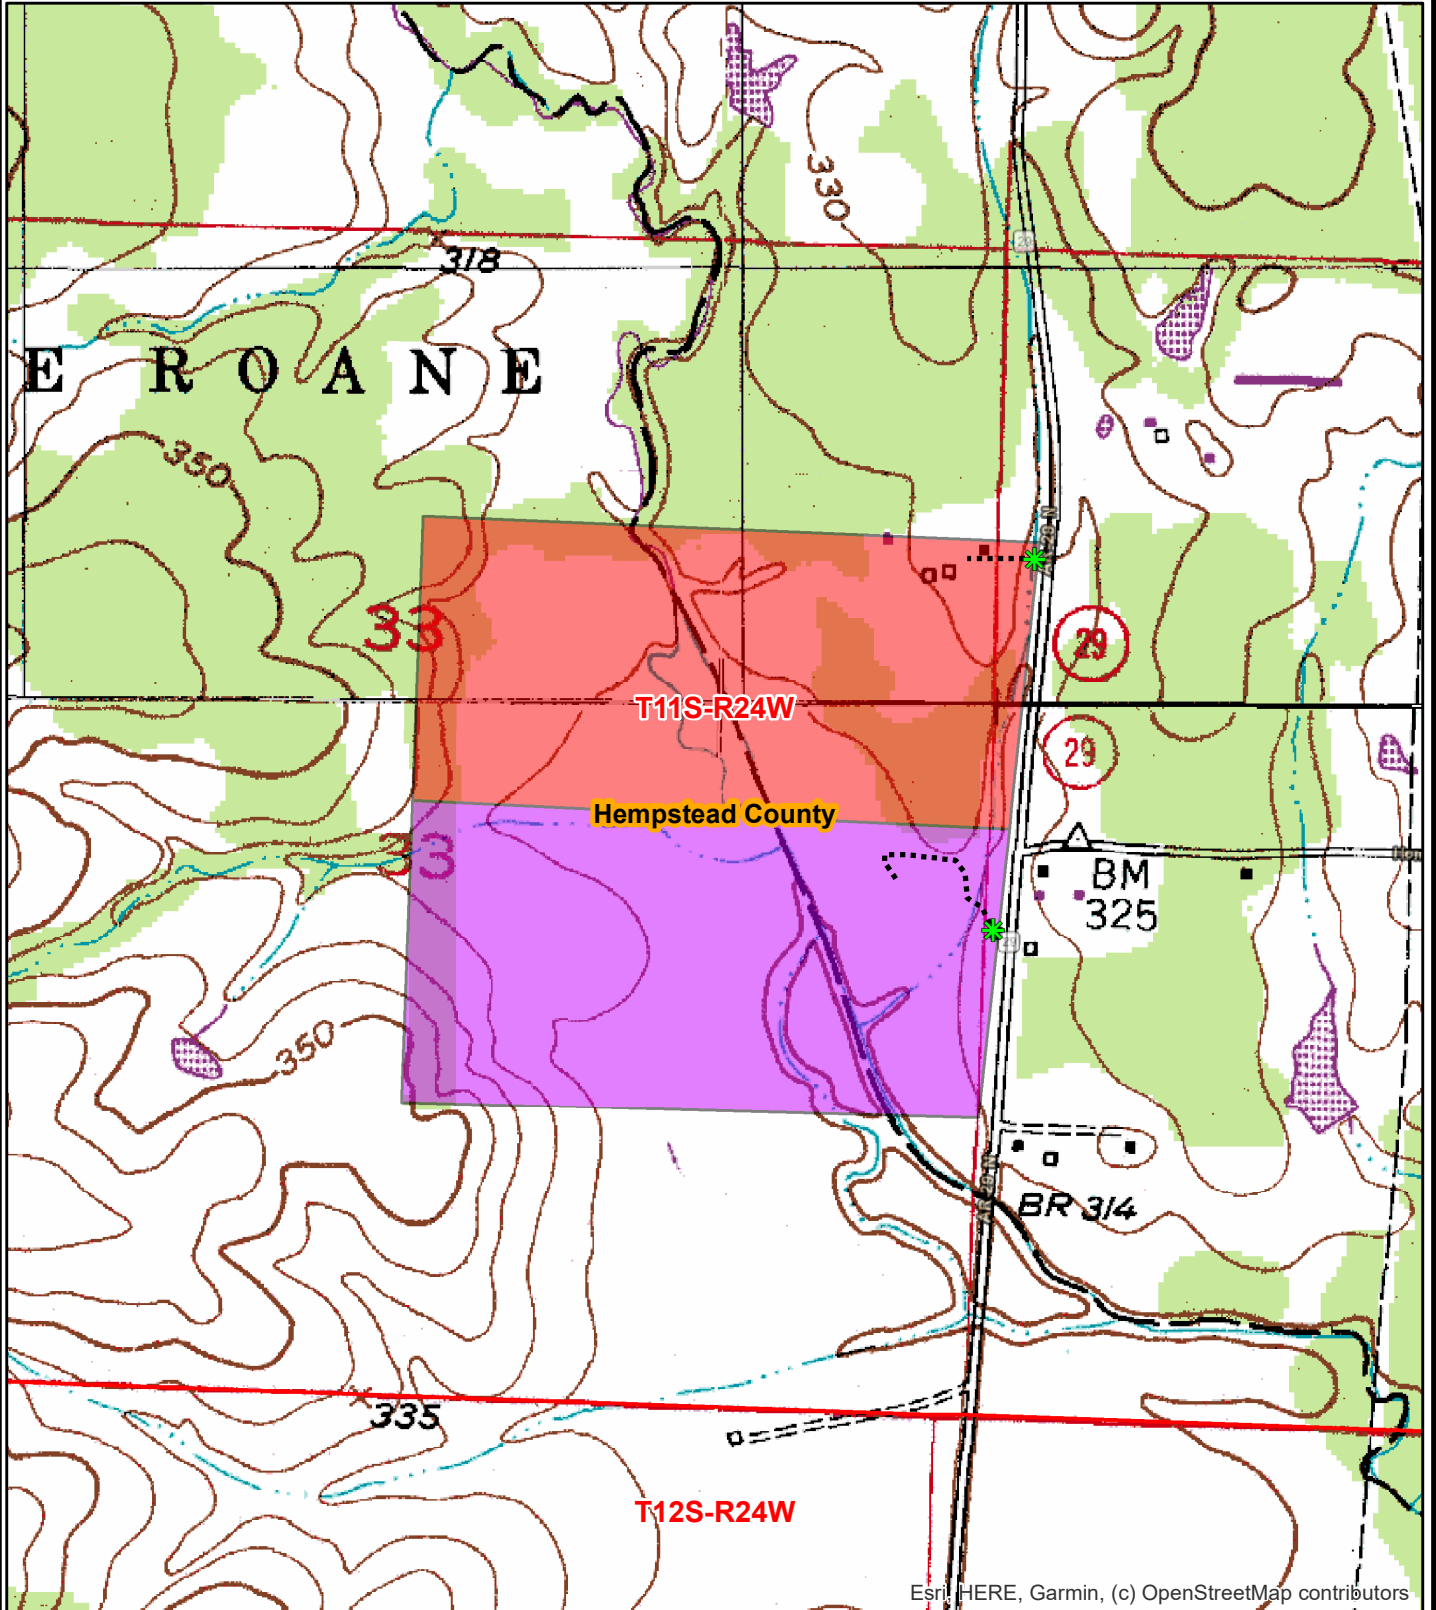

NOTICE OF LAND SALES

"Highway 29 North Tract" - Listing #5138
S½ of NE¼, Sec. 33 & Pt. W½ of SW¼ of NW¼, Sec. 34,
T11S, R24W, Hempstead County, Arkansas

"Highway 29 South Tract" - Listing #5141
N½ of SE¼, Sec. 33, T11S, R24W,
Hempstead County, Arkansas

Esri, HERE, Garmin, (c) OpenStreetMap contributors

Drawn By: BJC