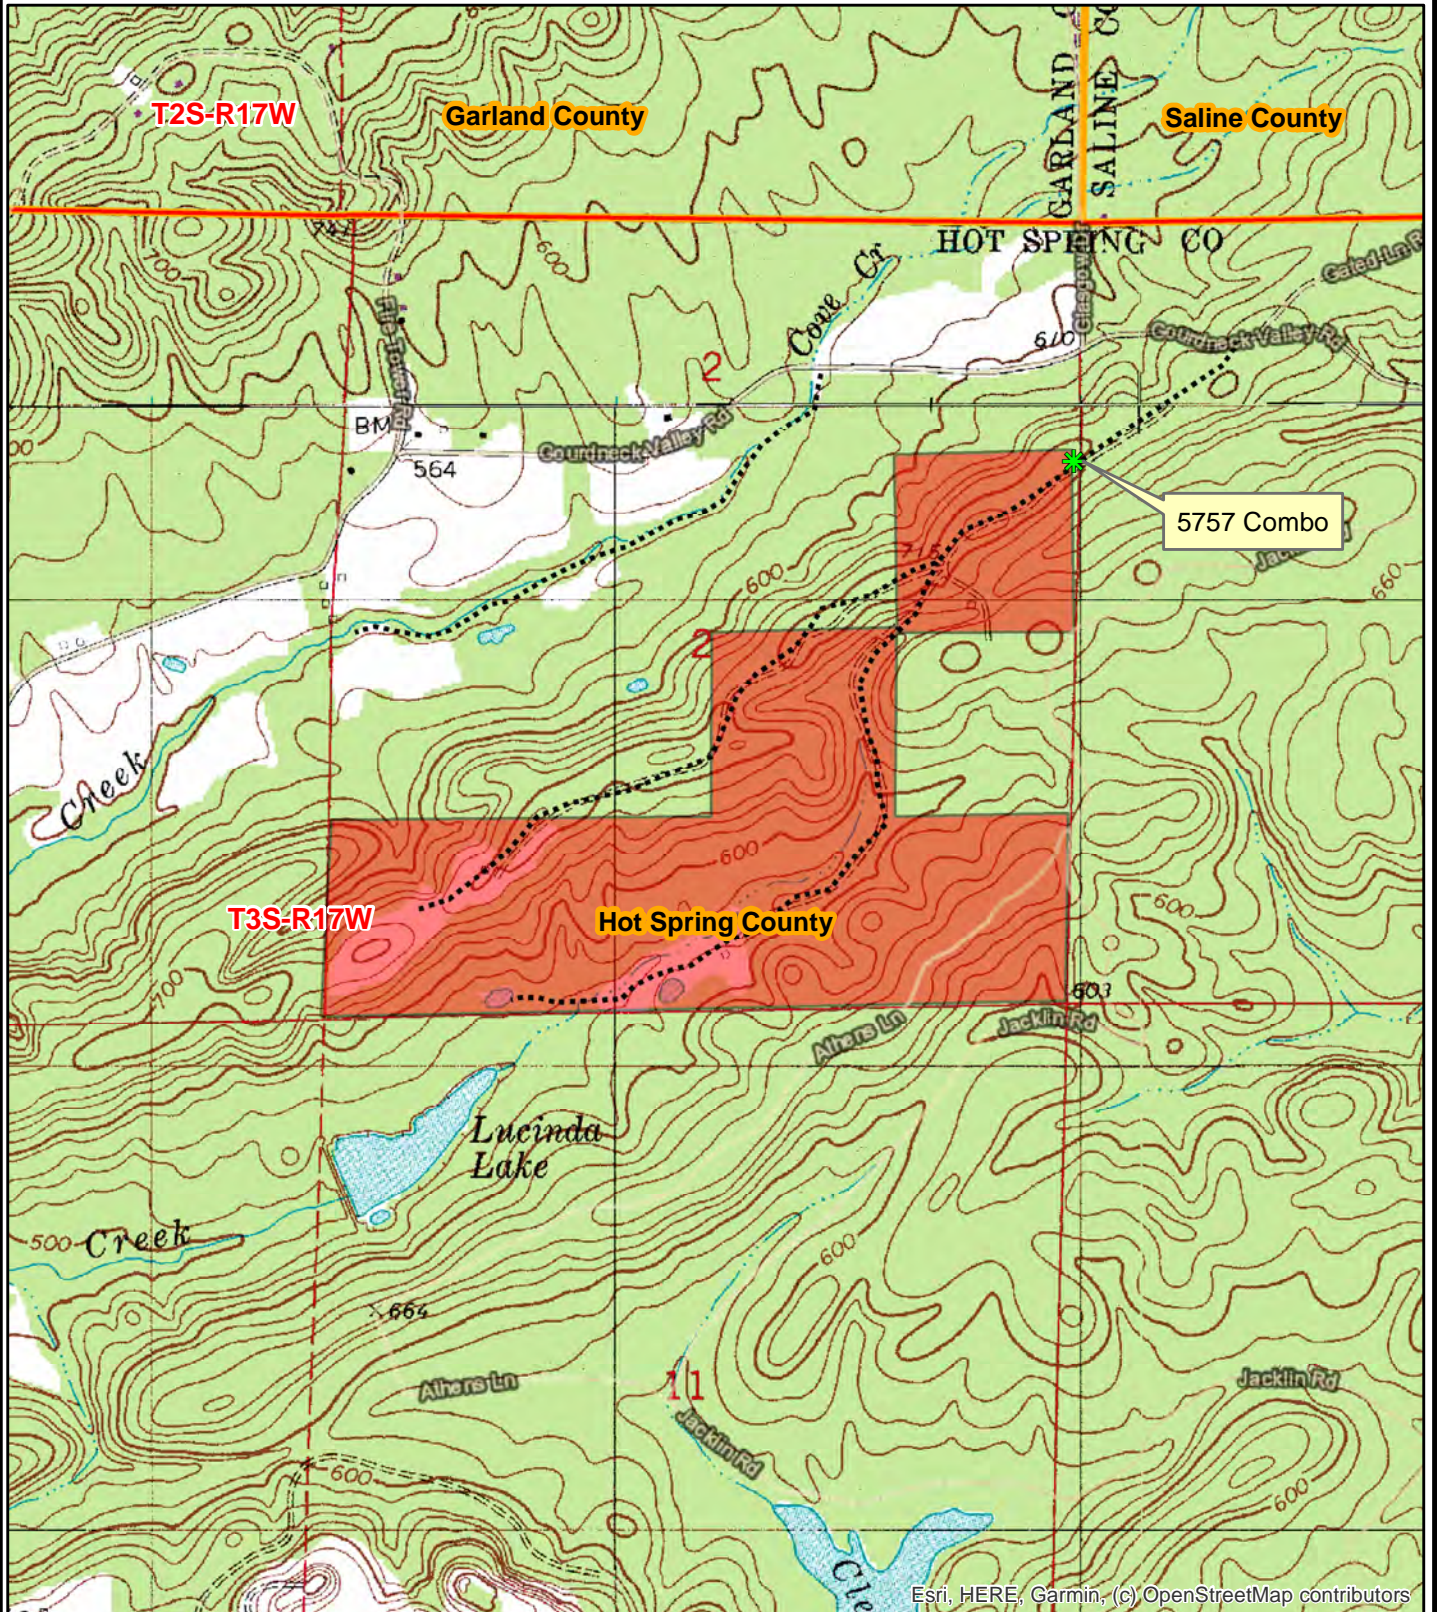

NOTICE OF LAND SALE - Listing #5204
"Gourdneck Valley Road"
S½ of S½, NW¼ of SE¼ & SE¼ of NE¼, Sec. 2, T3S, R17W,
Hot Spring County, Arkansas

Esri, HERE, Garmin, (c) OpenStreetMap contributors

Drawn By: BJC