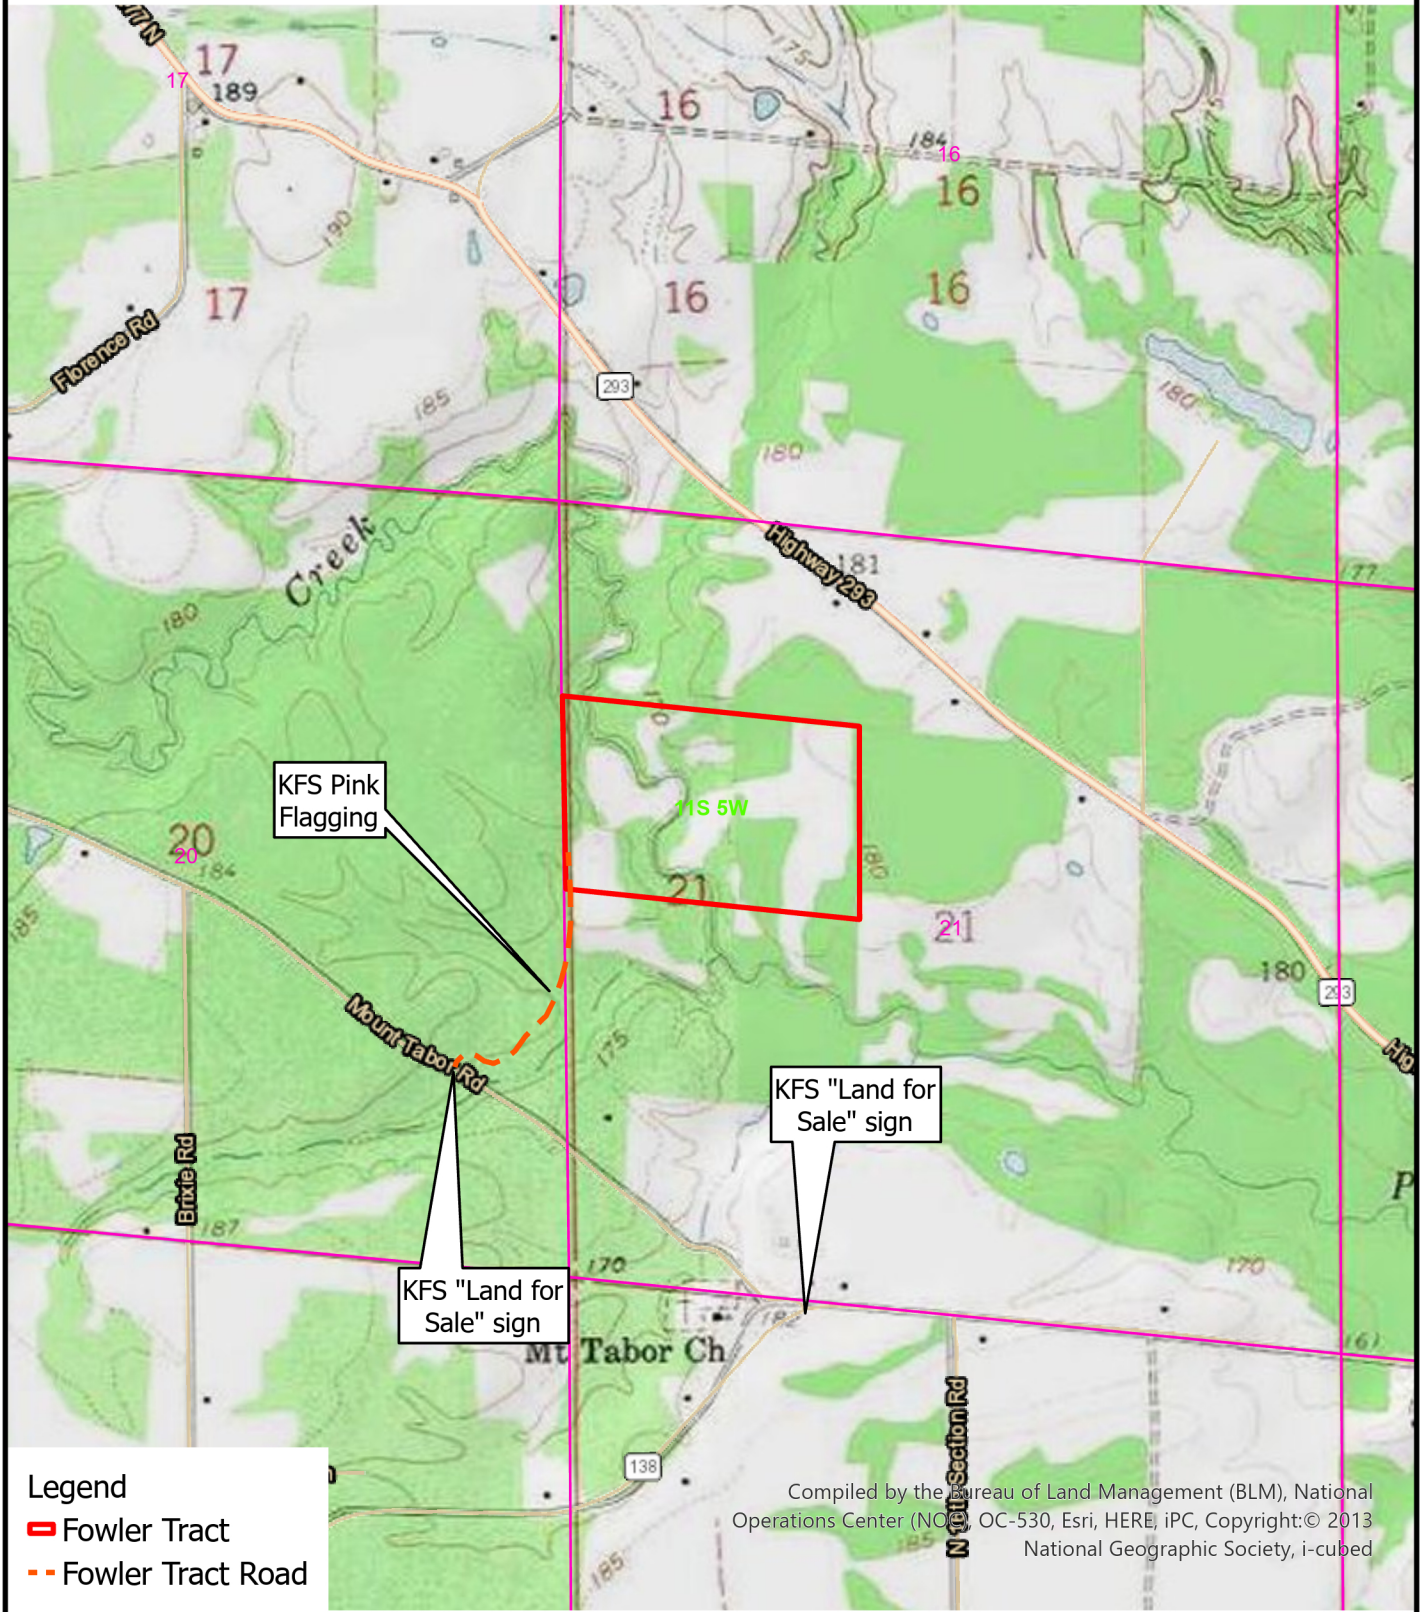

LAND FOR SALE
 Fowler Tract - KFS #1743
 SW ¼ of the NW ¼ and W ½ of the SE ¼ of the NW ¼ Section 21, Township 11 South, Range 5 West,
 Drew County, Arkansas, containing +/- 60 acres

Legend
▬ Fowler Tract
- - - Fowler Tract Road

Compiled by the Bureau of Land Management (BLM), National Operations Center (NOOC), OC-530, Esri, HERE, iPC, Copyright: © 2013 National Geographic Society, i-cubed

This map depicts the general situation of the property. Actual property lines may vary.

User: ddick
 Center: 91°37'32"W 33°44'23"N
 Coord. System: NAD 1983 UTM Zone 15N