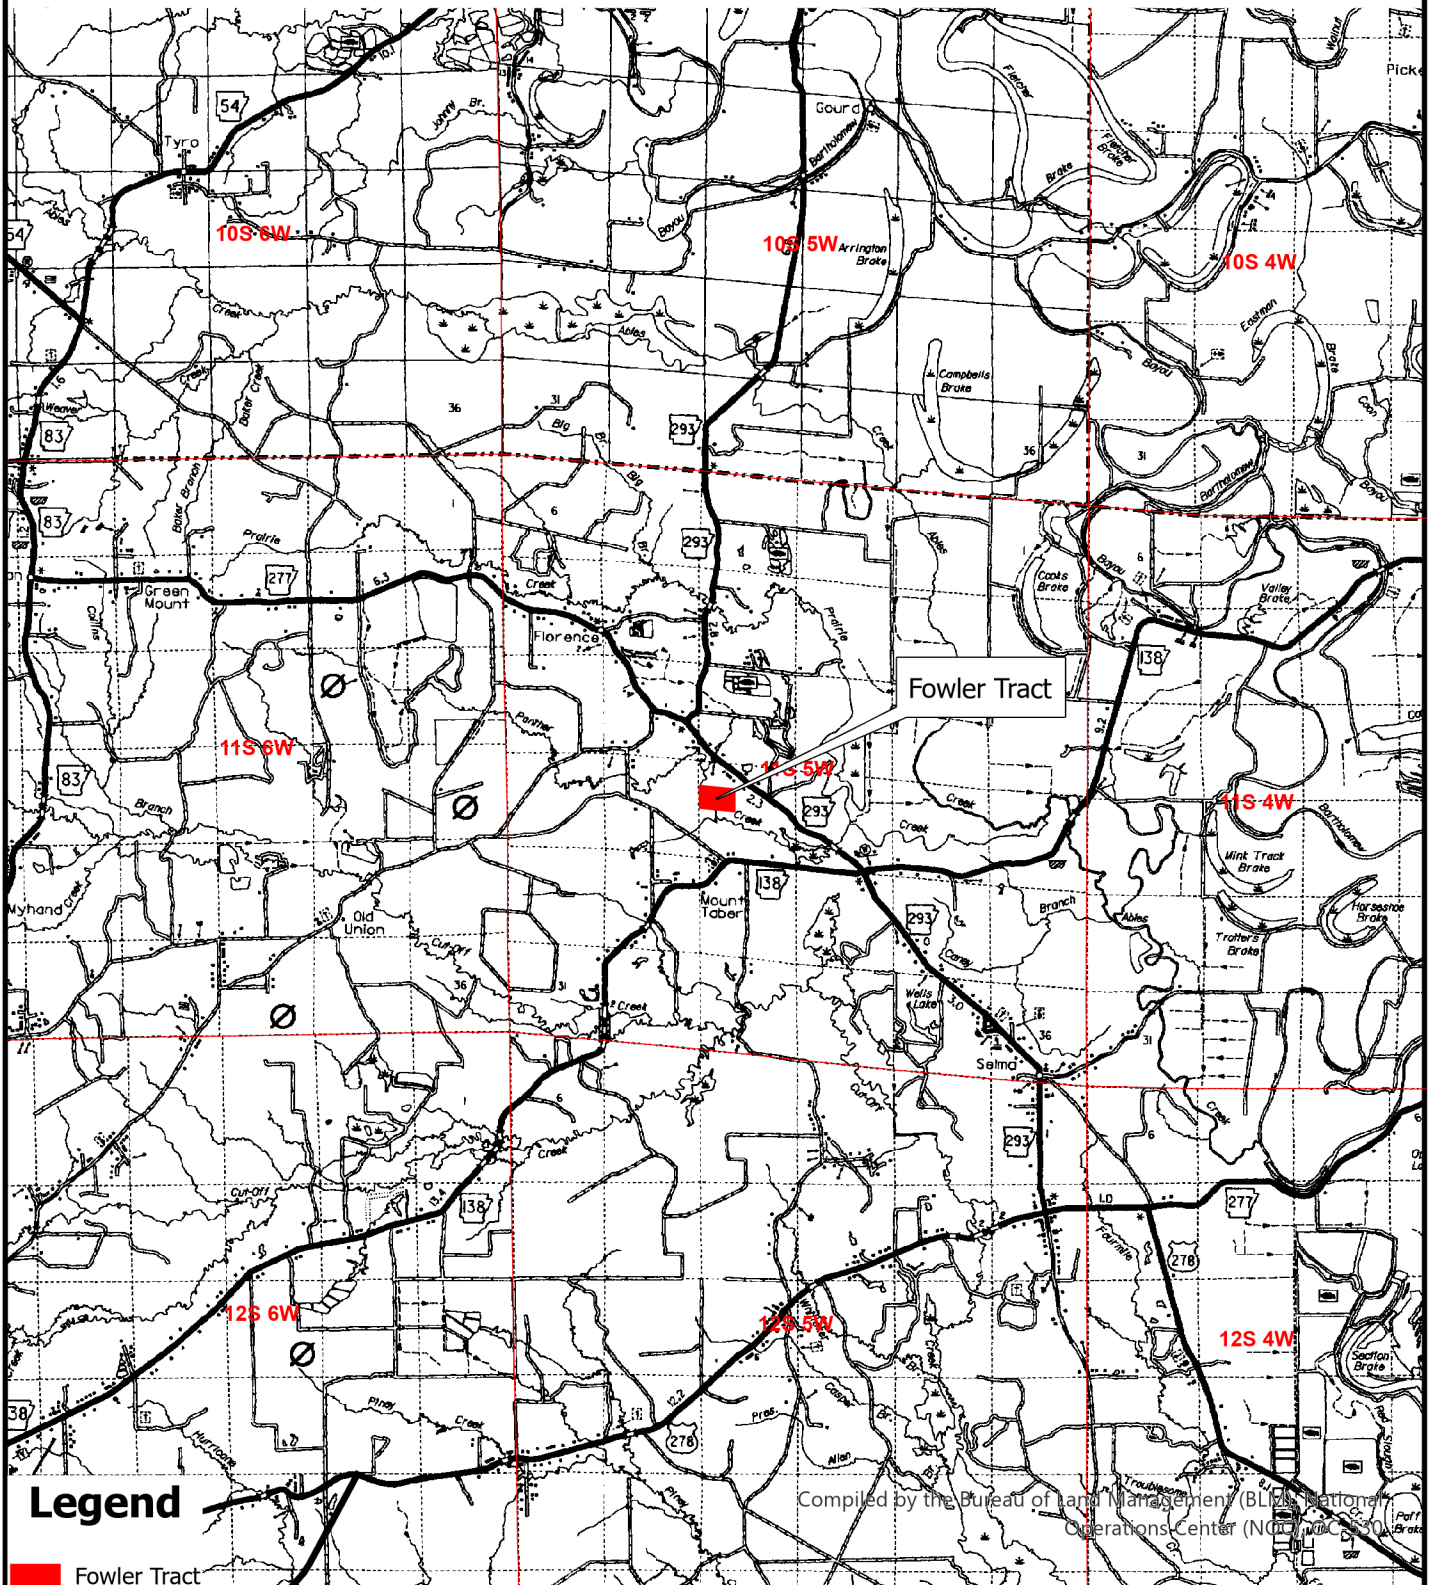

LAND FOR SALE

Fowler Tract - KFS #1743

SW ¼ of the NW ¼ and W ½ of the SE ¼ of the NW ¼ Section 21, Township 11 South, Range 5 West, Drew County, Arkansas, containing +/- 60 acres

Legend

 Fowler Tract

This map depicts the general situation of the property. Actual property lines may vary.

User: ddick
Center: 91°37'32"W 33°44'23"N
Coord. System: NAD 1983 UTM Zone 15N

Compiled by the Bureau of Land Management (BLM) National Operations Center (NOC) 5500