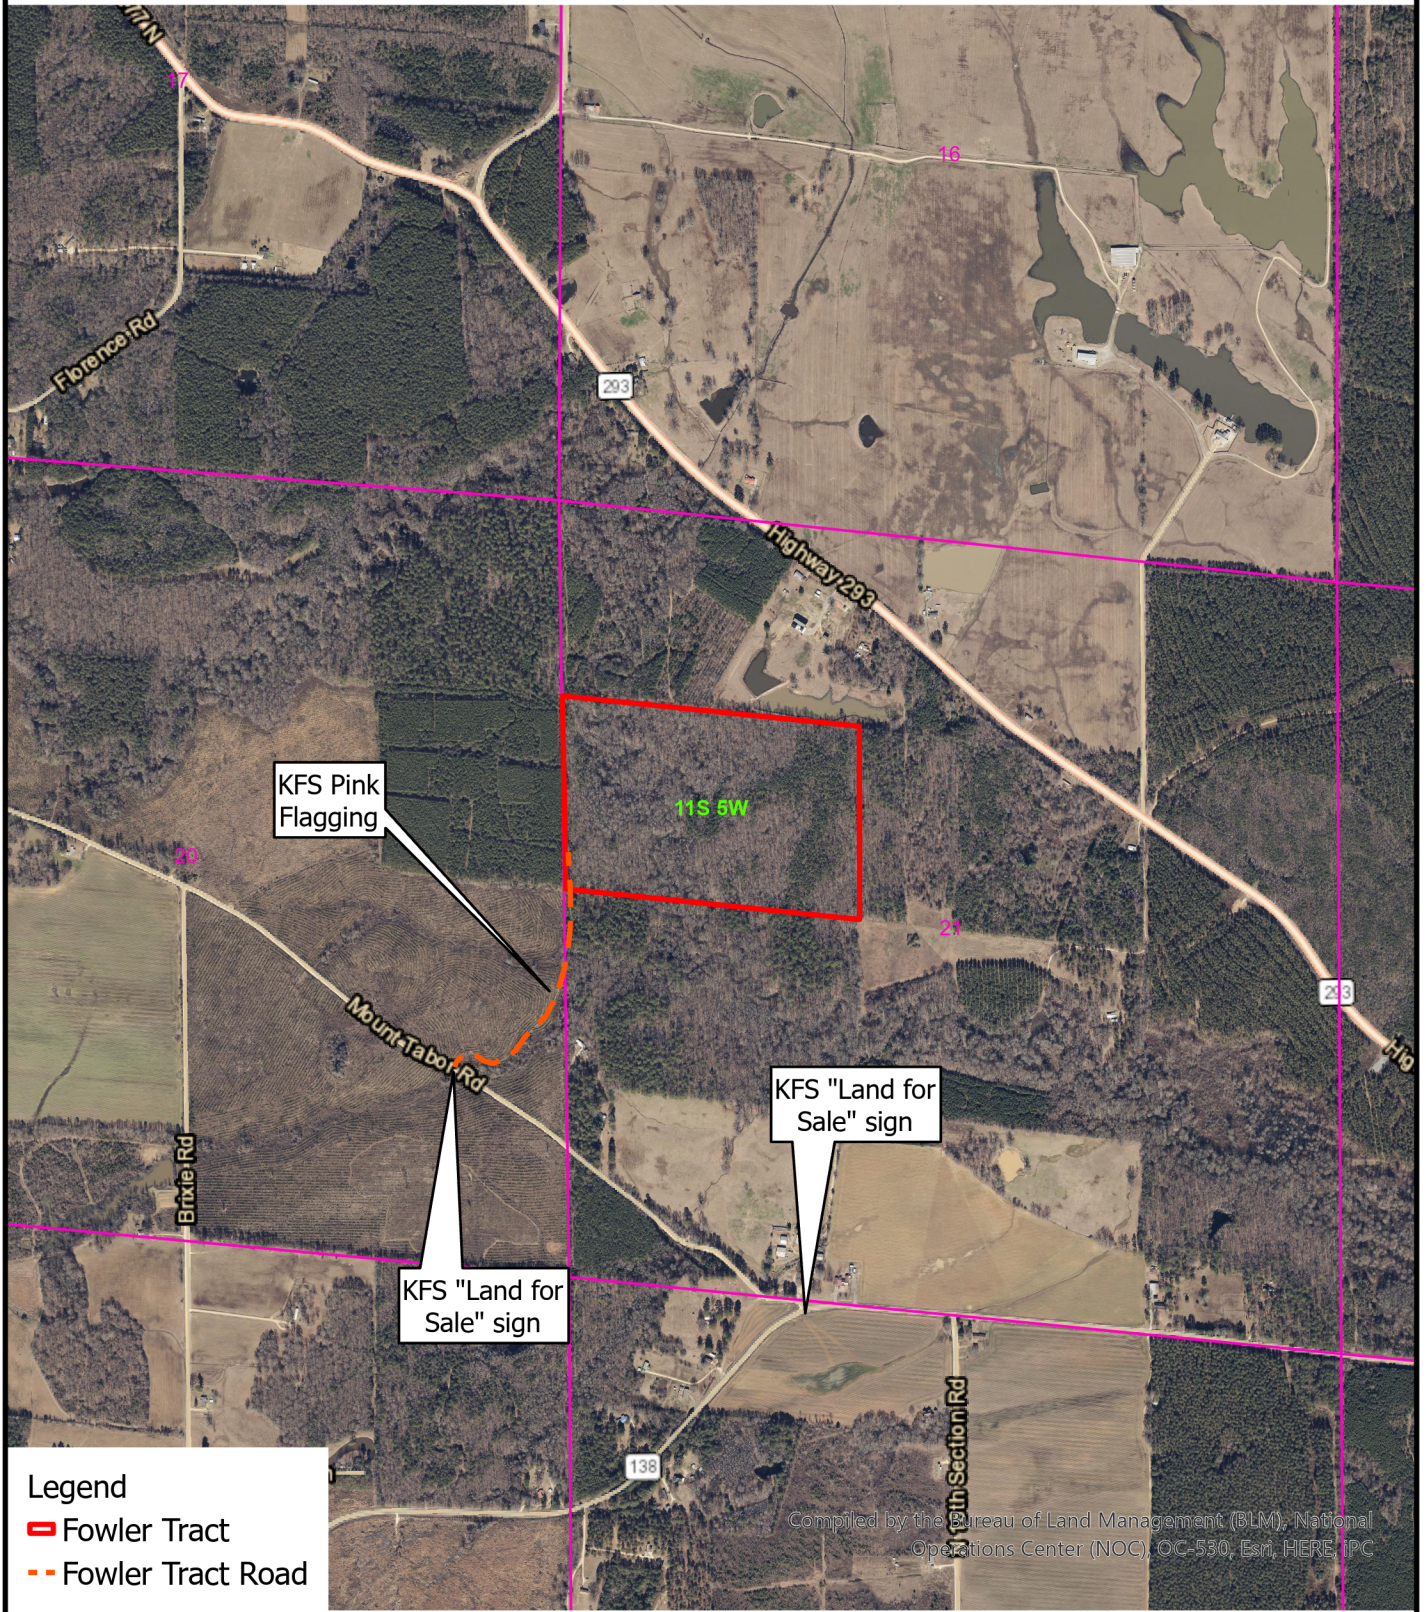

LAND FOR SALE
 Fowler Tract - KFS #1743
 SW ¼ of the NW ¼ and W ½ of the SE ¼ of the NW ¼ Section 21, Township 11 South, Range 5 West,
 Drew County, Arkansas, containing +/- 60 acres

Compiled by the Bureau of Land Management (BLM), National Operations Center (NOC), OC-530, Esri, HERE, IFC

Legend
 [Red Box] Fowler Tract
 [Dashed Orange Line] Fowler Tract Road

This map depicts the general situation of the property. Actual property lines may vary.

User: ddick
 Center: 91°37'32"W 33°44'23"N
 Coord. System: NAD 1983 UTM Zone 15N