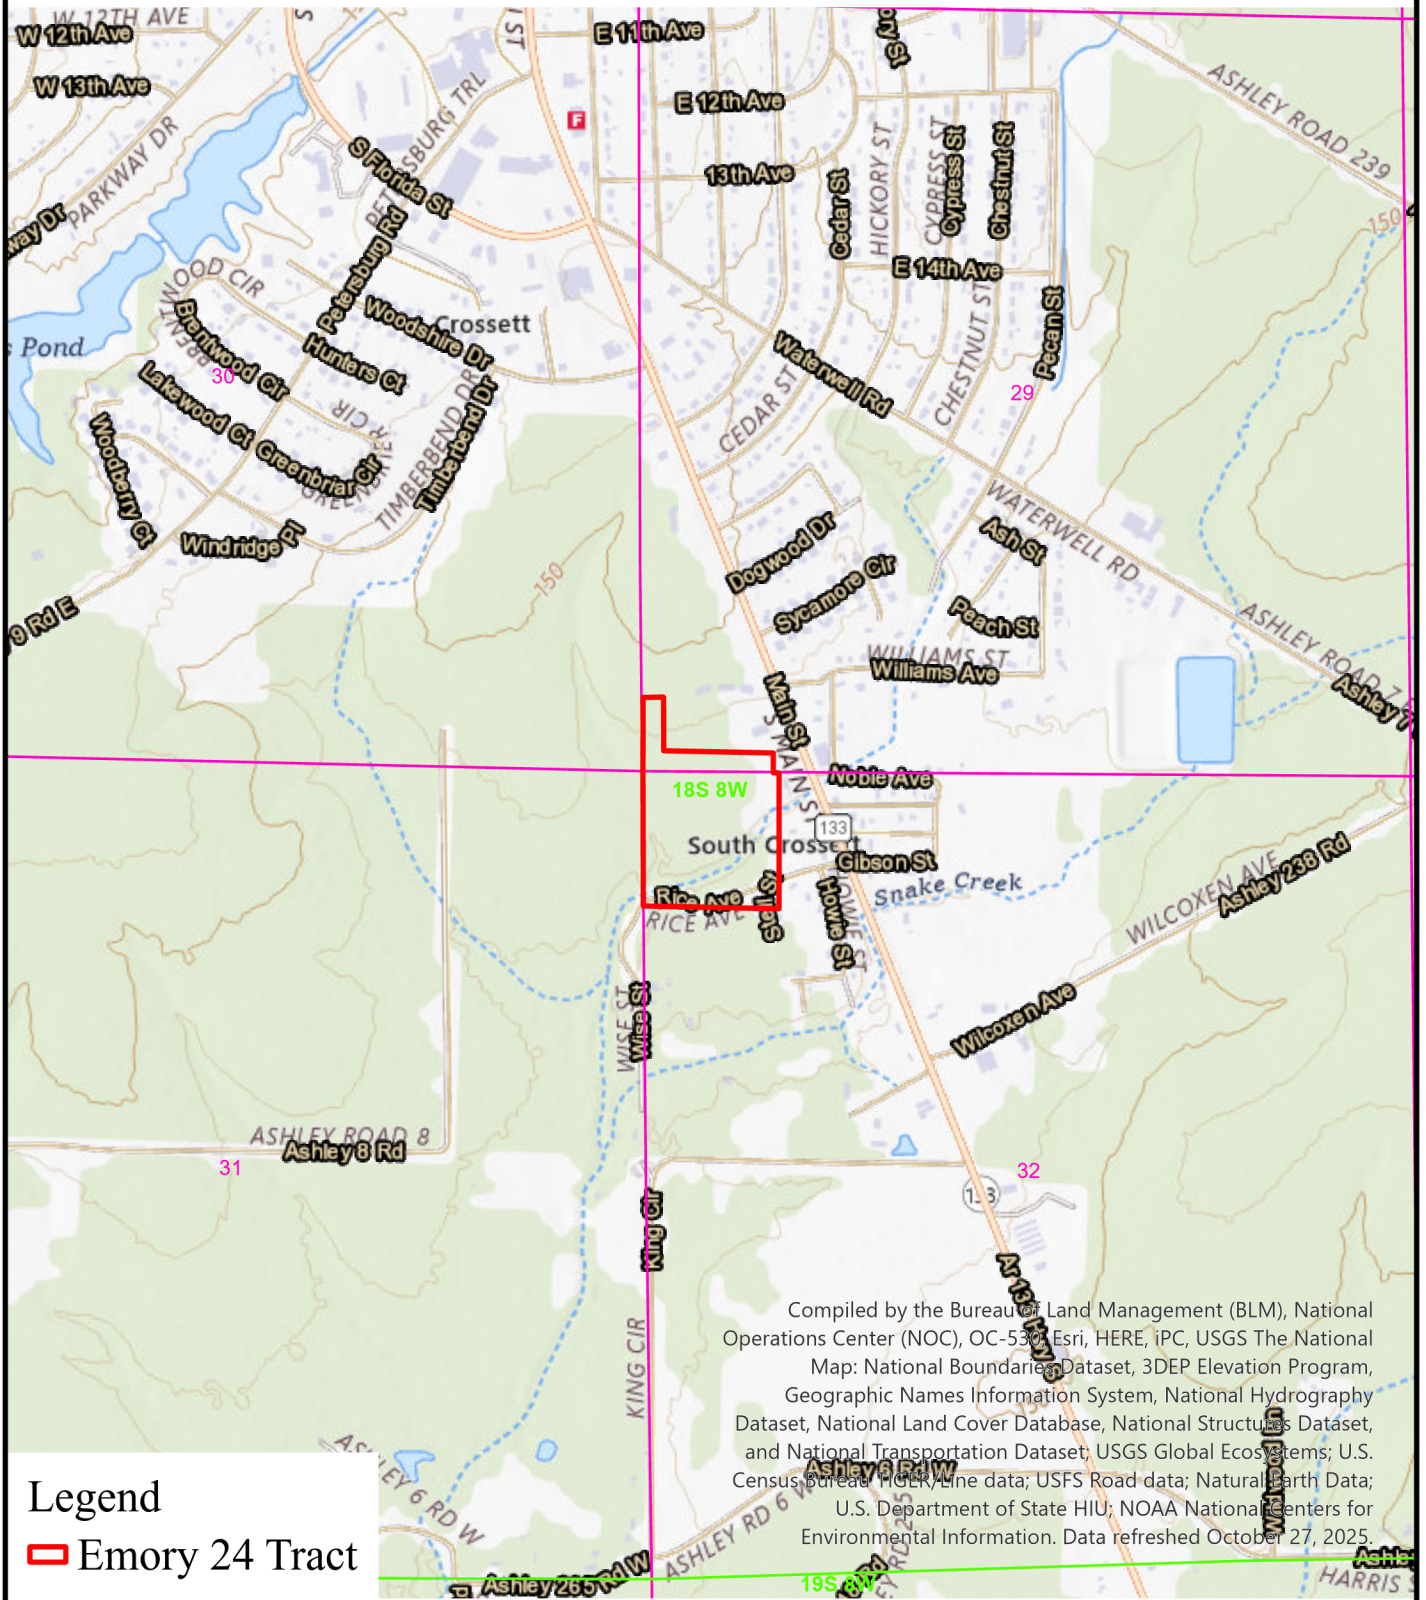

LAND FOR SALE

Emory 24 Tract - KFS #1672

Part of the Southwest ¼ of the Southwest ¼ of Section 29, and part of the Northwest ¼ of the Northwest ¼ of Section 32, both of Township 18 South, Range 8 West, Ashley County, Arkansas, containing +/- 24 acres

Compiled by the Bureau of Land Management (BLM), National Operations Center (NOC), OC-530, Esri, HERE, iPC, USGS The National Map: National Boundaries Dataset, 3DEP Elevation Program, Geographic Names Information System, National Hydrography Dataset, National Land Cover Database, National Structures Dataset, and National Transportation Dataset; USGS Global Ecosystems; U.S. Census Bureau; FICER Line data; USFS Road data; Natural Earth Data; U.S. Department of State HIU; NOAA National Centers for Environmental Information. Data refreshed October 27, 2025.

**Legend**  
 Emory 24 Tract

This map depicts the general situation of the property. Actual property lines may vary.

User: ddick  
 Center: 91°57'26"W 33°6'24"N  
 Coord. System: NAD 1983 UTM Zone 15N