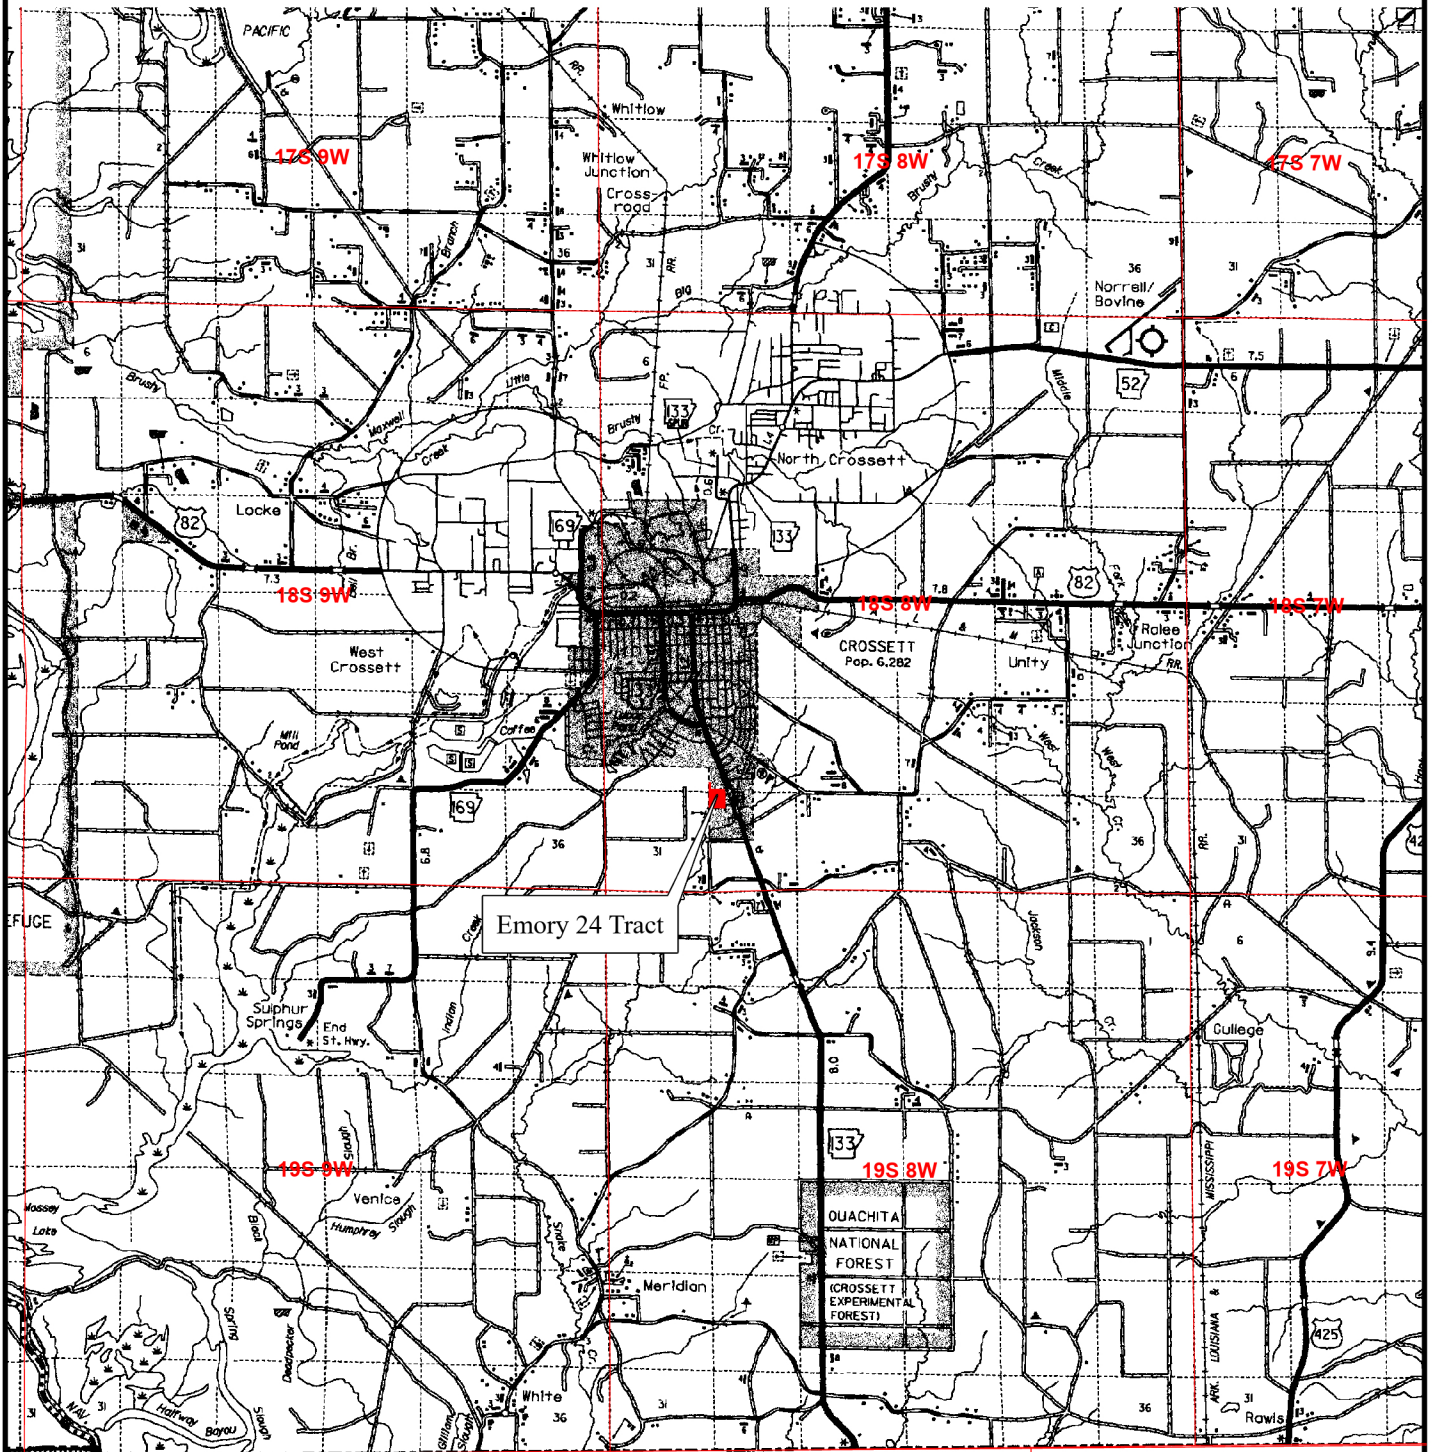

LAND FOR SALE

Emory 24 Tract - KFS #1672

Part of the Southwest 1/4 of the Southwest 1/4 of Section 29, and part of the Northwest 1/4 of the Northwest 1/4 of Section 32, both of Township 18 South, Range 8 West, Ashley County, Arkansas, containing +/- 24 acres

Legend

N 4E

23N 5E

Compiled by the Bureau of Land Management (BLM), National Operations Center (NOC), OC-530
23N 6E

Emory 24 Tract

This map depicts the general situation of the property. Actual property lines may vary.

User: ddick
Center: 91°57'26"W 33°6'24"N
Coord. System: NAD 1983 UTM Zone 15N