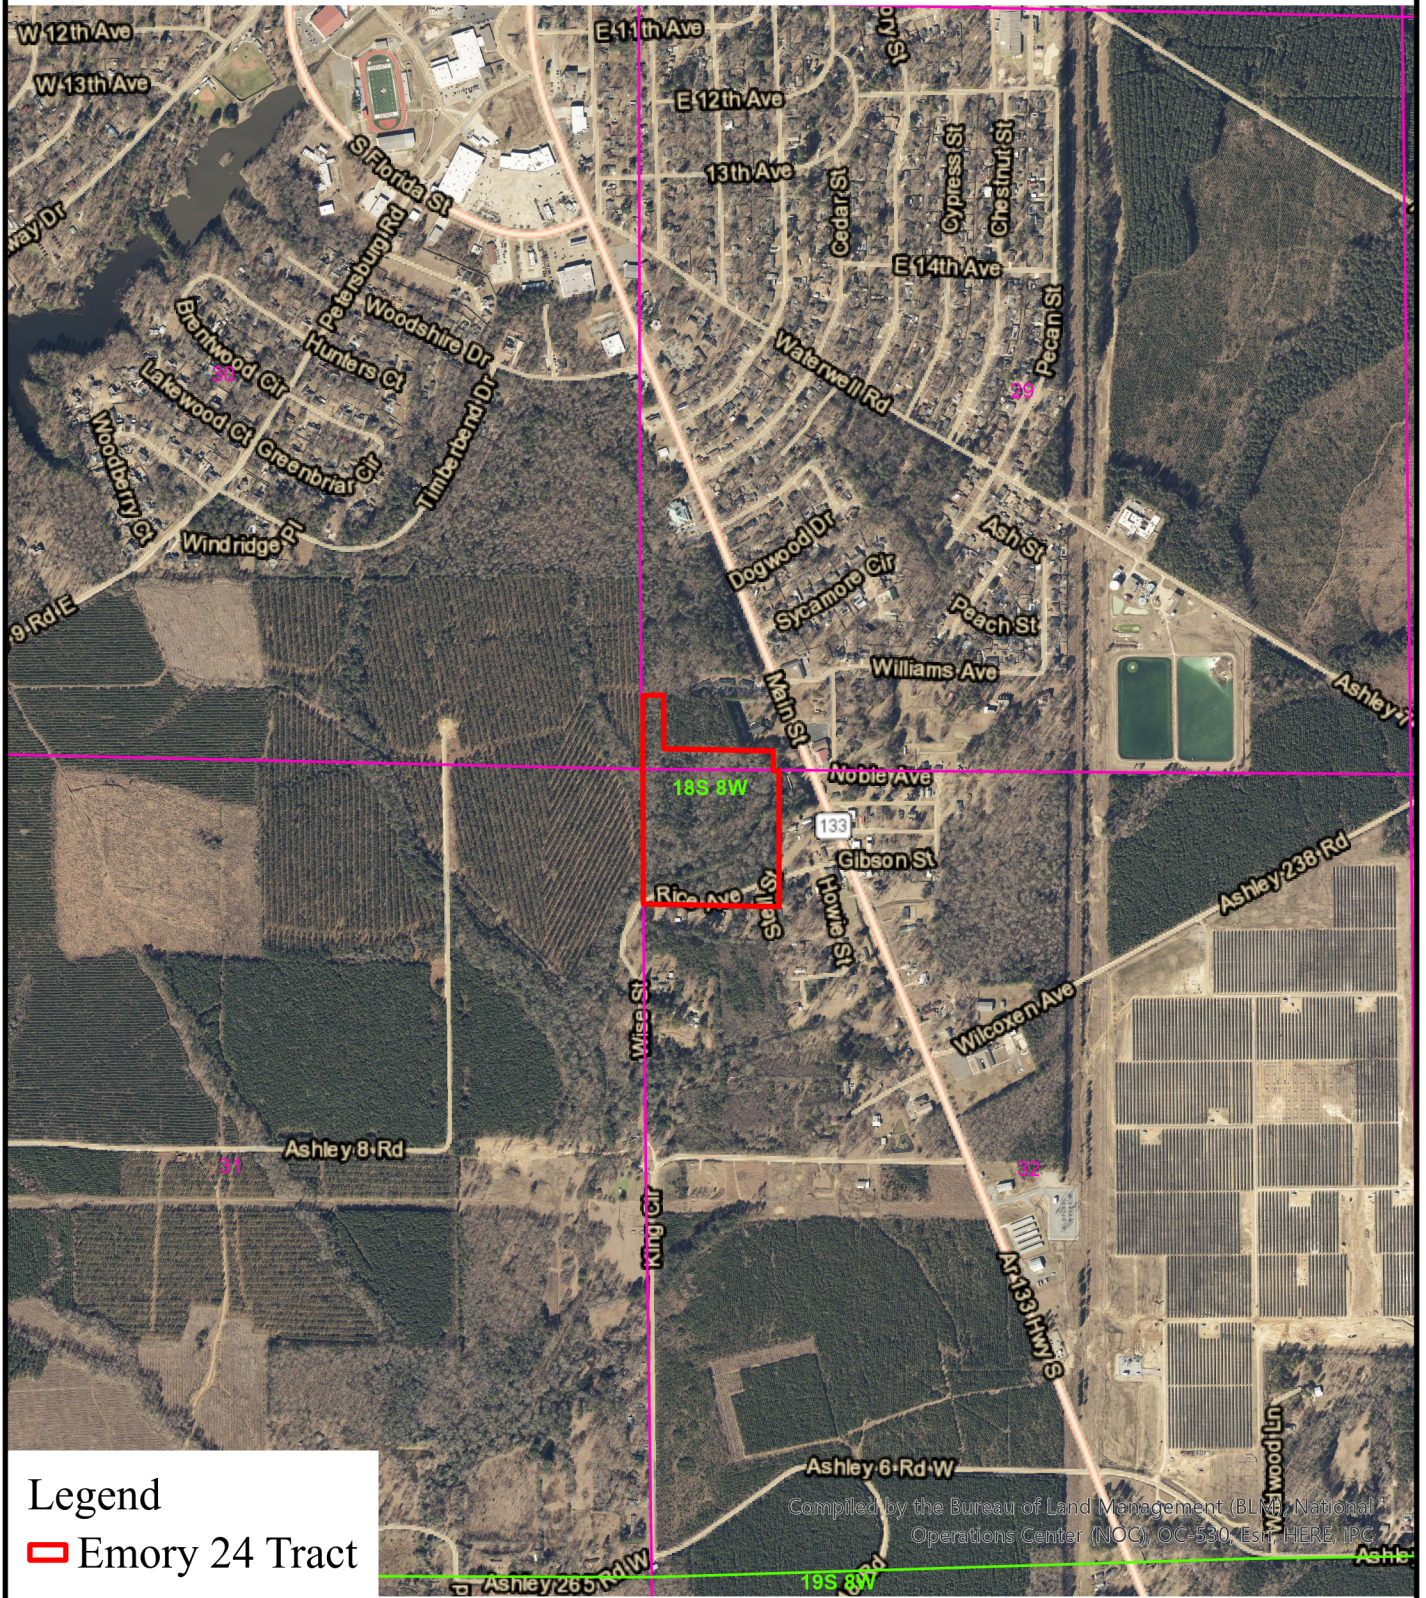

LAND FOR SALE

Emory 24 Tract - KFS #1672

Part of the Southwest ¼ of the Southwest ¼ of Section 29, and part of the Northwest ¼ of the Northwest ¼ of Section 32, both of Township 18 South, Range 8 West, Ashley County, Arkansas, containing +/- 24 acres

Legend

 Emory 24 Tract

This map depicts the general situation of the property. Actual property lines may vary.

User: ddick  
Center: 91°57'26"W 33°6'24"N  
Coord. System: NAD 1983 UTM Zone 15N