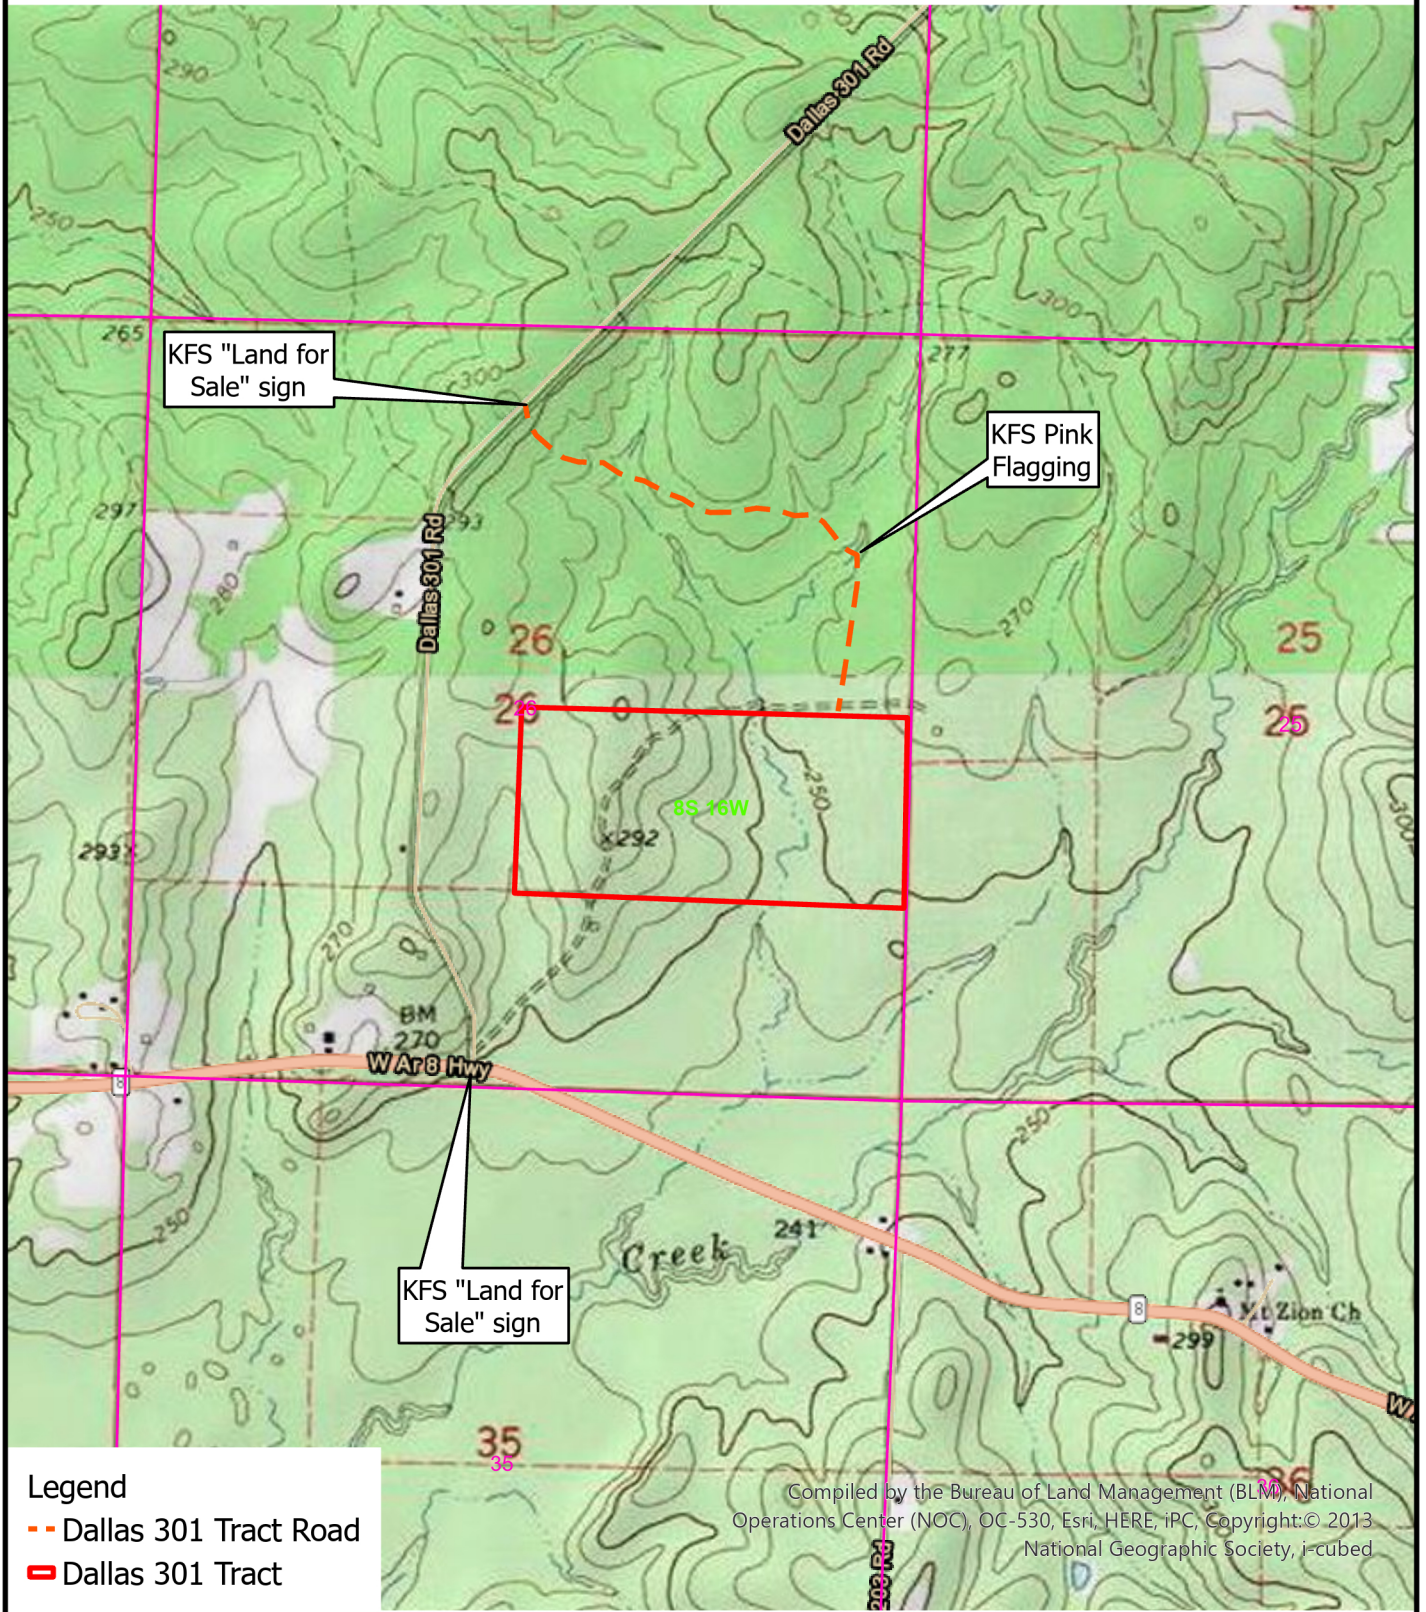

LAND FOR SALE
 Dallas 301 Tract - KFS #1742
 The North 1/2 of the Southeast 1/4 of Section 26, Township 8 South, Range 16 West,
 Dallas County, Arkansas, containing +/- 80 acres

Legend

- - Dallas 301 Tract Road
- Dallas 301 Tract

This map depicts the general situation of the property. Actual property lines may vary.

Compiled by the Bureau of Land Management (BLM), National Operations Center (NOC), OC-530, Esri, HERE, IPC, Copyright © 2013 National Geographic Society, i-cubed

User: ddick
 Center: 92°42'19"W 33°59'51"N
 Coord. System: NAD 1983 UTM Zone 15N