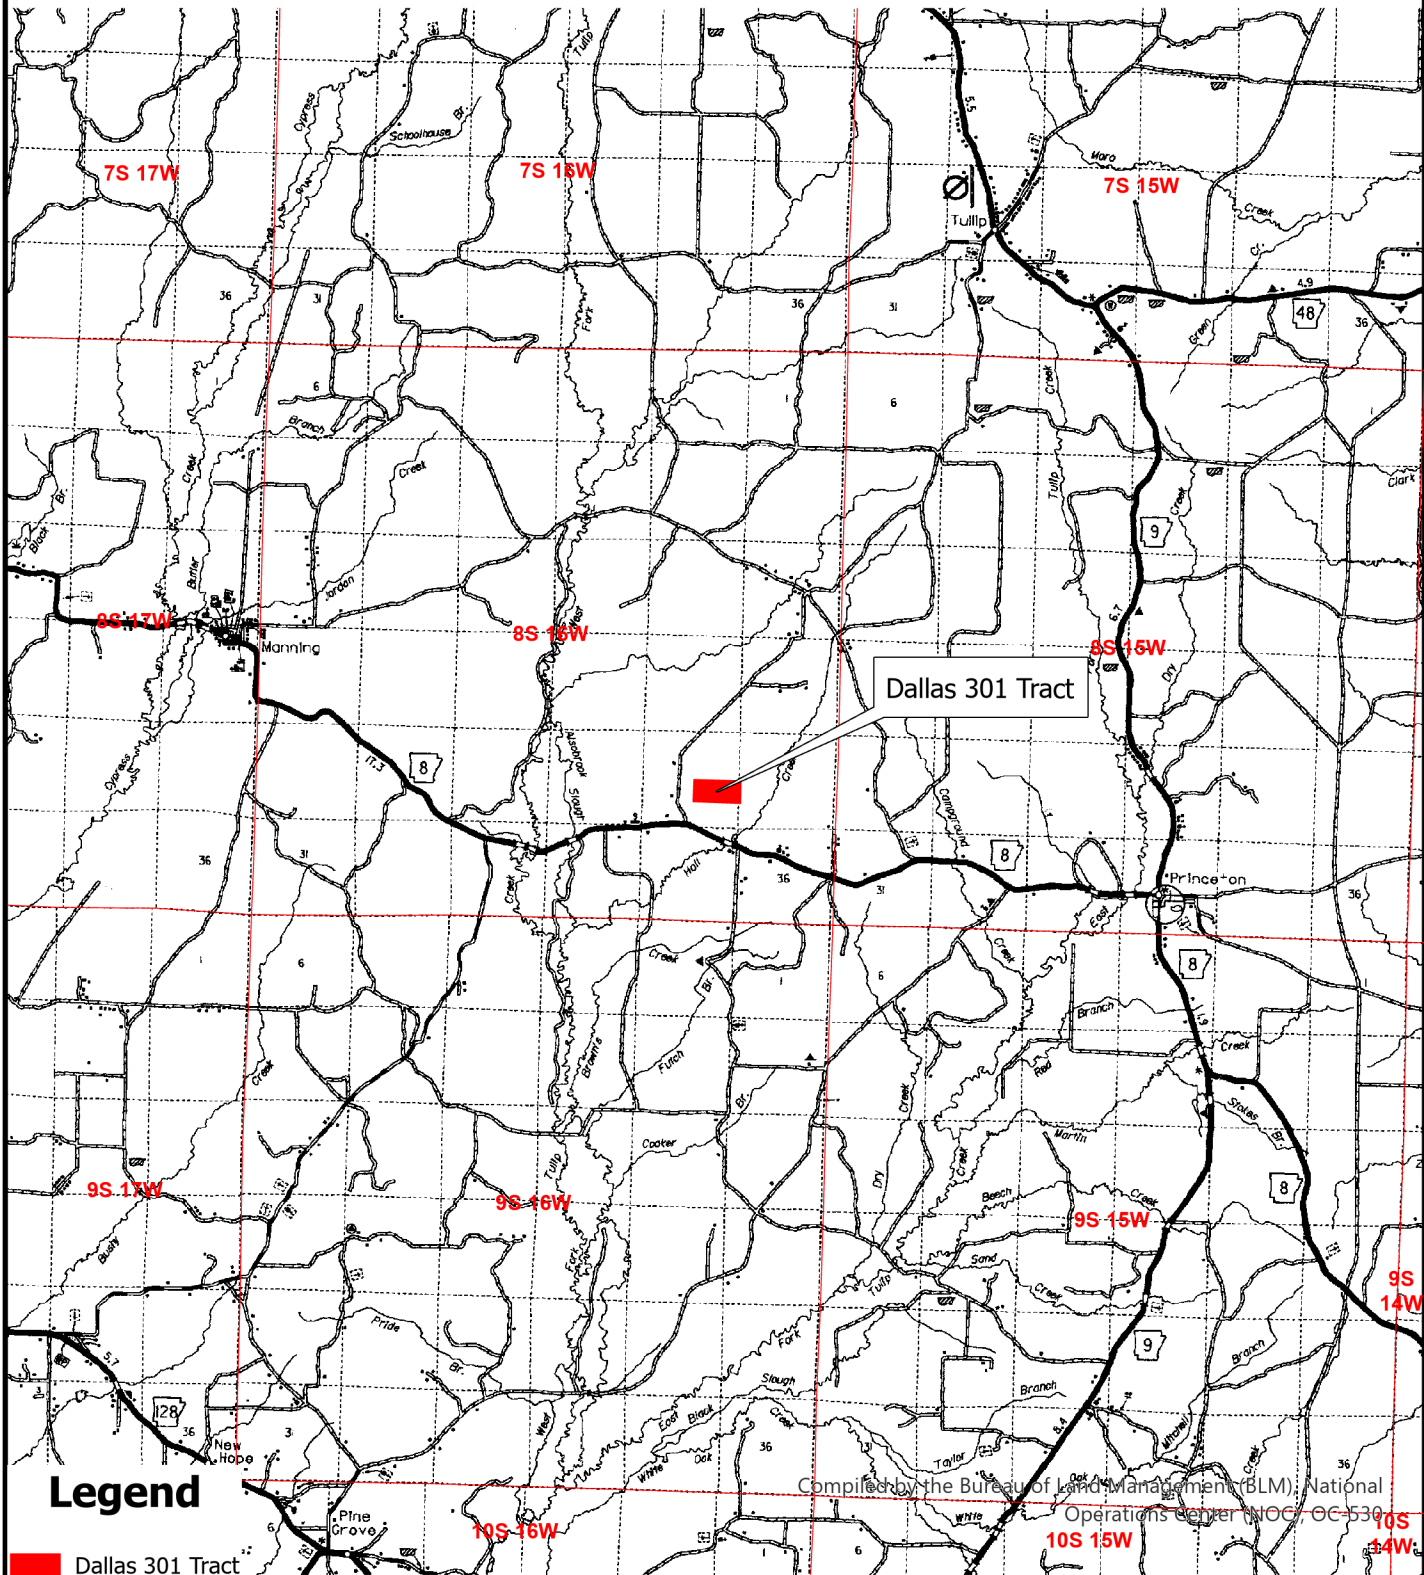

LAND FOR SALE
Dallas 301 Tract - KFS #1742
 The North 1/2 of the Southeast 1/4 of Section 26, Township 8 South, Range 16 West,
 Dallas County, Arkansas, containing +/- 80 acres

Legend

Dallas 301 Tract

Compiled by the Bureau of Land Management (BLM), National Operations Center, NOC-539

This map depicts the general situation of the property. Actual property lines may vary.

User: ddick
 Center: 92°42'19"W 33°59'51"N
 Coord. System: NAD 1983 UTM Zone 15N