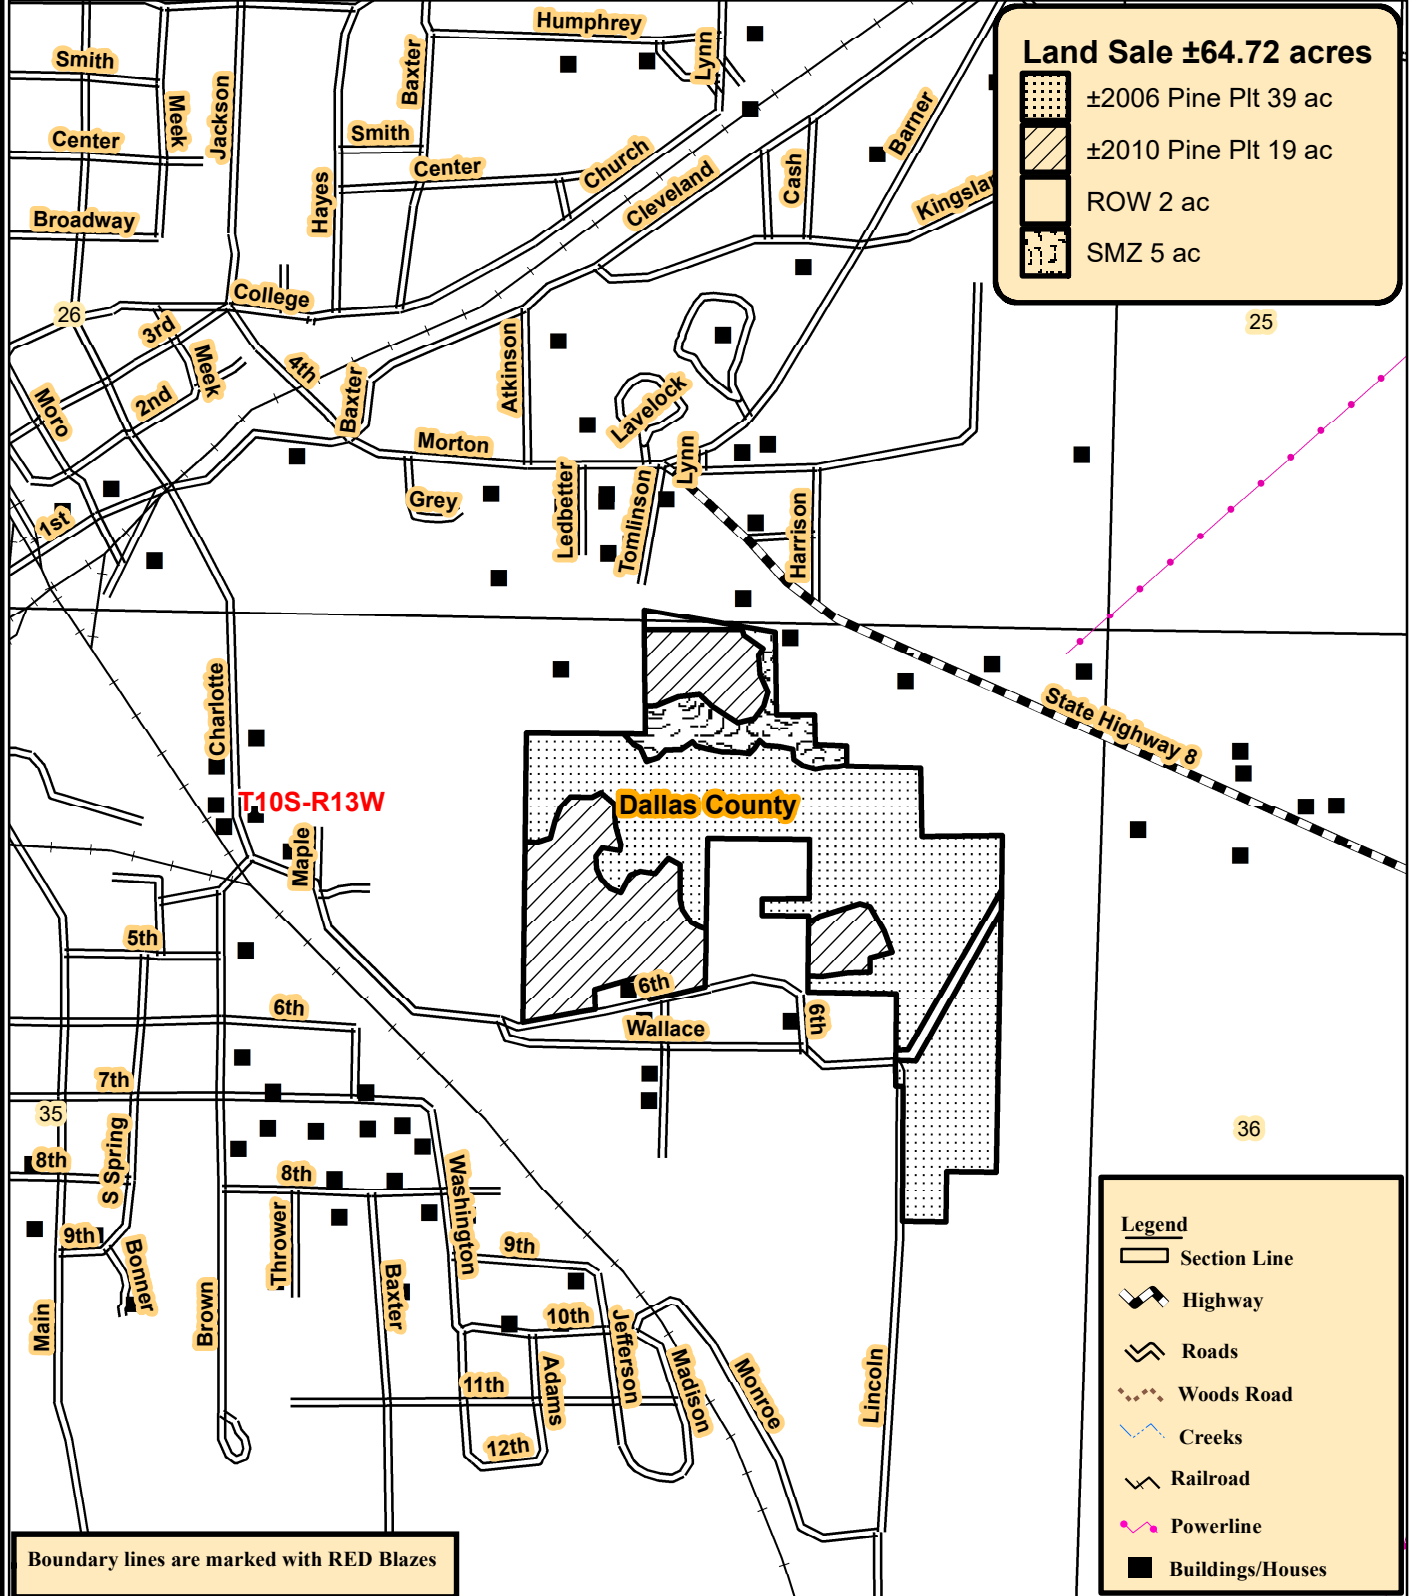

NOTICE OF LAND SALE - Listing #5016

"Fordyce Tract"

Pt. Sec. 35, T10S, R13W,

Dallas County, Arkansas

Land Sale ±64.72 acres

-  ±2006 Pine Plt 39 ac
-  ±2010 Pine Plt 19 ac
-  ROW 2 ac
-  SMZ 5 ac

Boundary lines are marked with RED Blazes

Drawn By: BJC