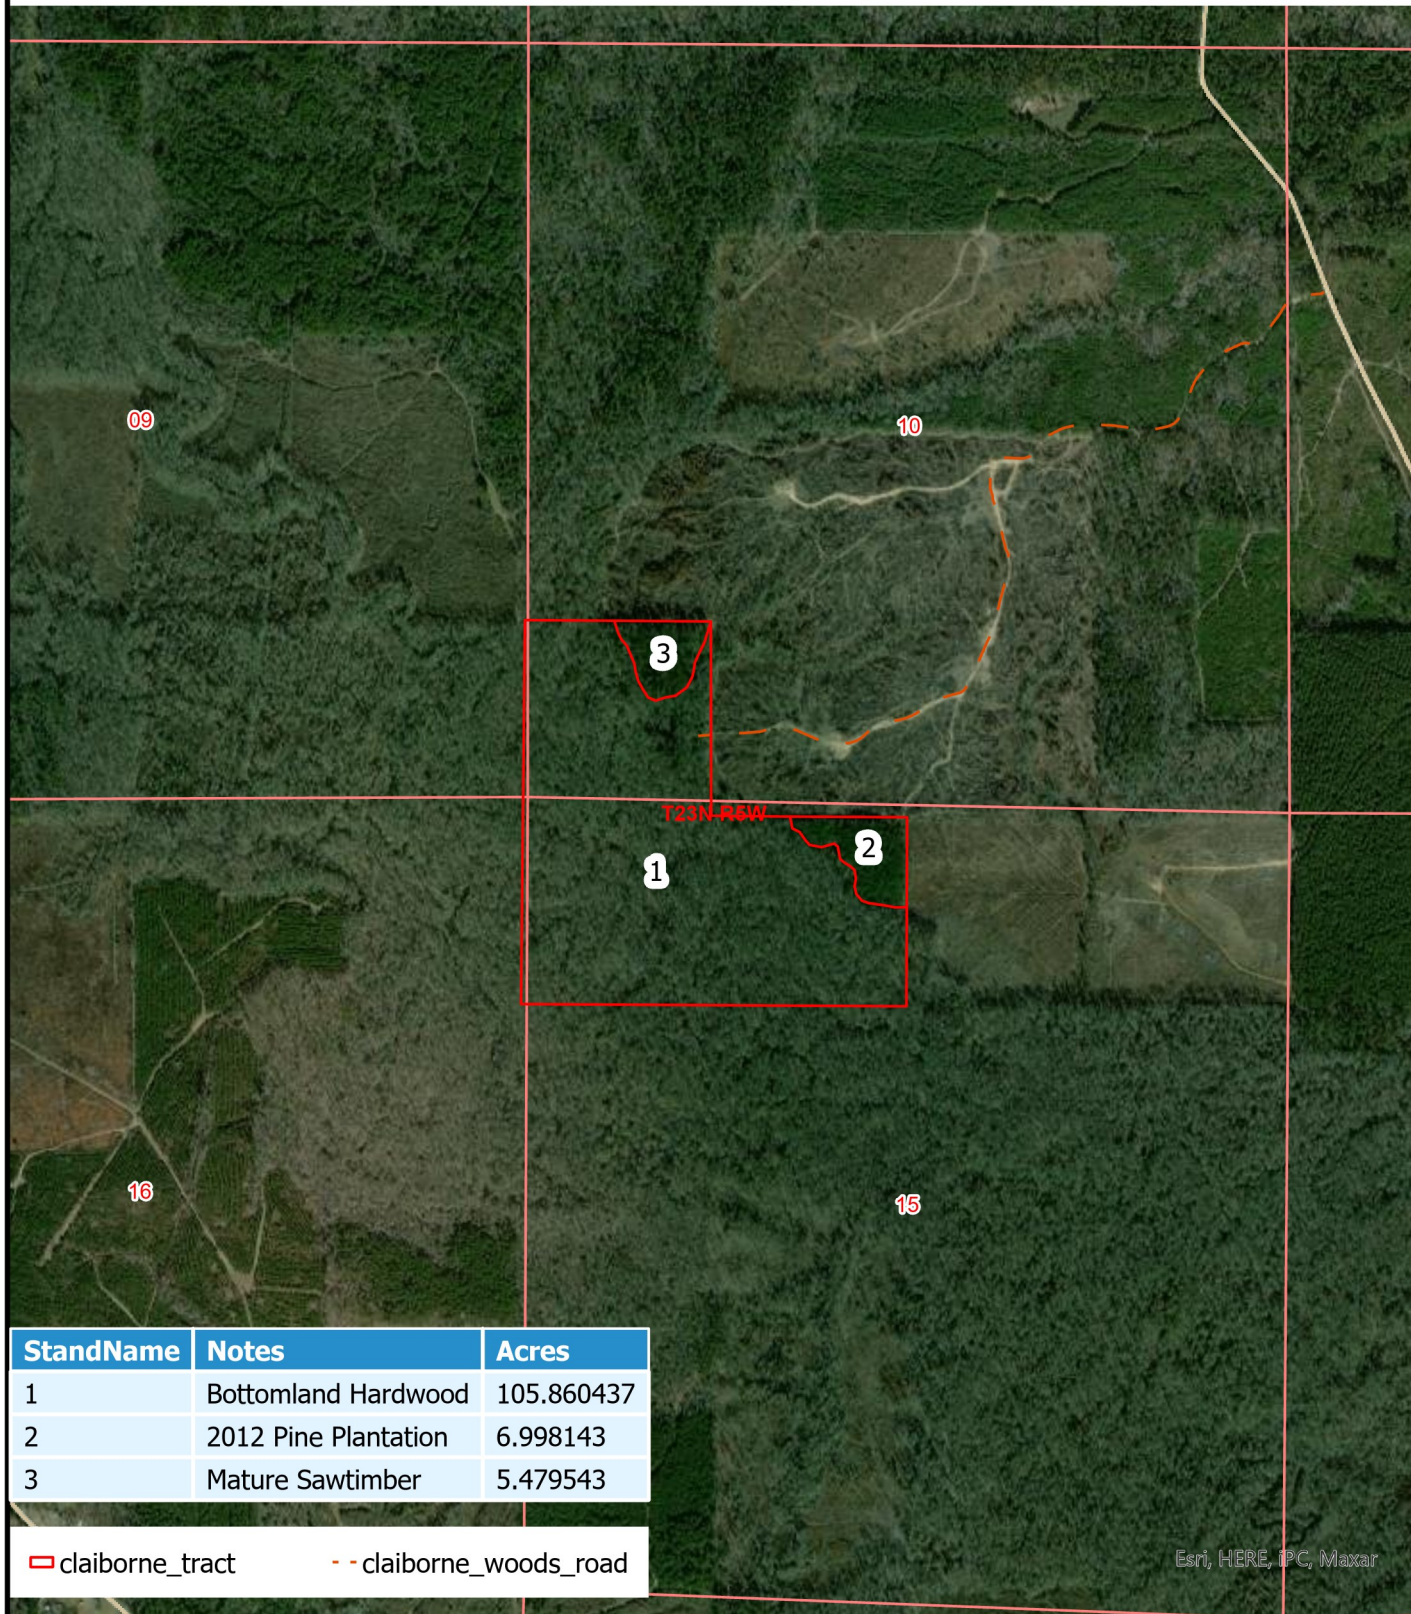

LAND FOR SALE

Claiborne 120 Tract

The SW 1/4 of the SW 1/4 of Section 10, and the N 1/2 of the NW 1/4 of Section 15, Township 23 North, Range 5 West, Claiborne Parish, Louisiana, containing ± 120 acres

StandName	Notes	Acres
1	Bottomland Hardwood	105.860437
2	2012 Pine Plantation	6.998143
3	Mature Sawtimber	5.479543

claiborne\_tract
 
 claiborne\_woods\_road

Esri, HERE, ITC, Maxar

This map depicts the general situation of the property. Actual property lines may vary.

Author: ddick  
Center: 92°52'29"W 32°59'34"N