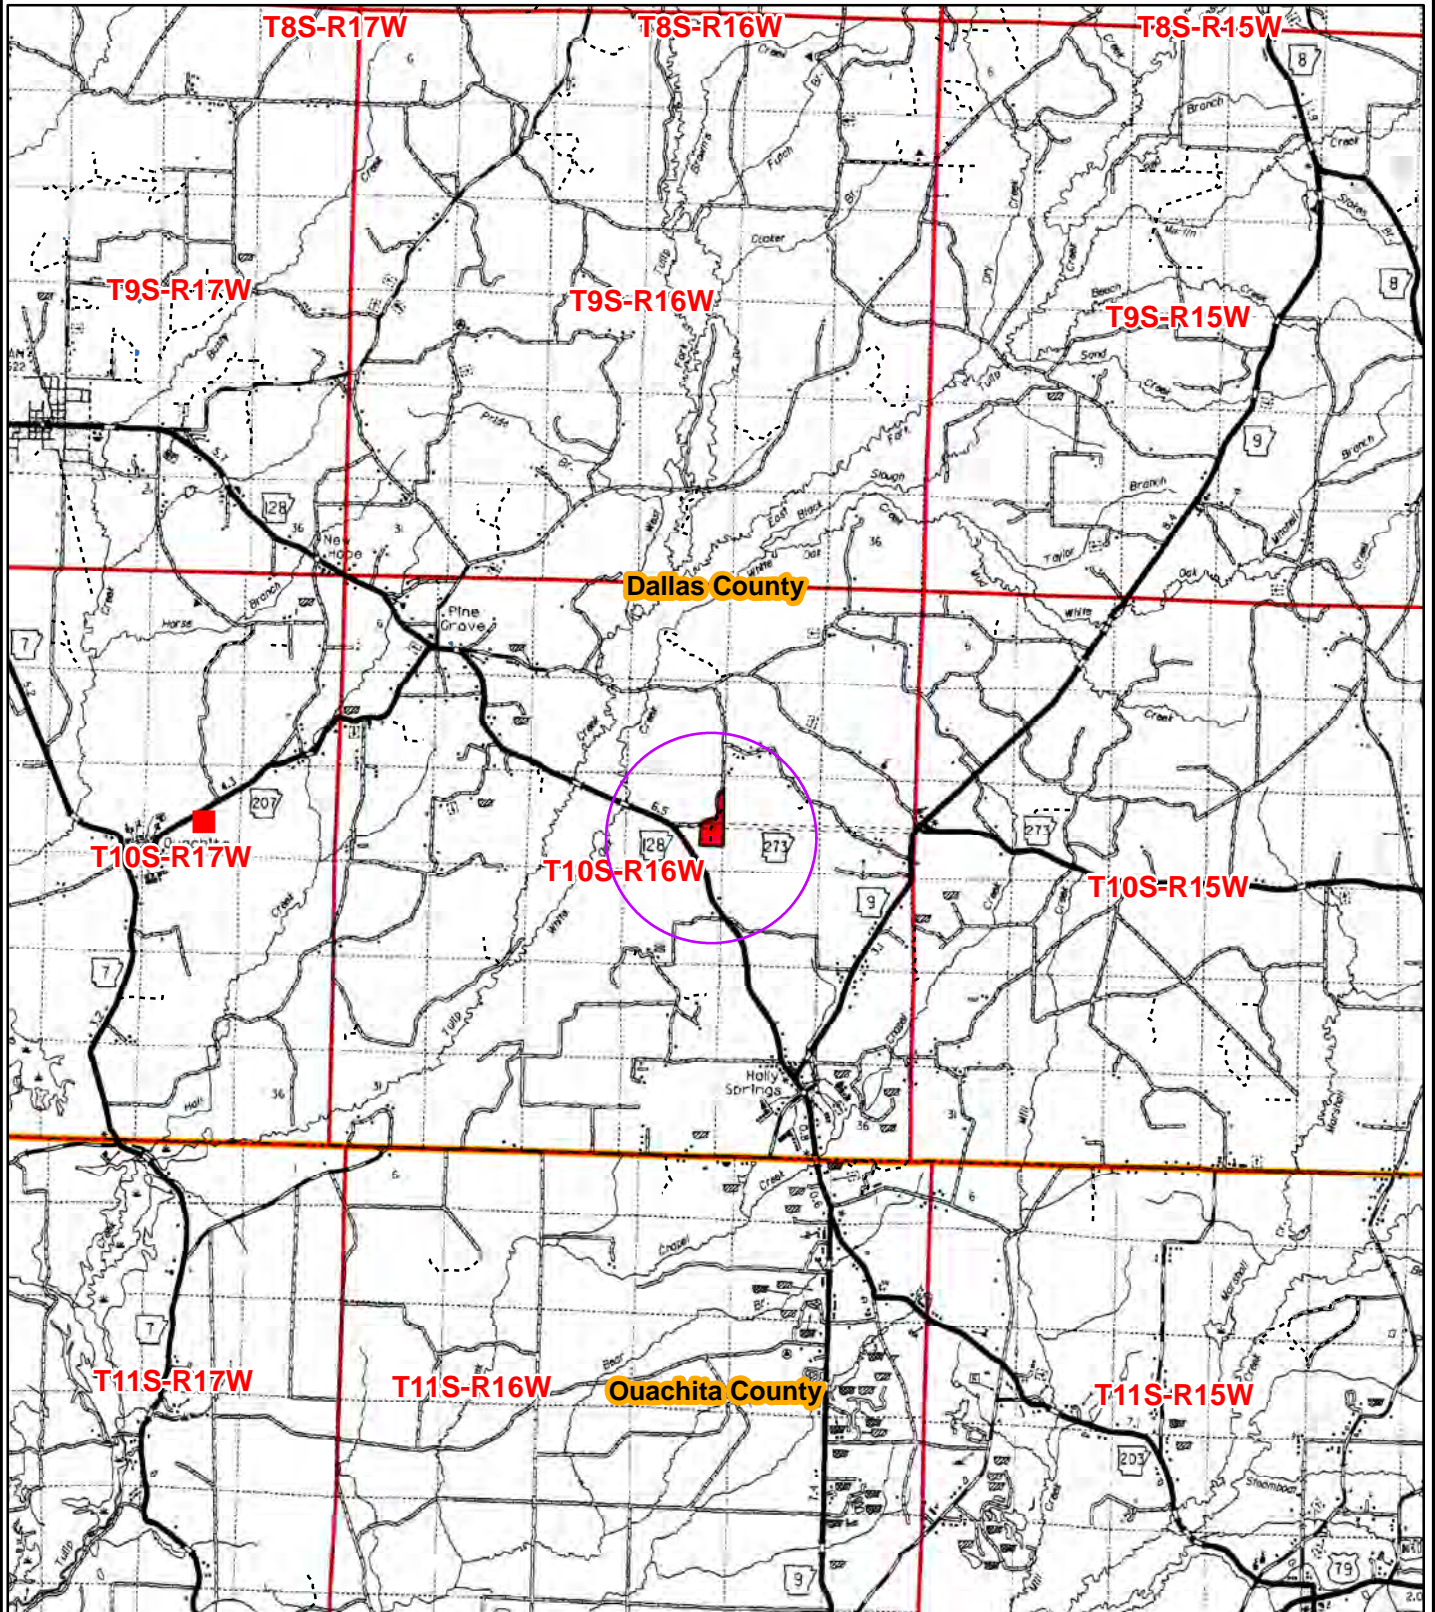

NOTICE OF LAND SALE - Listing #5192

"County Road 217"

Pt. Sec. 15, T10S, R16W,

Dallas County, Arkansas

Drawn By: BJC