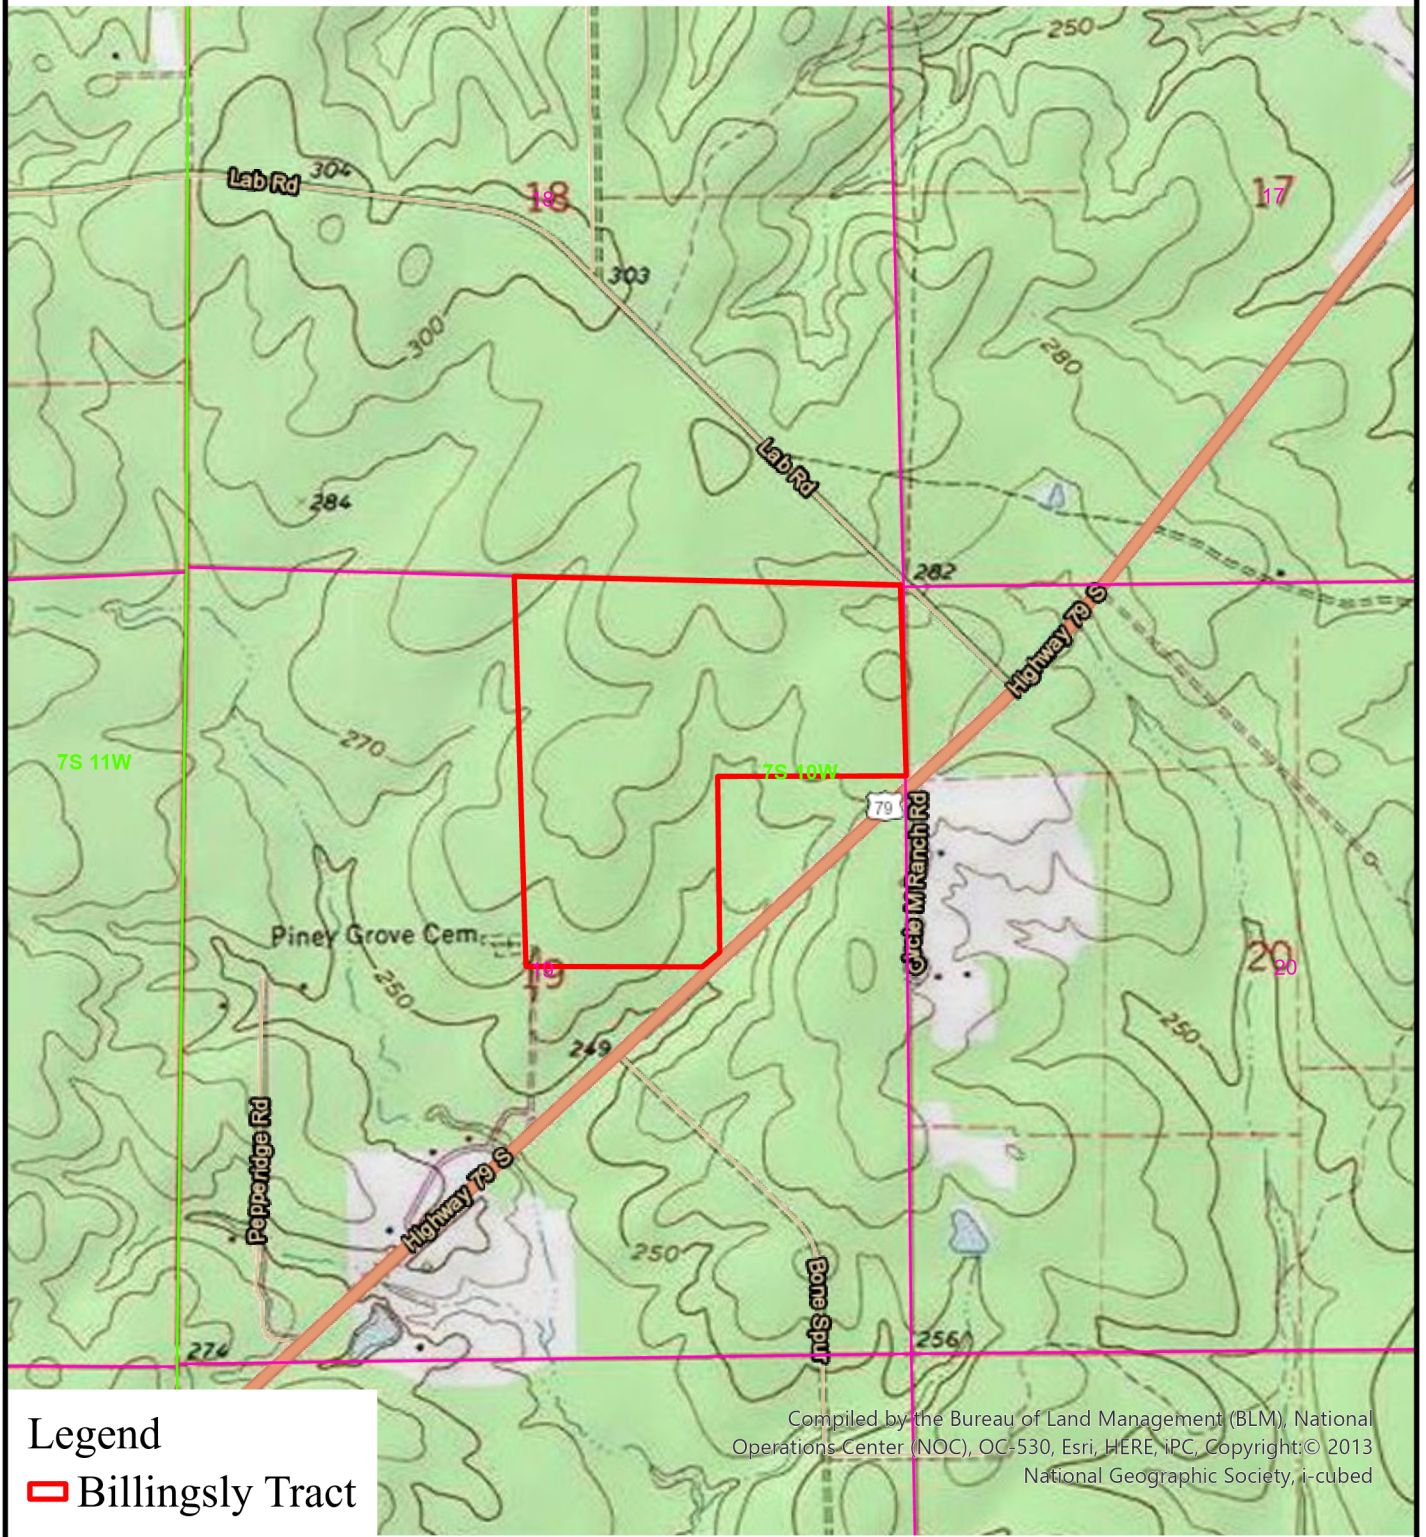

LAND FOR SALE

Billingsly Tract - KFS #1759

The North 1/2 of the Northeast 1/4 and the Southwest 1/4 of the Northeast 1/4 of Section 19, Township 7 South, Range 10 West, Jefferson County, Arkansas, containing +/- 120 acres.

Legend

 Billingsly Tract

Compiled by the Bureau of Land Management (BLM), National Operations Center (NOC), OC-530, Esri, HERE, iPC, Copyright:© 2013 National Geographic Society, i-cubed

This map depicts the general situation of the property. Actual property lines may vary.

User: ddick
Center: 92°9'5"W 34°6'13"N
Coord. System: NAD 1983 UTM Zone 15N