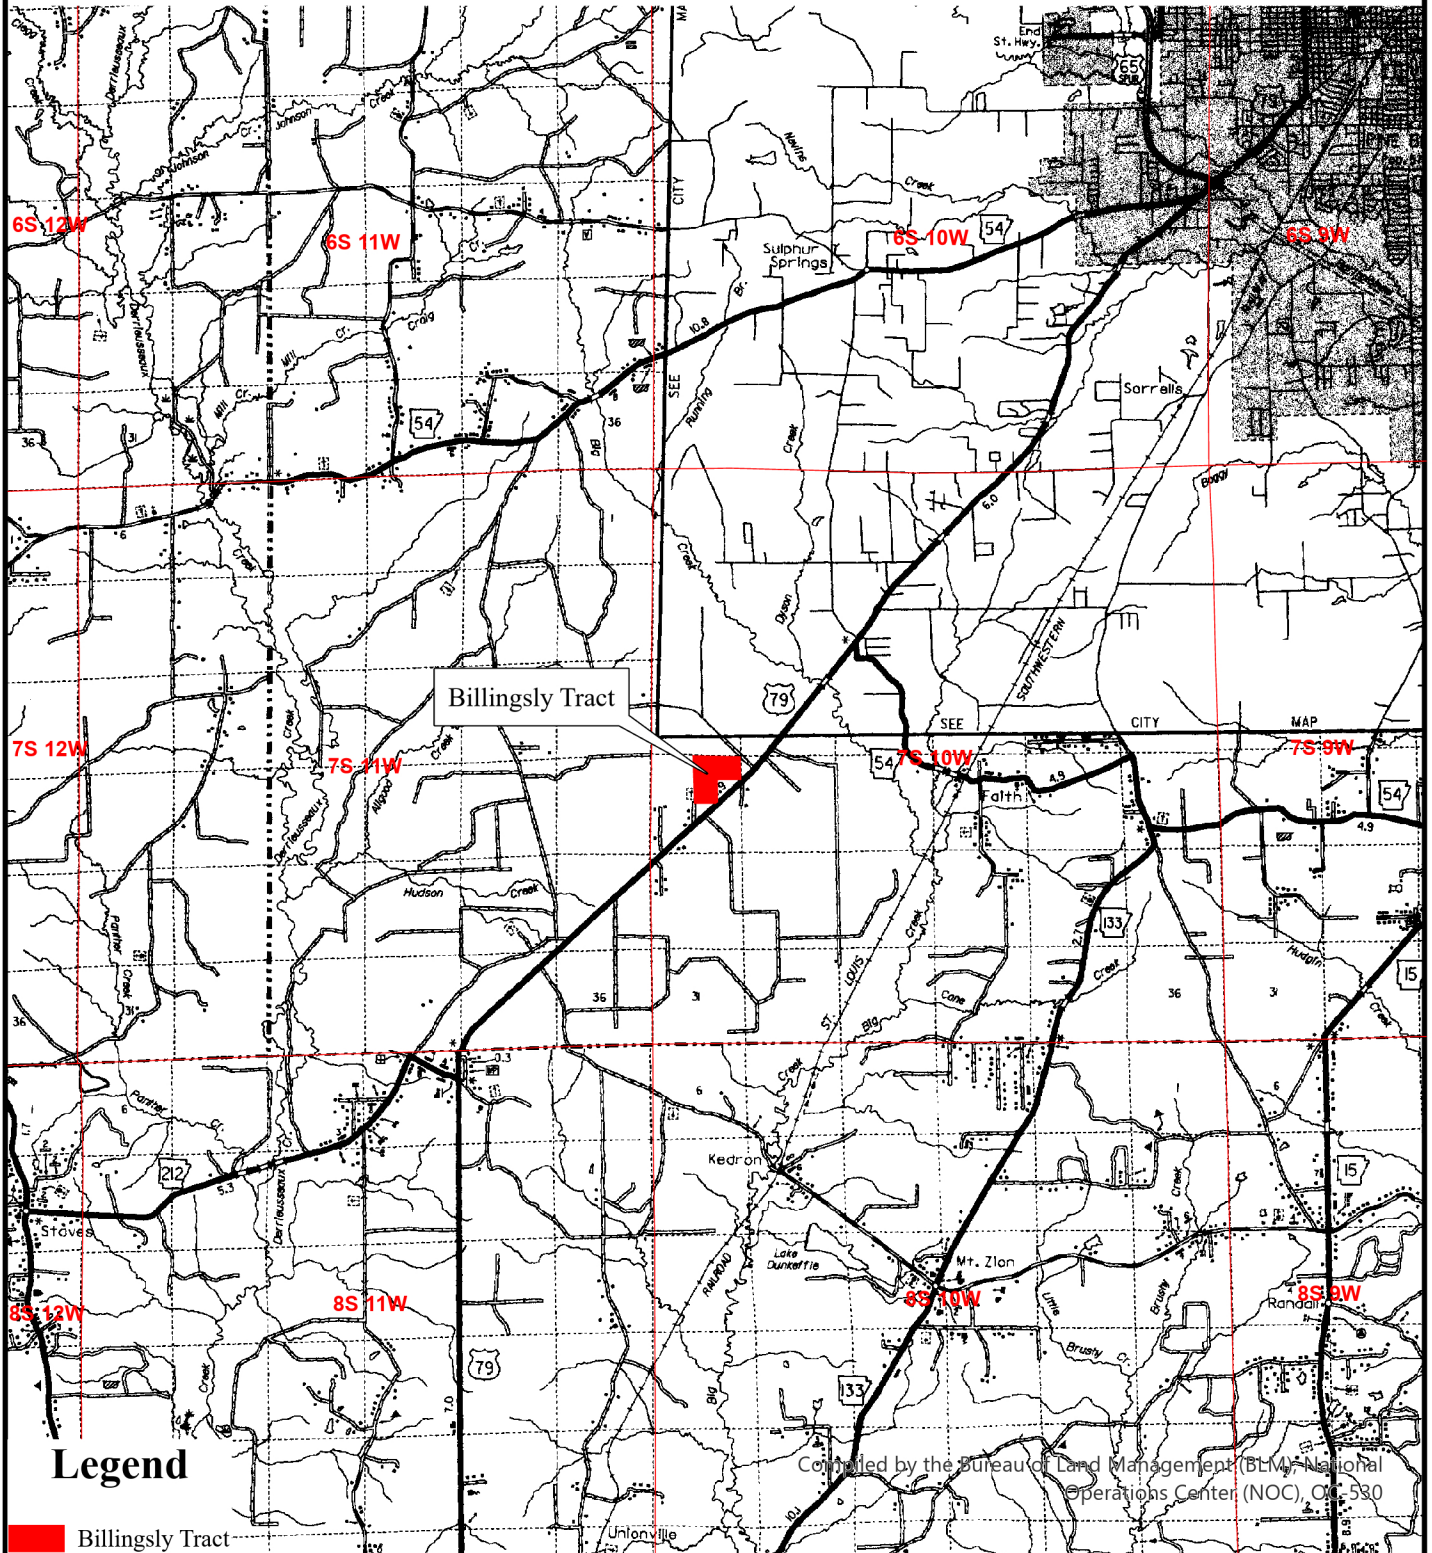

LAND FOR SALE
Billingsly Tract - KFS #1759

The North 1/2 of the Northeast 1/4 and the Southwest 1/4 of the Northeast 1/4 of Section 19, Township 7 South, Range 10 West, Jefferson County, Arkansas, containing +/- 120 acres.

Legend

 Billingsly Tract

This map depicts the general situation of the property. Actual property lines may vary.

Controlled by the Bureau of Land Management (BLM) National Operations Center (NOC), OC-530

User: ddick
Center: 92°9'5"W 34°6'13"N
Coord. System: NAD 1983 UTM Zone 15N