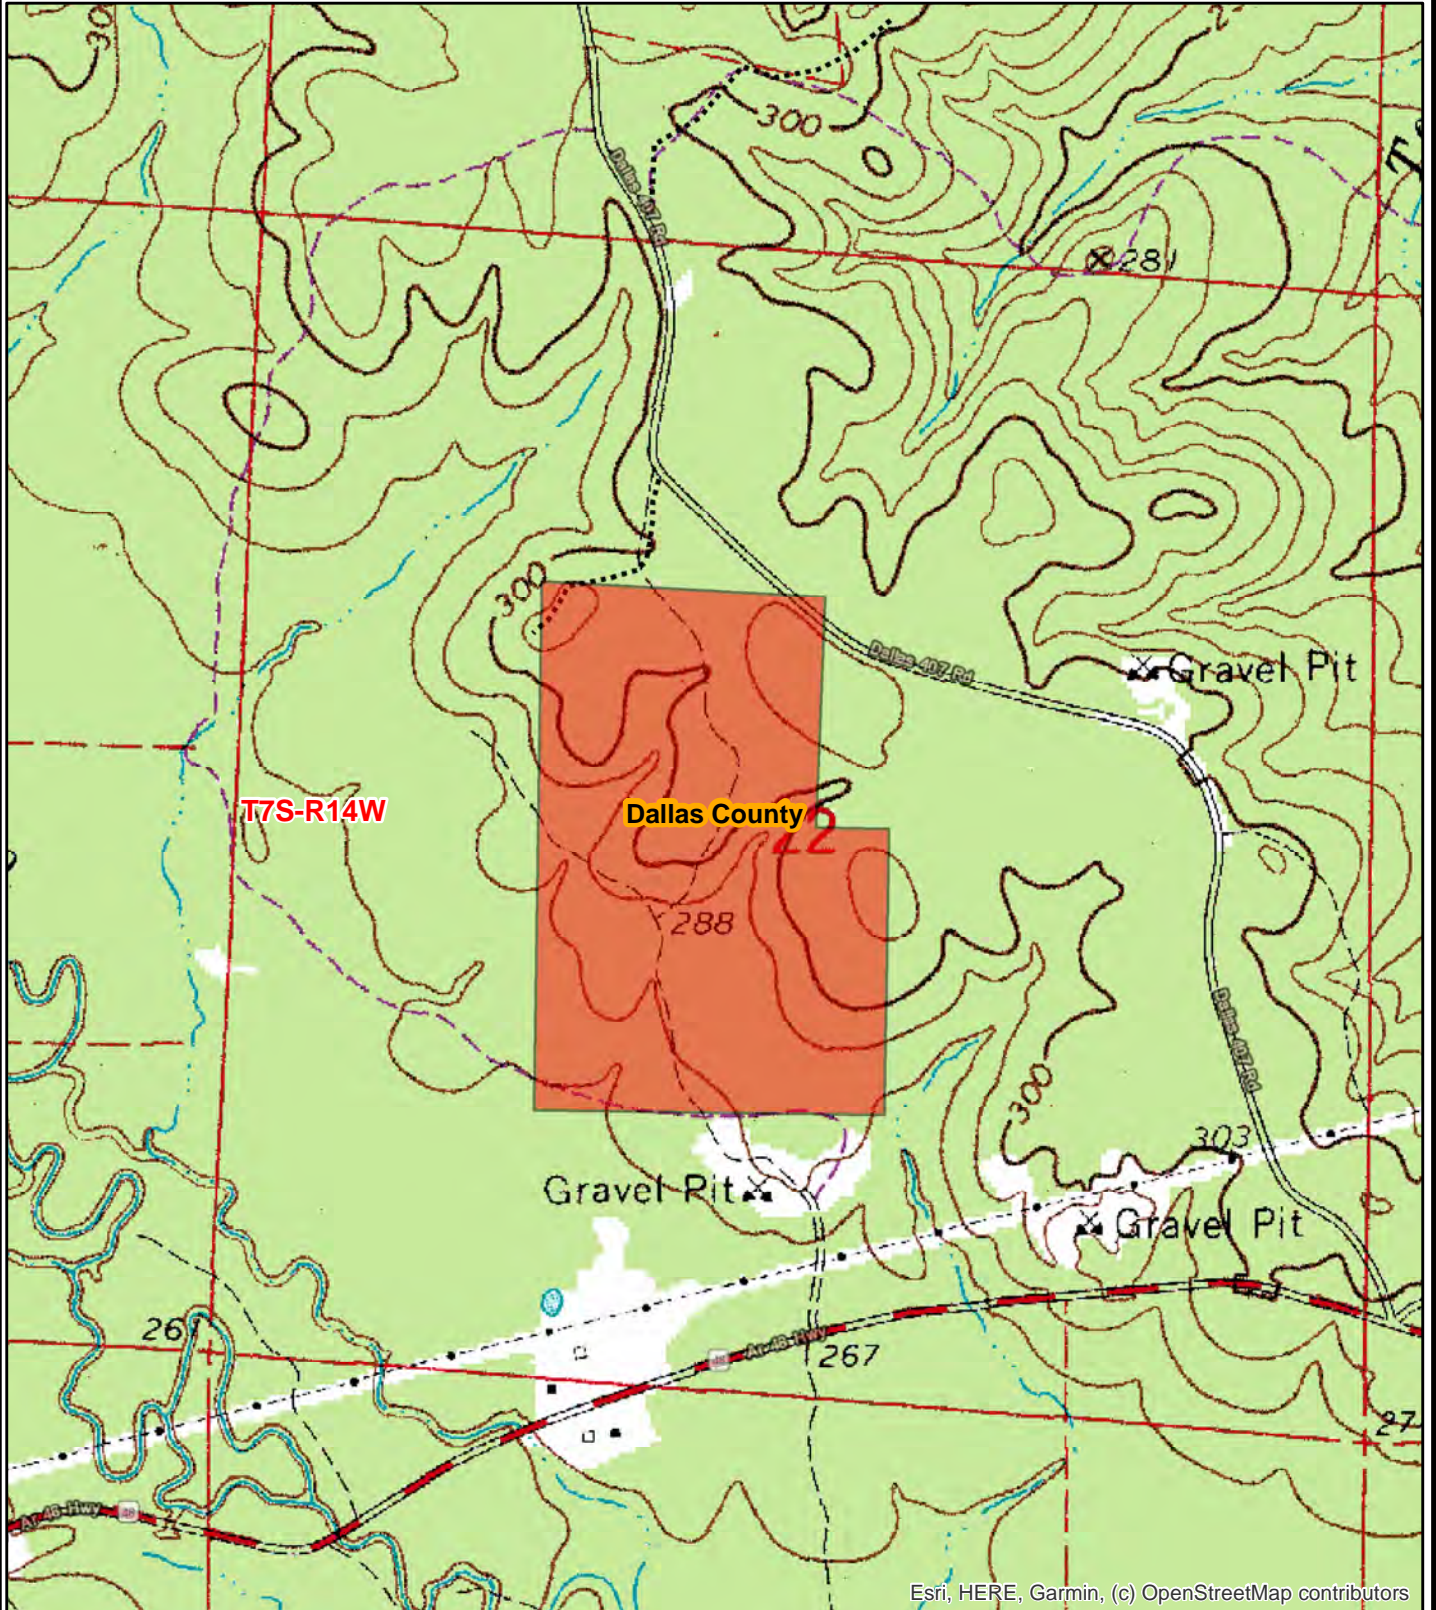

Betsy Lipscomb  
"Carthage 80 Tract"  
Pt. Sec. 22, T7S, R14W,  
Dallas County, Arkansas

Esri, HERE, Garmin, (c) OpenStreetMap contributors

Date: 7/16/2025  
Drawn By: BJC