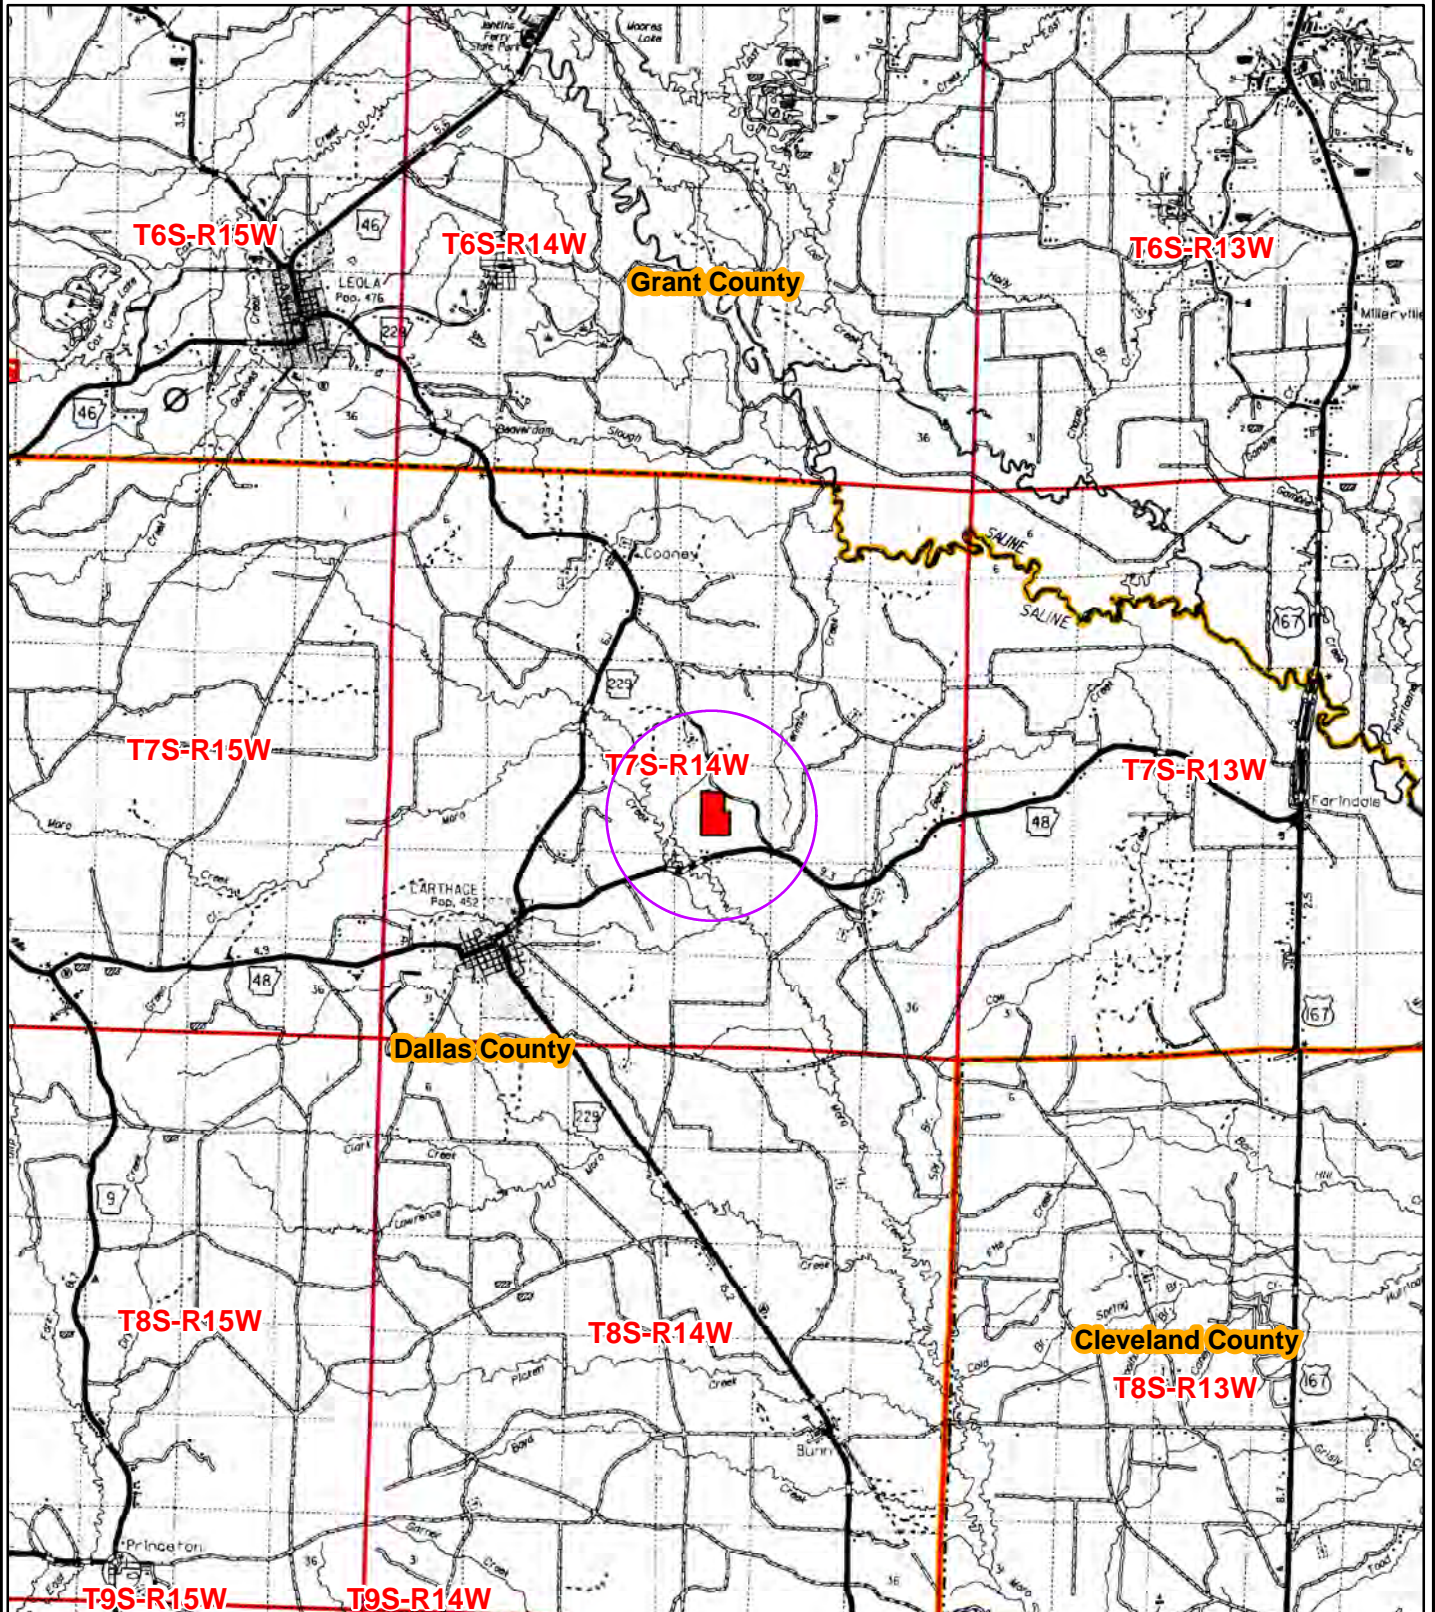

Betsy Lipscomb  
"Carthage 80 Tract"  
Pt. Sec. 22, T7S, R14W,  
Dallas County, Arkansas

Date: 7/16/2025  
Drawn By: BJC