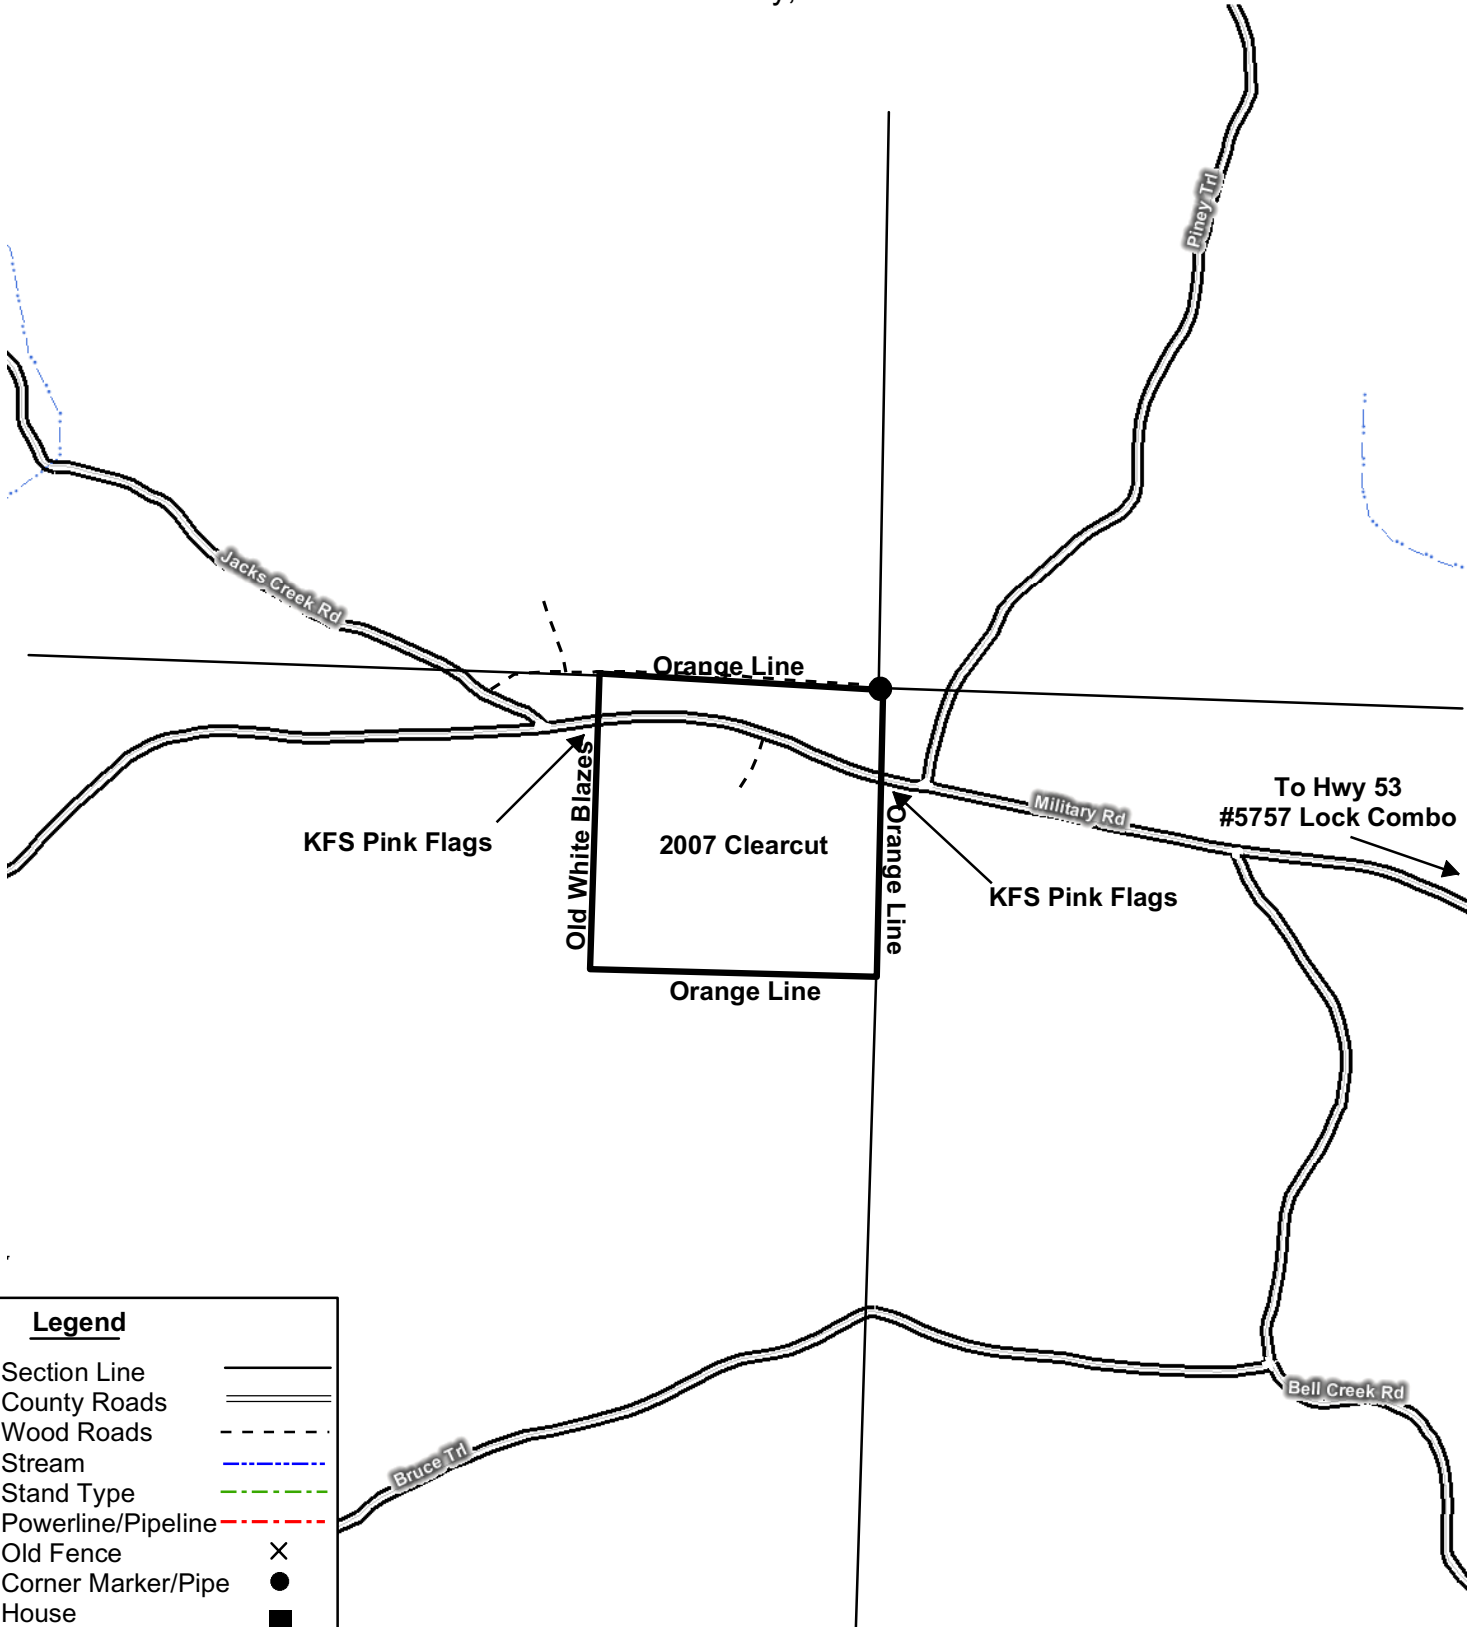

Bean Lumber Company, Inc.
 Military Road Tract
 NE $\frac{1}{4}$ of NE $\frac{1}{4}$, Sec. 14, T7S, R22W,
 Clark County, Arkansas

Legend	
Section Line	—
County Roads	==
Wood Roads	- - -
Stream	— — — —
Stand Type	- · - · -
Powerline/Pipeline	- - - - -
Old Fence	X
Corner Marker/Pipe	●
House	■
Gate	⊥