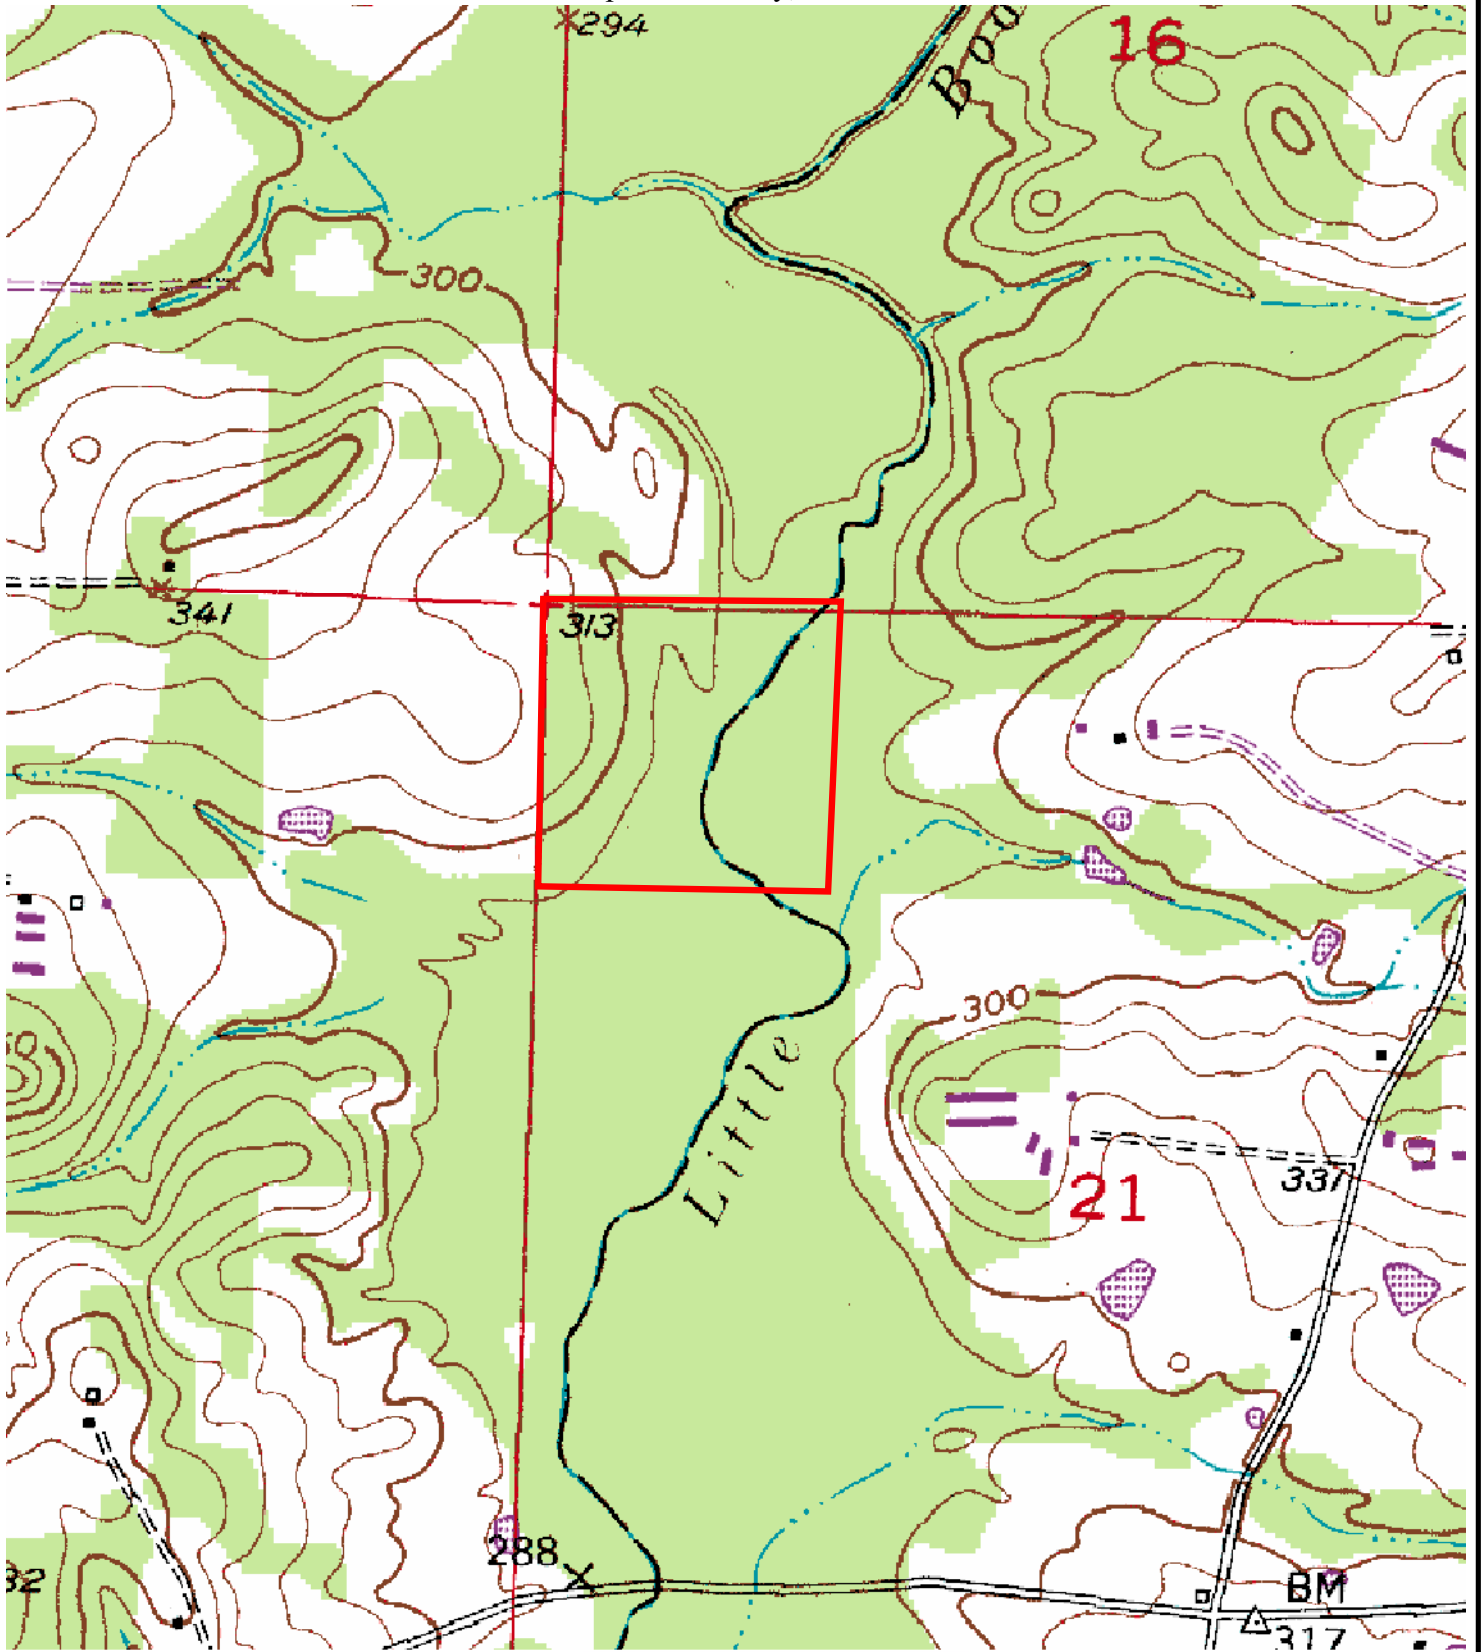

Little Bodcaw Creek

NW¼ of NW¼, Sec. 16, T14S, 24W  
Hempstead County, Arkansas

Compiled By: TSB  
July, 2007