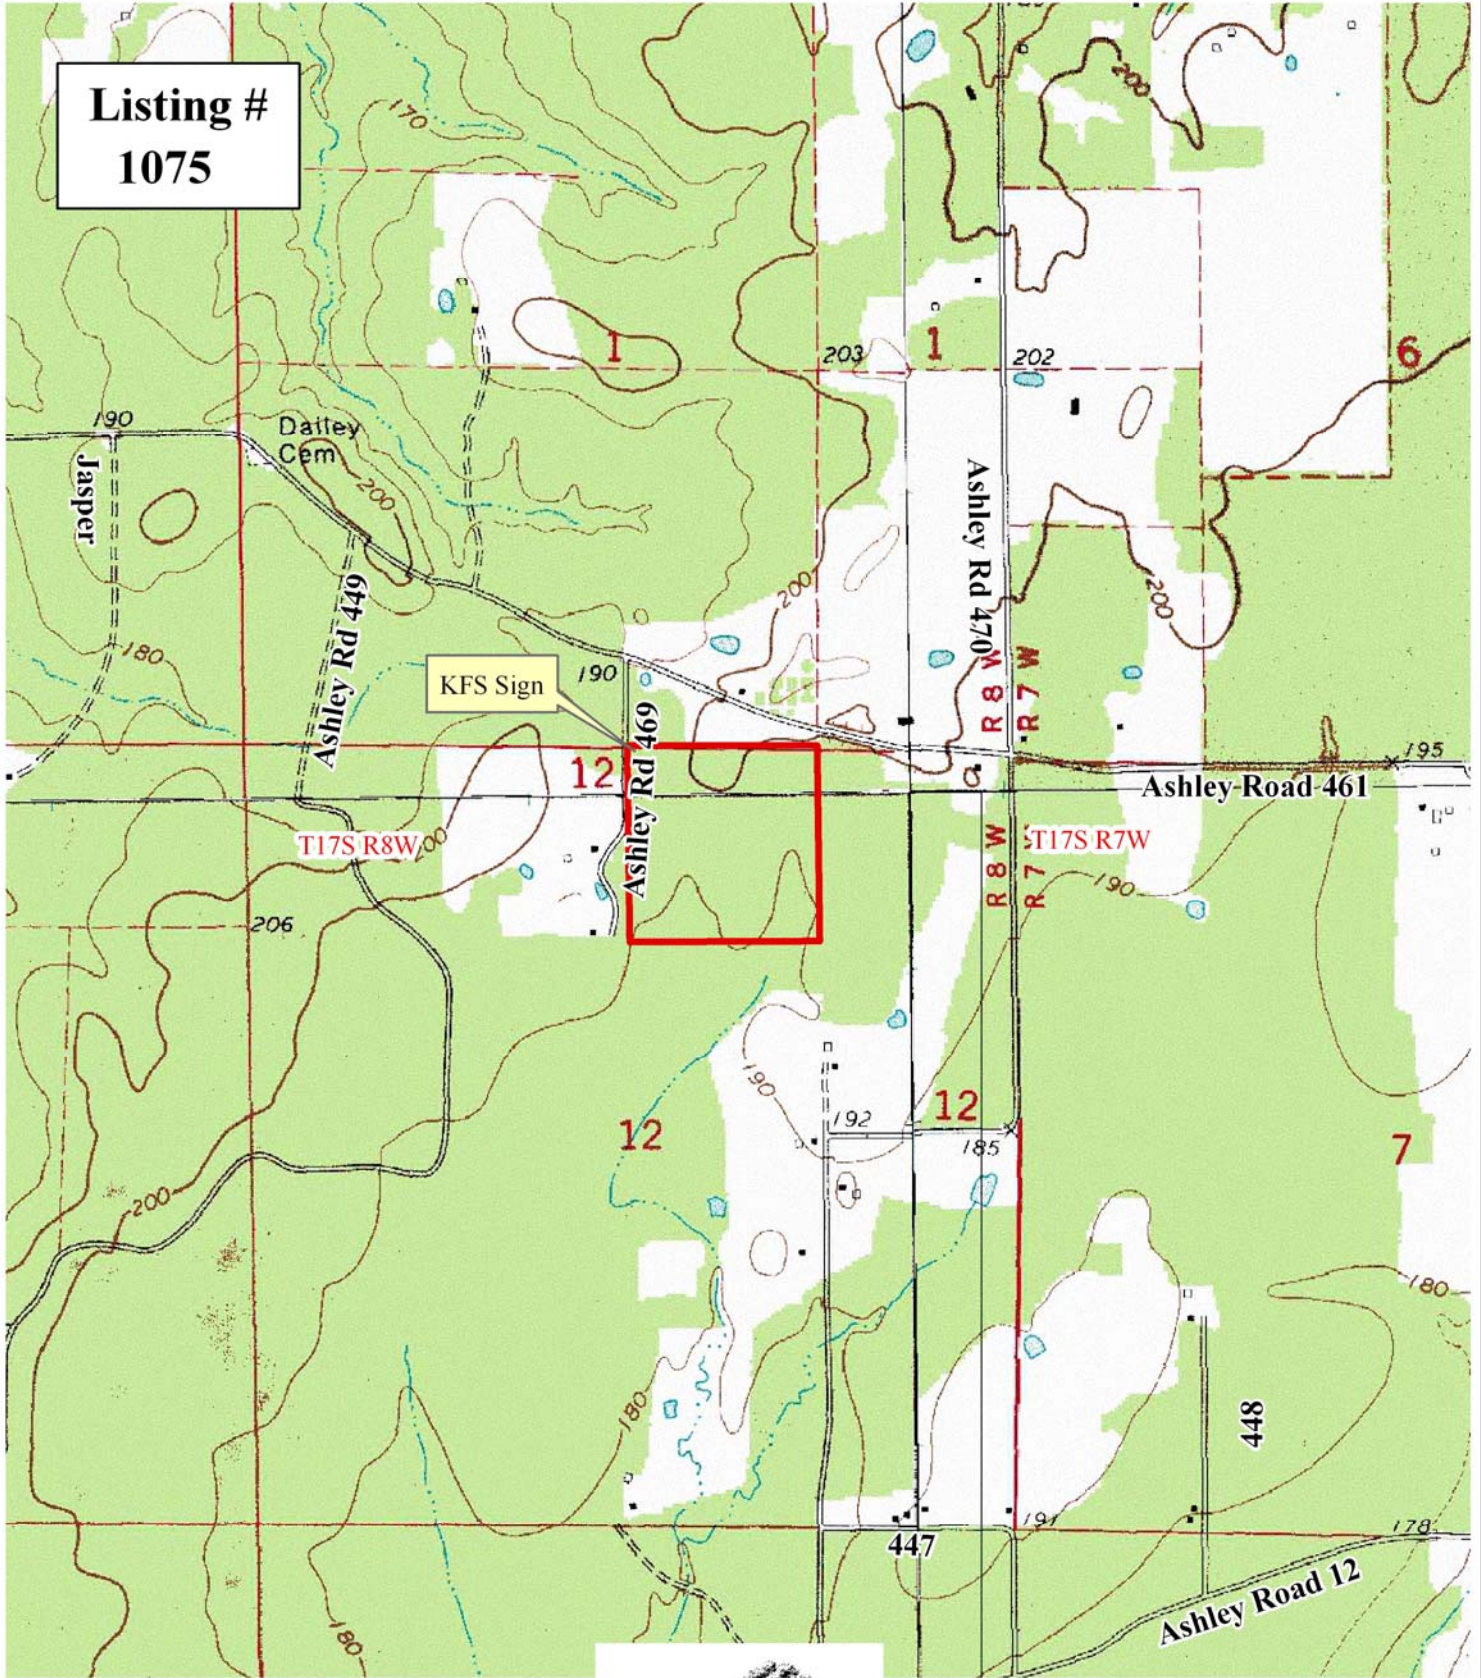

LAND FOR SALE
Hamburg West Tract
+/-40 Acres
Ashley County, Arkansas

Listing #
1075

0.25 0.125 0 0.25 Miles

USGS Topographic
Created By: BDB
Printed Date: 12/3/09