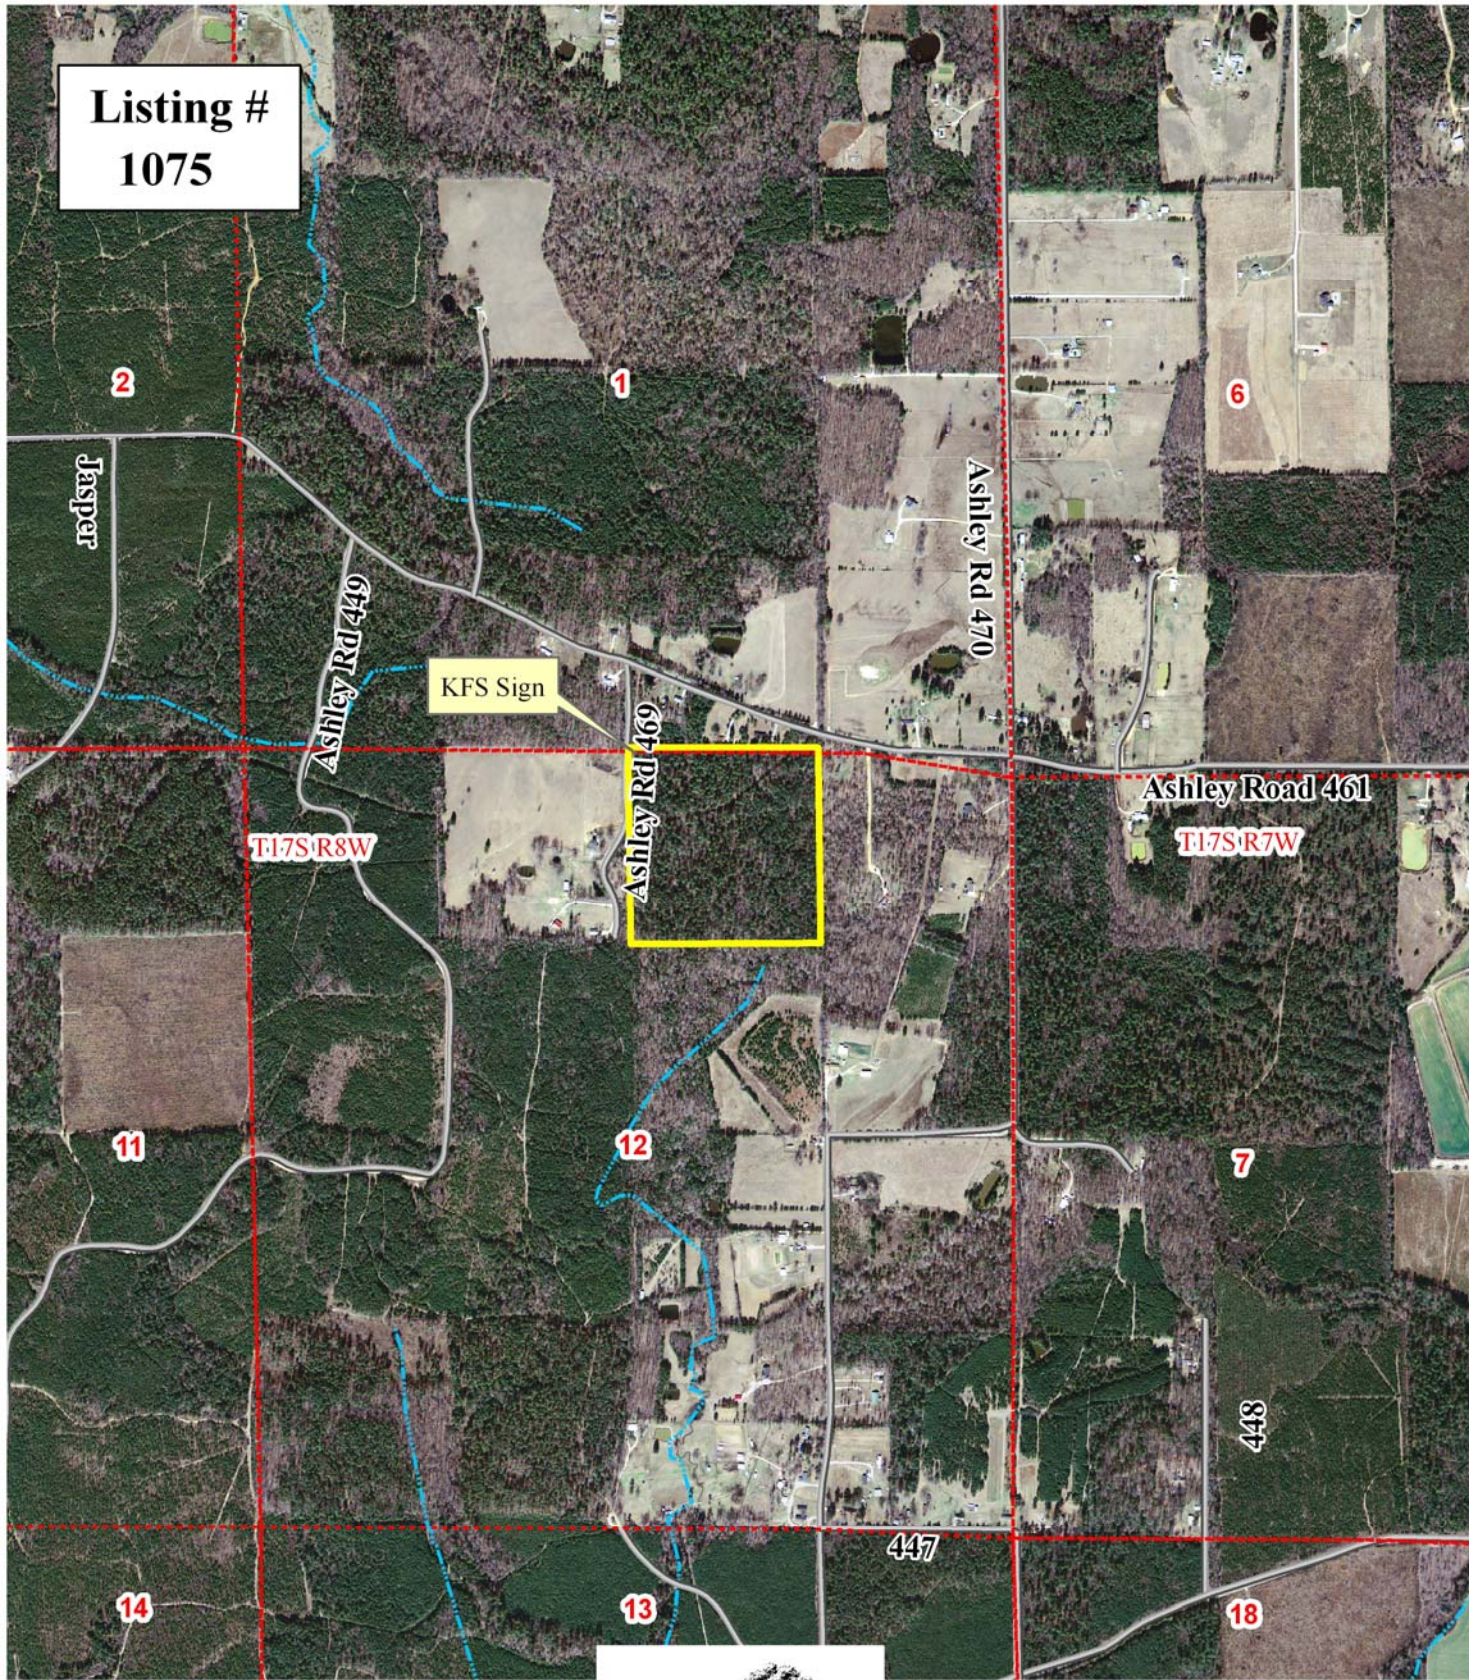

LAND FOR SALE
Hamburg West Tract
+/-40 Acres
Ashley County, Arkansas

Listing #
1075

2006 Aerial Photograph
Created By: BDB
Printed Date: 12/3/09