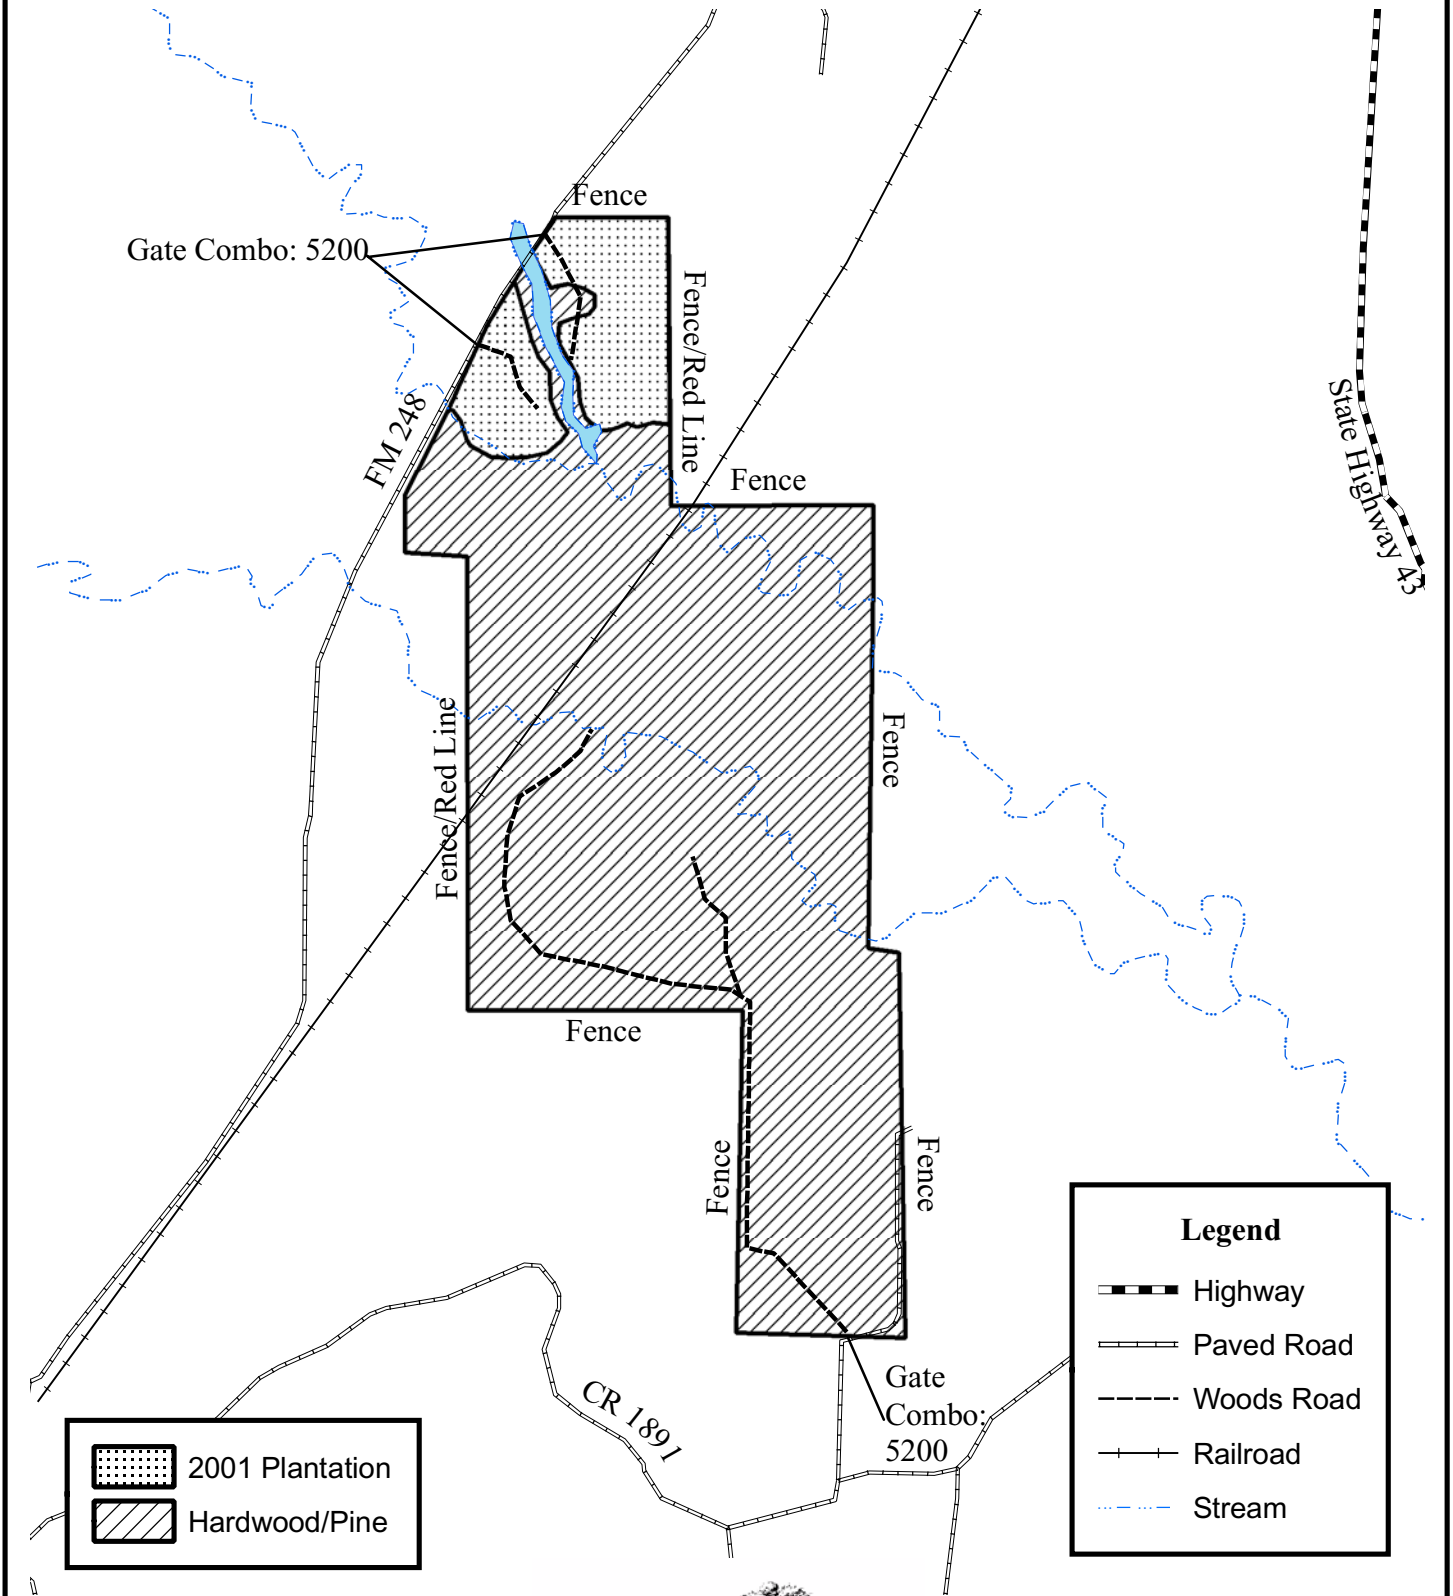

Frazier Creek Tract
 +/- 500 Acres
 Cass County, Texas

	2001 Plantation
	Hardwood/Pine

Legend	
	Highway
	Paved Road
	Woods Road
	Railroad
	Stream

0 0.25
 Miles

Louisiana Highway Map
 May 2, 2007
 Printed By: GAK